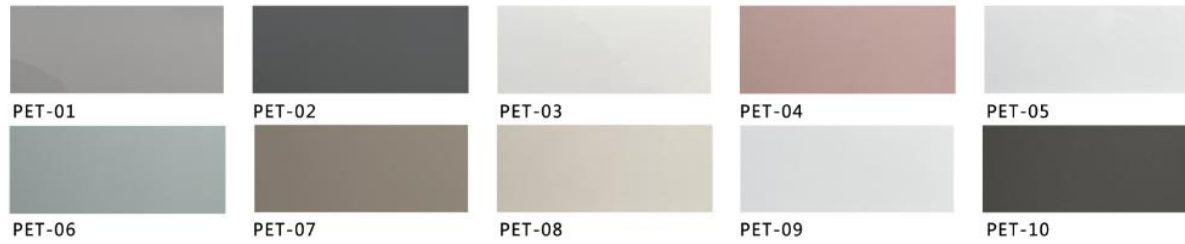

图 2

Details of the part

Table corner

Glass table top + table legs

Aluminum color

Surface material: PET paint-free plate

Facial material: triamine plate