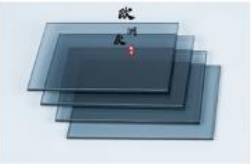

Aluminum color

Panel: clear glass

TMBL-06