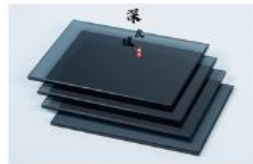

图 6

Details of the part

Glass cabinet door hardware hinges

Top plate and side plate

Glass small cabinet partition

Aluminum color

LBK-01

LBK-02

LBK-11

LBK-12

LBK-13

Panel: clear glass

TMBL-01

TMBL-02

TMBL-03

TMBL-04