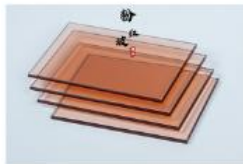

图 6

Details of the part

Glass cabinet door hardware hinges

Top plate and side plate

Glass small cabinet partition

Aluminum color

LBK-01

LBK-02

LBK-11

LBK-12

LBK-13

Panel: clear glass

TMBL-01

TMBL-02

TMBL-03

TMBL-04