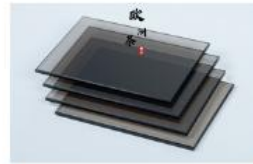

图 6

Details of the part

Glass cabinet door hardware hinges

Top plate and side plate

Glass small cabinet partition

Aluminum color

LBK-01

LBK-02

LBK-11

LBK-12

LBK-13

Panel: clear glass

TMBL-01

TMBL-02

TMBL-03

TMBL-04