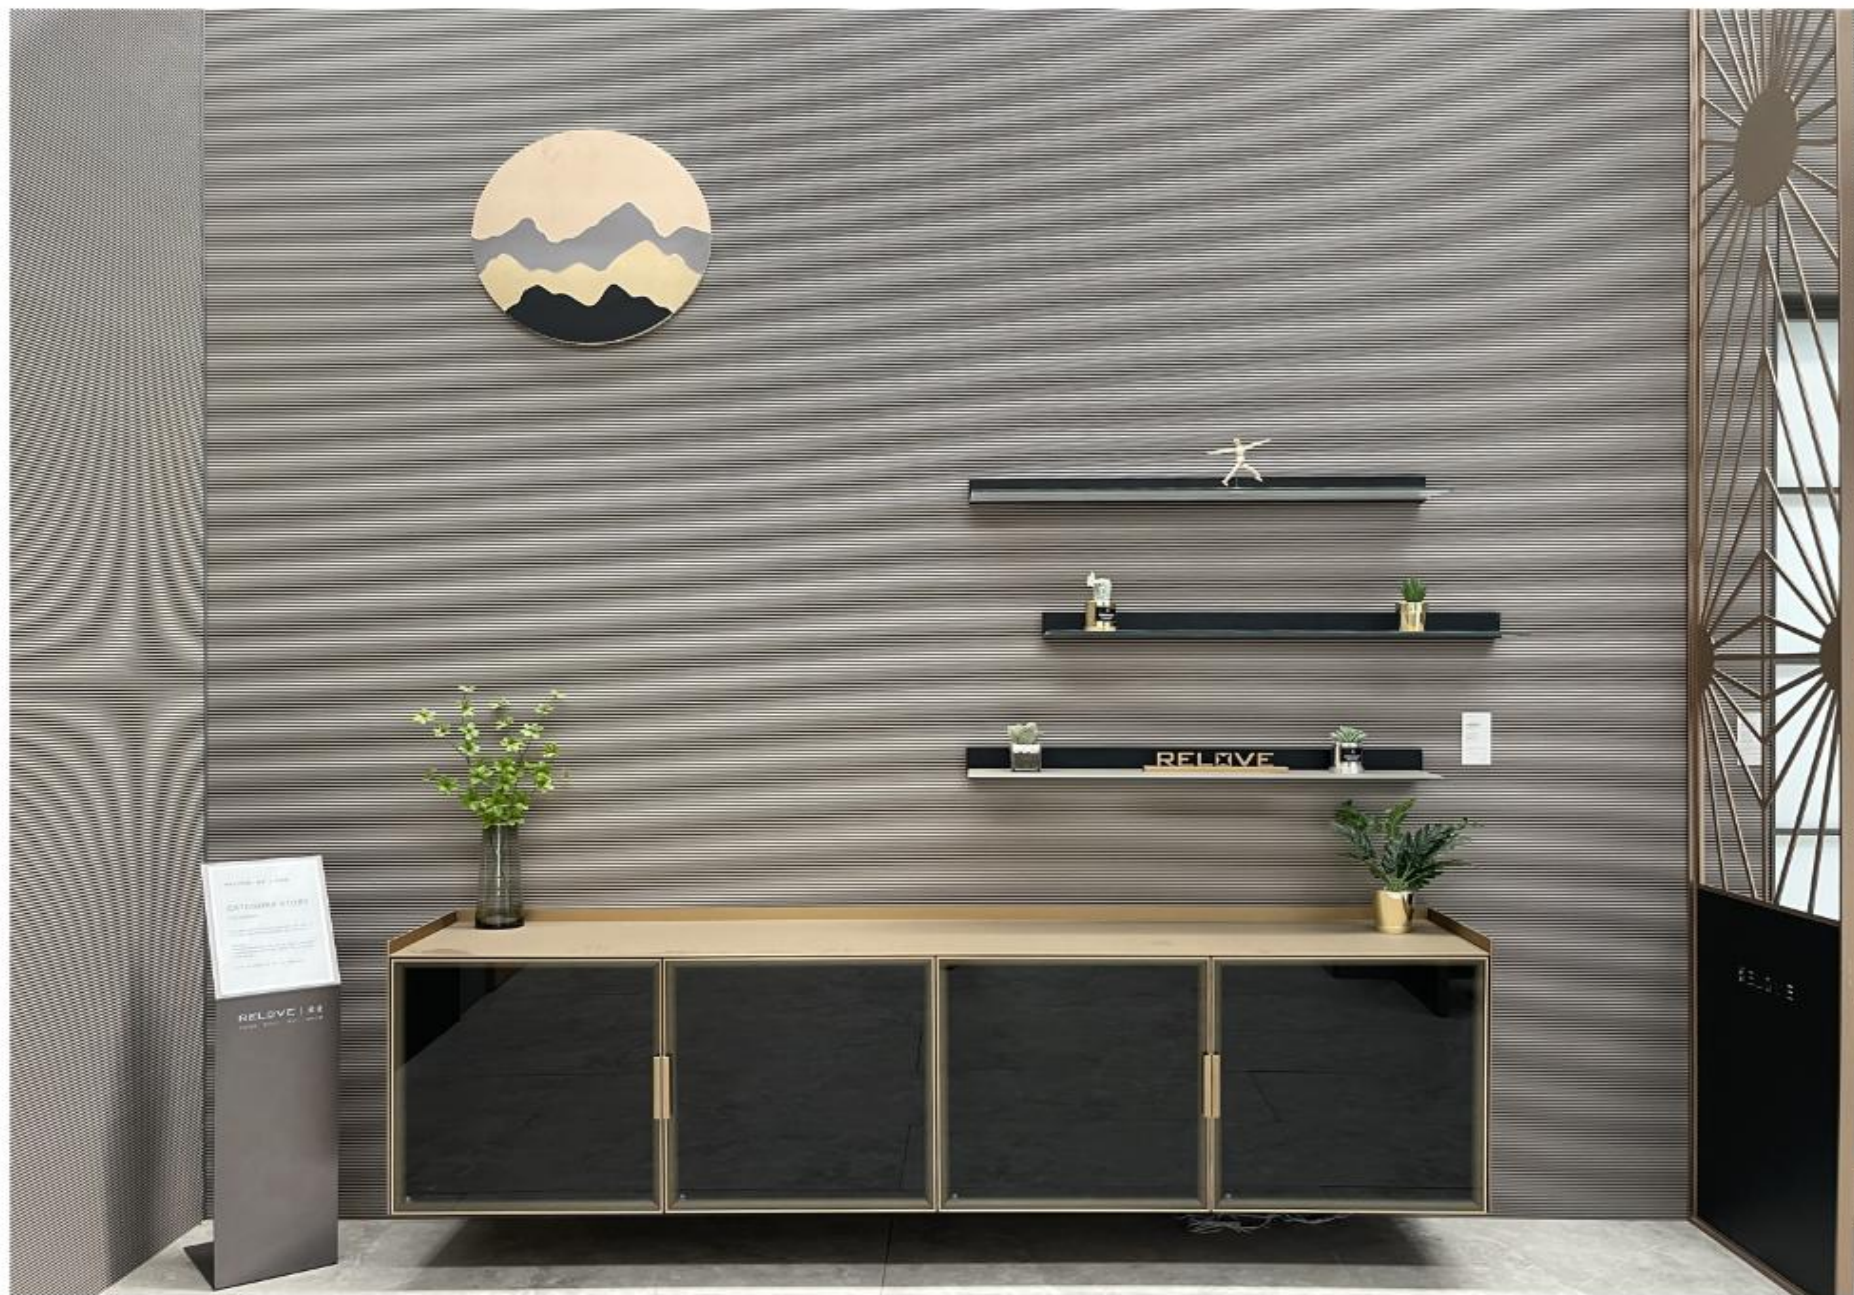

图 6

Details of the part

Glass cabinet door hardware hinges

Top plate and side plate

Glass small cabinet partition

Aluminum color

LBK-01

LBK-02