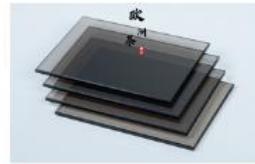

图 3

Hardware hinge

Glass cabinet partition

Glass door one handle

Aluminum color

LBK-01

LBK-02

LBK-03

LBK-12

LBK-13

Panel: clear glass

TMBL-01

TMBL-02

TMBL-03

TMBL-04

TMBL-05