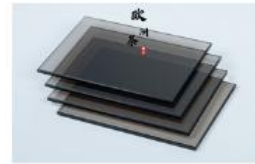

图 3

Details of the part

Glass cabinet door

Hardware hinge

Aluminum color

LBK-01

LBK-02

LBK-03

LBK-12

LBK-13

Panel: clear glass

TMBL-01

TMBL-02

TMBL-03

TMBL-04

TMBL-05