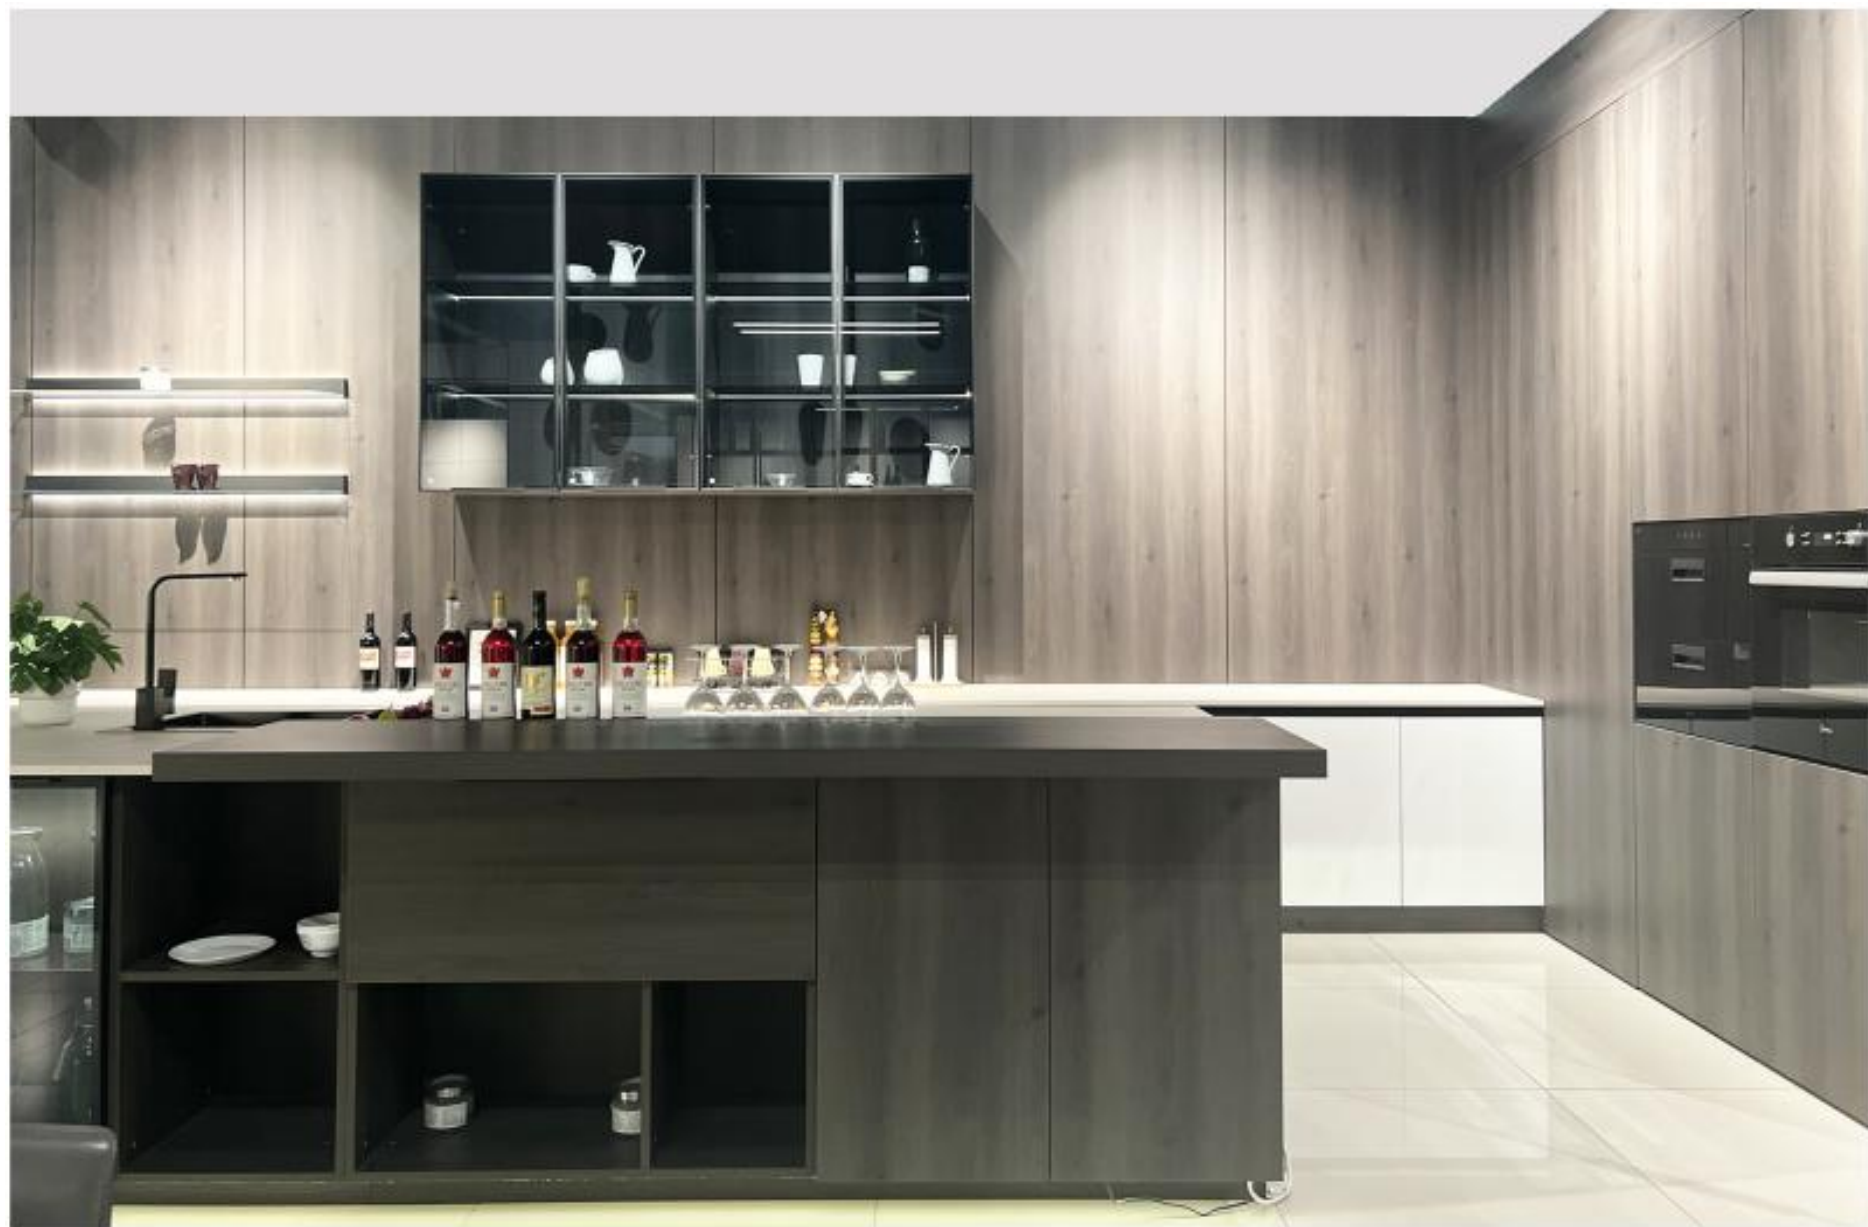

图 3

Details of the part

Glass cabinet door

Hardware hinge

Aluminum color

LBK-01

LBK-02

LBK-03