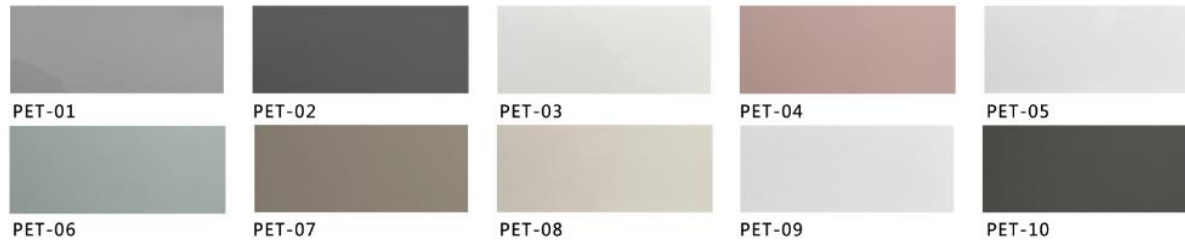

图 1

Details of the part

table leg

Table Angle magnification

Table corner

Aluminum color

Surface material: PET paint-free plate

Facial material: triamine plate