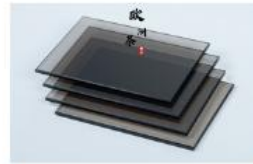

图 1

Details of the part

Glass cabinet handle

Hardware hinge

Glass low cabinet table leg

Cabinet body + cabinet door + roof plate

Glass low cabinet partition

Aluminum color

LBK-09

LBK-10

LBK-11

LBK-12

LBK-13

Panel: clear glass

TMBL-01

TMBL-02

TMBL-03

TMBL-04

TMBL-05

TMBL-06

TMBL-07