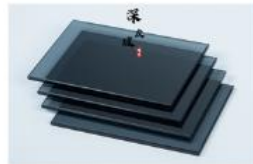

图 1

Details of the part

Glass cabinet handle

Hardware hinge

Glass low cabinet table leg

Cabinet body + cabinet door + roof plate

Glass low cabinet partition

Aluminum color

LBK-09

LBK-10

LBK-11

LBK-12

LBK-13

Panel: clear glass

TMBL-01

TMBL-02