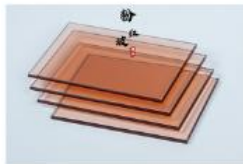

图 6

Details of the part

shake hands

Junction

corner

Aluminum color

LBK-01

LBK-02

LBK-11

LBK-12

LBK-13

Panel: clear glass

TMBL-01

TMBL-02

TMBL-03

TMBL-04