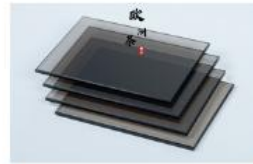

图 6

Details of the part

shake hands

Junction

corner

Aluminum color

LBK-01

LBK-02

LBK-11

LBK-12

LBK-13

Panel: clear glass

TMBL-01

TMBL-02

TMBL-03

TMBL-04