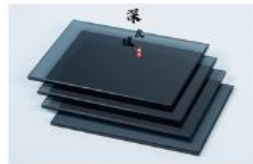

图 6

Details of the part

shake hands

Junction

corner

Aluminum color

LBK-01

LBK-02

LBK-11

LBK-12

LBK-13

Panel: clear glass

TMBL-01

TMBL-02

TMBL-03

TMBL-04