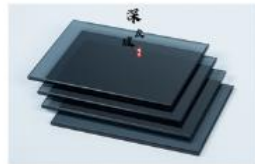

图 1

Details of the part

Aluminum wine rack with a glass partition plate

Glass wine cabinet handle

Aluminum glass frame

Aluminum color

LBK-01

LBK-02

LBK-11

LBK-12

LBK-13

Panel: clear glass

TMBL-01

TMBL-02

TMBL-03

TMBL-04