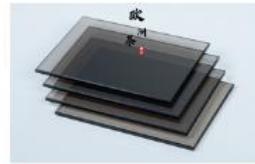

图 1

Details of the part

Aluminum wine rack with a glass partition plate

Glass wine cabinet handle

Aluminum glass frame

Aluminum color

LBK-01

LBK-02

LBK-11

LBK-12

LBK-13

Panel: clear glass

TMBL-01

TMBL-02

TMBL-03

TMBL-04