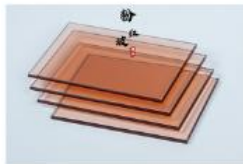

图 5

Details of the part

Glass cabinet door hardware hinges

Glass cabinet door hardware hinges

Glass cabinet door in one handle

Aluminum color

LBK-01

LBK-02

LBK-11

LBK-12

LBK-13

Panel: clear glass

TMBL-01

TMBL-02

TMBL-03

TMBL-04