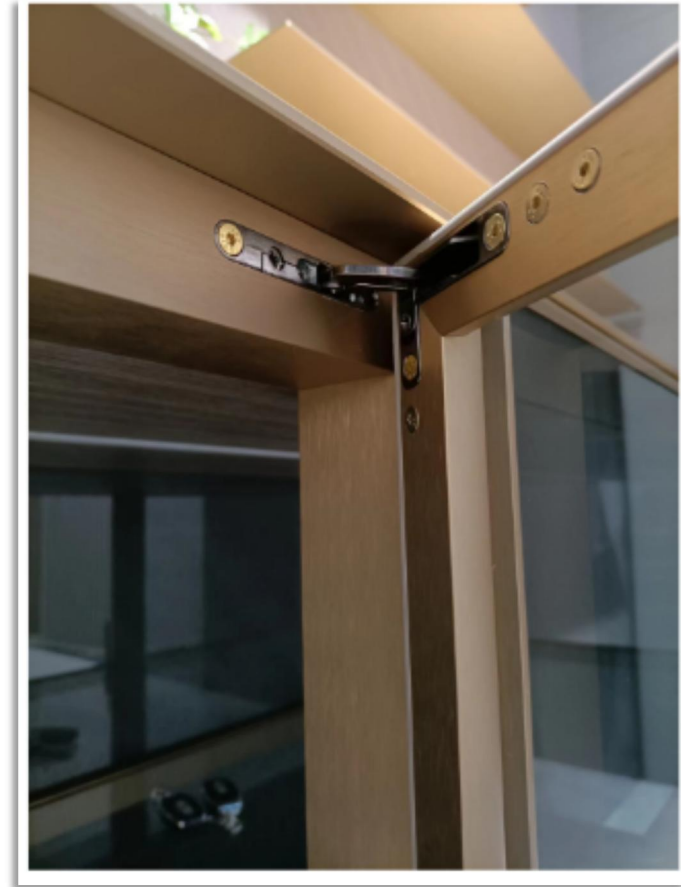

图 4

Details of the part

Glass small cabinet partition

Cabinet door hardware hinge

Aluminum color

LBK-01

LBK-02

LBK-03