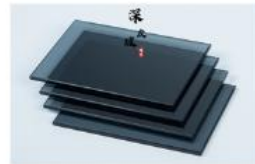

图 4

Details of the part

Glass small cabinet partition

Cabinet door hardware hinge

Aluminum color

LBK-01

LBK-02

LBK-03

LBK-12

LBK-13

Panel: clear glass

TMBL-01

TMBL-02

TMBL-03

TMBL-04

TMBL-05