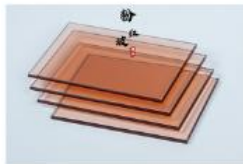

图 4

Details of the part

Glass small cabinet partition

Cabinet door hardware hinge

Aluminum color

LBK-01

LBK-02

LBK-03

LBK-12

LBK-13

Panel: clear glass

TMBL-01

TMBL-02

TMBL-03

TMBL-04

TMBL-05