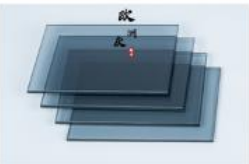

图 4

Details of the part

Glass small cabinet partition

Cabinet door hardware hinge

Aluminum color

LBK-01

LBK-02

LBK-03

LBK-12

LBK-13

Panel: clear glass

TMBL-01

TMBL-02

TMBL-03

TMBL-04

TMBL-05