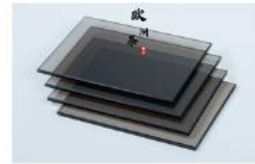

图 4

Details of the part

Glass small cabinet partition

Cabinet door hardware hinge

Aluminum color

LBK-01

LBK-02

LBK-03

LBK-12

LBK-13

Panel: clear glass

TMBL-01

TMBL-02

TMBL-03

TMBL-04

TMBL-05