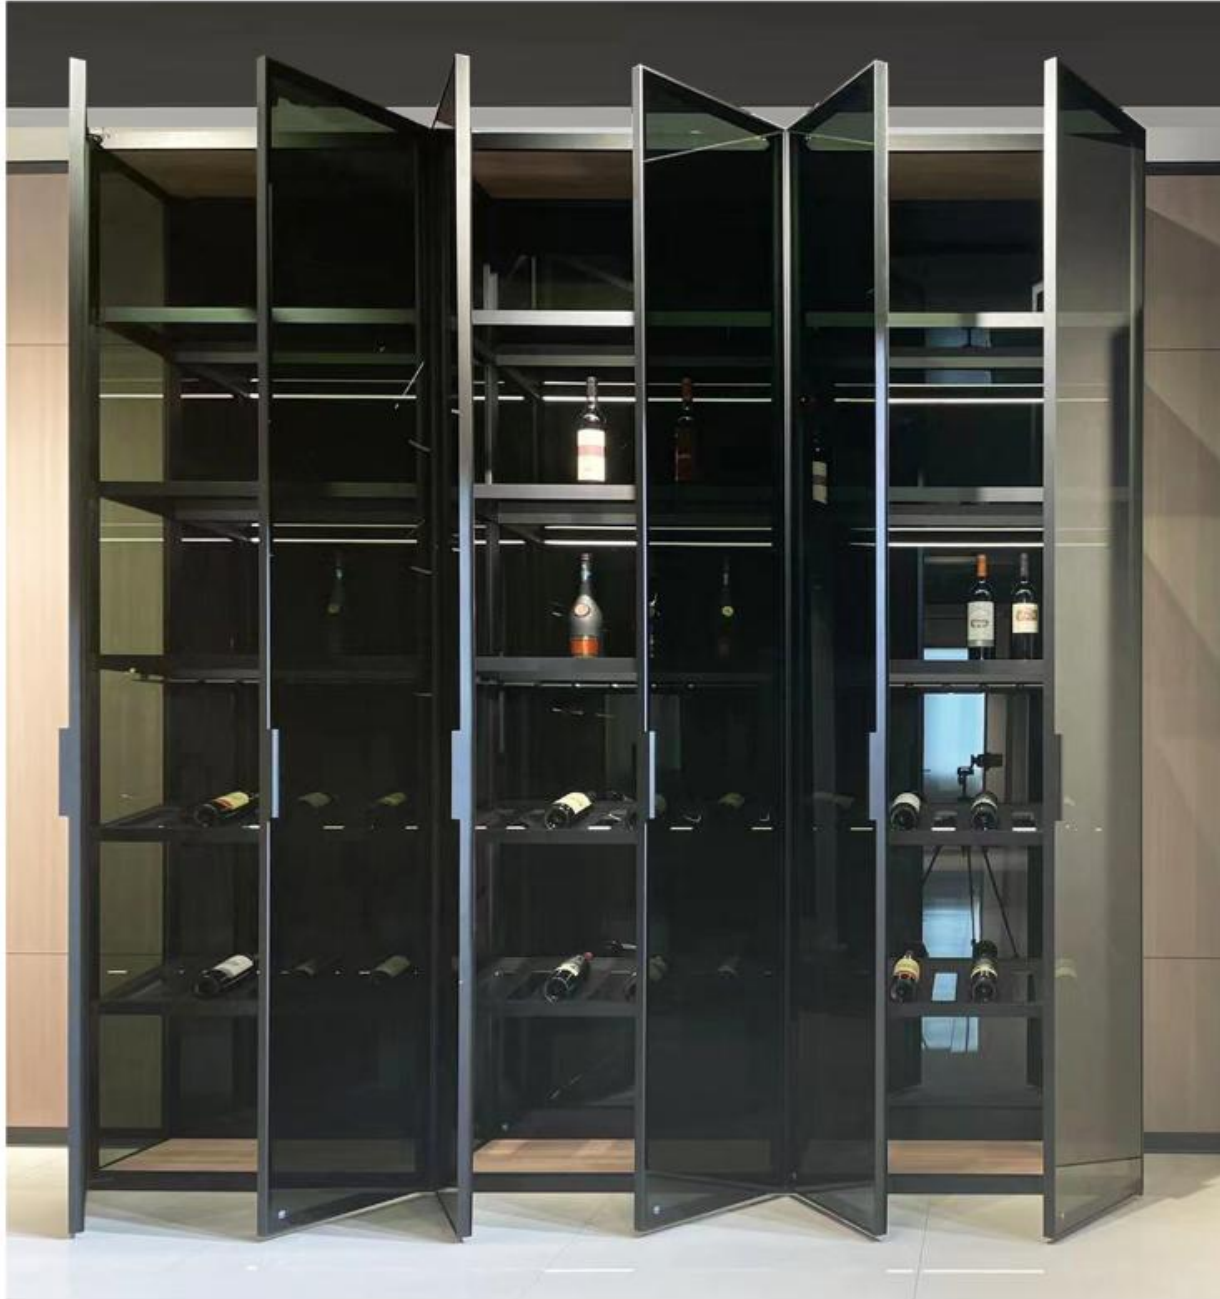

图 3

Details of the part

Glass cabinet door hardware hinges

Integrated aluminum handle

Aluminum alloy wine rack

Aluminum color

LBK-01

LBK-02