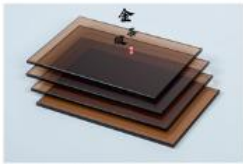

Aluminum color

Panel: clear glass

TMBL-07