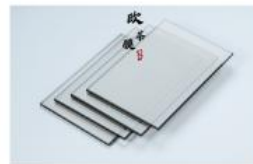

图 5

Details of the part

Glass partition

Crossing point of partition plate and side plate

Backplane +side plate+partition plate

Aluminum color

LBK-01

LBK-02

LBK-11

LBK-12

LBK-13

Panel: clear glass

TMBL-01

TMBL-02

TMBL-03

TMBL-04