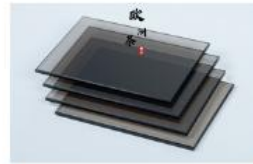

图 5

Details of the part

Glass partition

Crossing point of partition plate and side plate

Backplane +side plate+partition plate

Aluminum color

LBK-01

LBK-02

LBK-11

LBK-12

LBK-13

Panel: clear glass

TMBL-01

TMBL-02

TMBL-03

TMBL-04