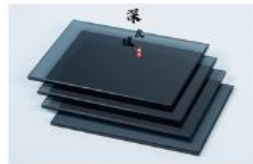

图 5

Details of the part

Glass partition

Crossing point of partition plate and side plate

Backplane +side plate+partition plate

Aluminum color

LBK-01

LBK-02

LBK-11

LBK-12

LBK-13

Panel: clear glass

TMBL-01

TMBL-02

TMBL-03

TMBL-04