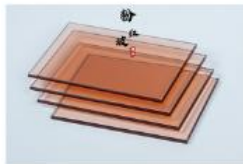

图 5

Details of the part

Glass partition

Crossing point of partition plate and side plate

Backplane +side plate+partition plate

Aluminum color

LBK-01

LBK-02

LBK-11

LBK-12

LBK-13

Panel: clear glass

TMBL-01

TMBL-02

TMBL-03

TMBL-04