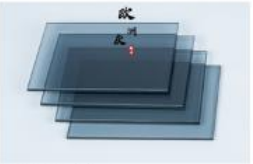

Aluminum color

Panel: clear glass

TMBL-06