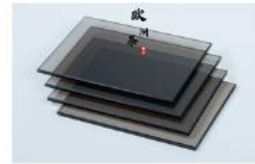

图 2

Hardware hinge

Glass cabinet partition

Glass door one handle

Aluminum color

LBK-01

LBK-02

LBK-03

LBK-12

LBK-13

Panel: clear glass

TMBL-01

TMBL-02

TMBL-03

TMBL-04

TMBL-05