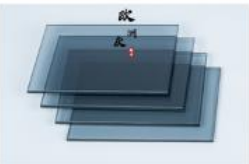

图 2

Hardware hinge

Glass cabinet partition

Glass door one handle

Aluminum color

LBK-01

LBK-02

LBK-03

LBK-12

LBK-13

Panel: clear glass

TMBL-01

TMBL-02

TMBL-03

TMBL-04

TMBL-05