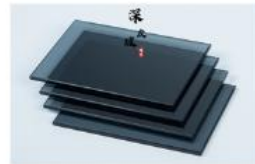

图 2

Hardware hinge

Glass cabinet partition

Glass door one handle

Aluminum color

LBK-01

LBK-02

LBK-03

LBK-12

LBK-13

Panel: clear glass

TMBL-01

TMBL-02

TMBL-03

TMBL-04

TMBL-05