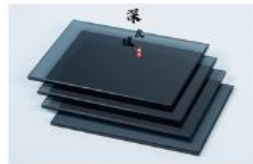

图 2

Details of the part

Aluminum wine rack with a glass partition plate

Glass wine cabinet handle

Aluminum glass frame

Aluminum color

LBK-01

LBK-02

LBK-11

LBK-12

LBK-13

Panel: clear glass

TMBL-01

TMBL-02

TMBL-03

TMBL-04