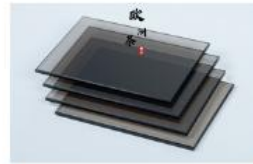

图 2

Details of the part

Aluminum wine rack with a glass partition plate

Glass wine cabinet handle

Aluminum glass frame

Aluminum color

LBK-01

LBK-02

LBK-11

LBK-12

LBK-13

Panel: clear glass

TMBL-01

TMBL-02

TMBL-03

TMBL-04