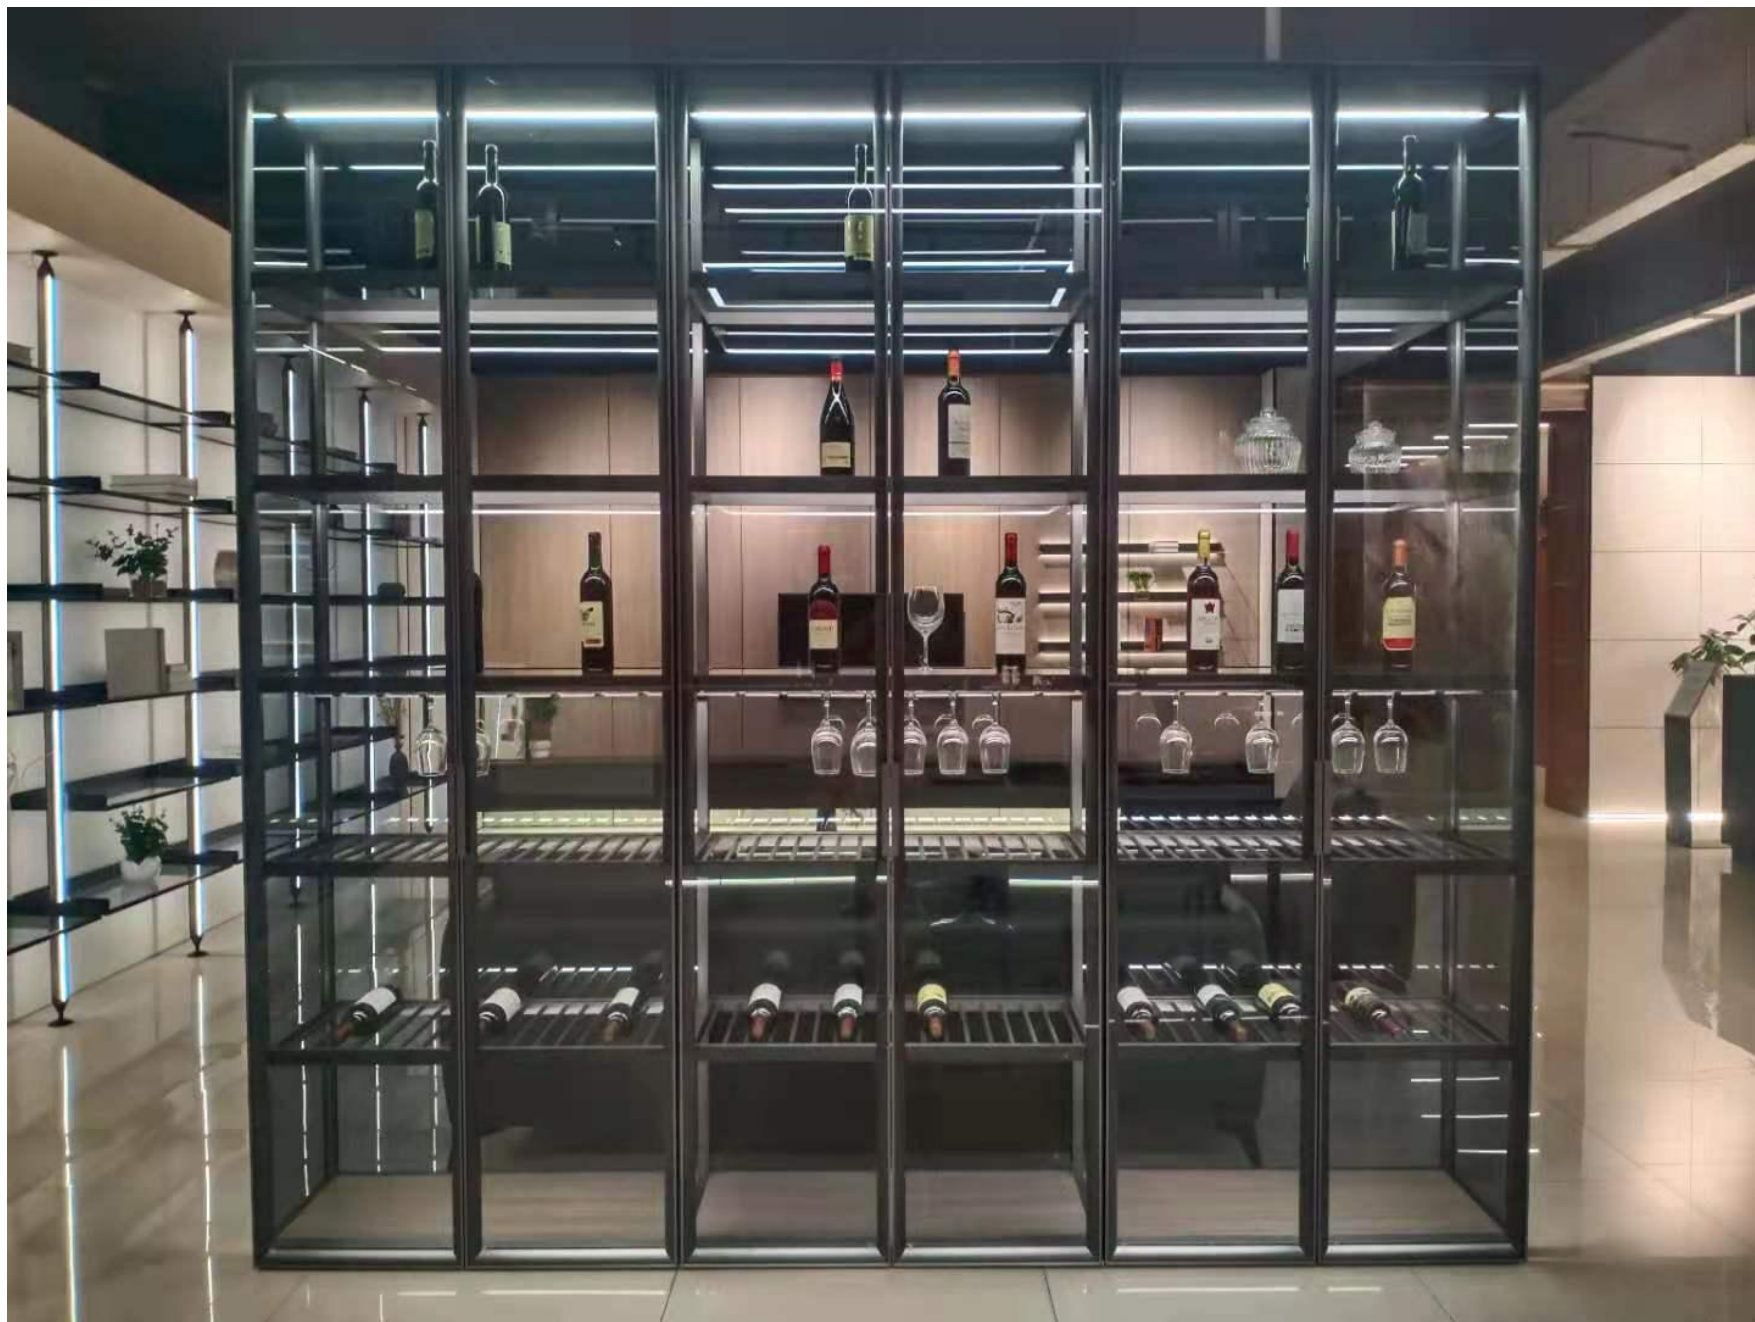

图 2

Details of the part

Aluminum wine rack with a glass partition plate

Glass wine cabinet handle

Aluminum glass frame

Aluminum color

LBK-01

LBK-02