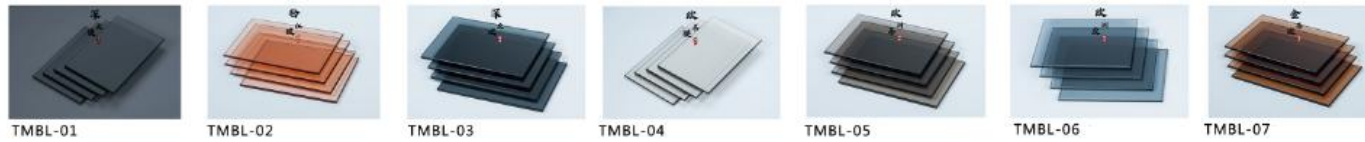

图 2

Aluminum color

Face material: transparent glass

Surface material: a wire clip and a glass