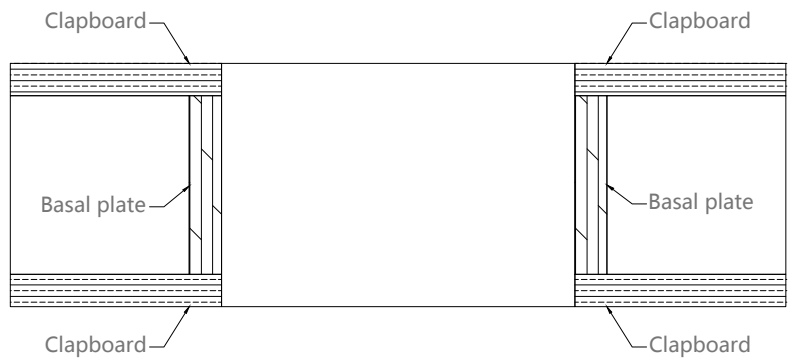

Wall thickness
Standard size (in mm): 100-300

Door cover-open the door

Door hole opening width
Standard size (in mm): 1560/ 1760 / 1860 /1960

Wall thickness
Standard size (in mm): 100-300

Gate hole opening height
Standard size (in mm): 2050/2150/2250/2350/2450/2550/2650/2750

Relove system inside the door

Opening production requirements :

- 1 The opening is 90 degrees horizontal and vertical
- 2 European pine board and joinery board with base (15mm or 18mm thick)
- 3 Base plate and wall stack foam bond, expansion nail fixed base plate, must be firm (22 pins / openings)

Schematic diagram of hole

Schematic diagram of the hole opening section

- 1 White, drywall,wallpaper,wall cloth,latex paint wall (Figure A)
- 2 Wall board wall (Figure B)

Double panel

Pure (single door opening)