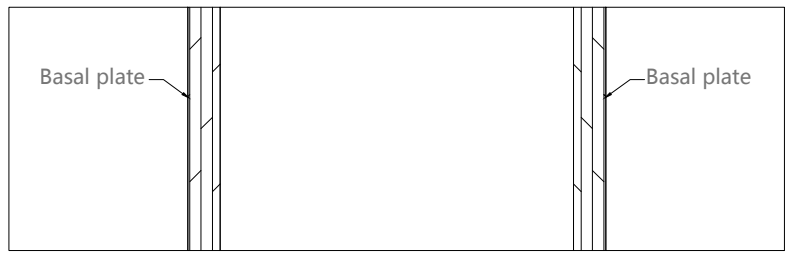

图 6

Aluminum color

Surface material: PET paint-free plate

Facial material: triamine plate

Door cover-single door opening

Door hole opening width
Standard size (in mm): 790 / 890 / 990

Gate hole opening height
Standard size (in mm):
2050/2150/2250/2350/2450/2550/2650/2750

Wall thickness
Standard size (in mm): 100-300

Door cover-open the door

Door hole opening width
Standard size (in mm): 1560/ 1760 / 1860 /1960

Wall thickness
Standard size (in mm): 100-300

Gate hole opening height
Standard size (in mm): 2050/2150/2250/2350/2450/2550/2650/2750

Relove system inside the door

Opening production requirements :

- 1 The opening is 90 degrees horizontal and vertical
- 2 European pine board and joinery board with base (15mm or 18mm thick)
- 3 Base plate and wall stack foam bond, expansion nail fixed base plate, must be firm (22 pins / openings)

Schematic diagram of hole

Schematic diagram of the hole opening section

- 1 White, drywall,wallpaper,wall cloth,latex paint wall (Figure A)
- 2 Wall board wall (Figure B)

Double panel

Pure (single door opening)