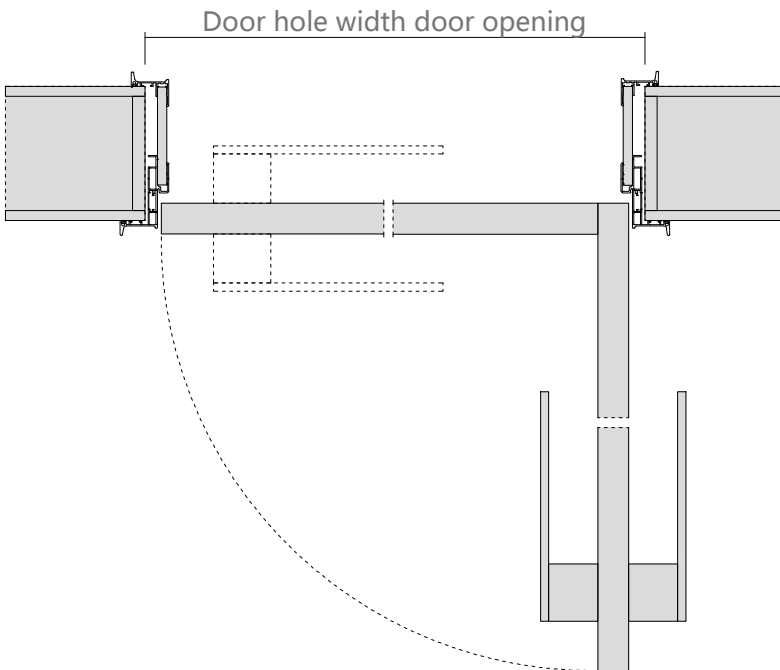

图 6

Aluminum color

Surface material: PET paint-free plate

Facial material: triamine plate

Door cover-single door opening

Door hole opening width
Standard size (in mm): 790 / 890 / 990

Gate hole opening height
Standard size (in mm):
2050/2150/2250/2350/2450/2550/2650/2750

Wall thickness
Standard size (in mm): 100-300

Door hole opening width
Standard size (in mm): 1090 / 1190 / 1290 / 1390 / 1490

Gate hole opening height
Standard size (in mm):
2050 / 2150 / 2250 / 2350 / 2450 / 2550 / 2650 / 2750

Wall thickness
Standard size (in mm): 100-300

Door cover-open the door

Door hole opening width
Standard size (in mm): 1560/ 1760 / 1860 /1960

Wall thickness
Standard size (in mm): 100-300

Gate hole opening height
Standard size (in mm): 2050/2150/2250/2350/2450/2550/2650/2750

Relove system inside the door

Opening production requirements :

- 1 The opening is 90 degrees horizontal and vertical
- 2 European pine board and joinery board with base (15mm or 18mm thick)
- 3 Base plate and wall stack foam bond, expansion nail fixed base plate, must be firm (22 pins / openings)