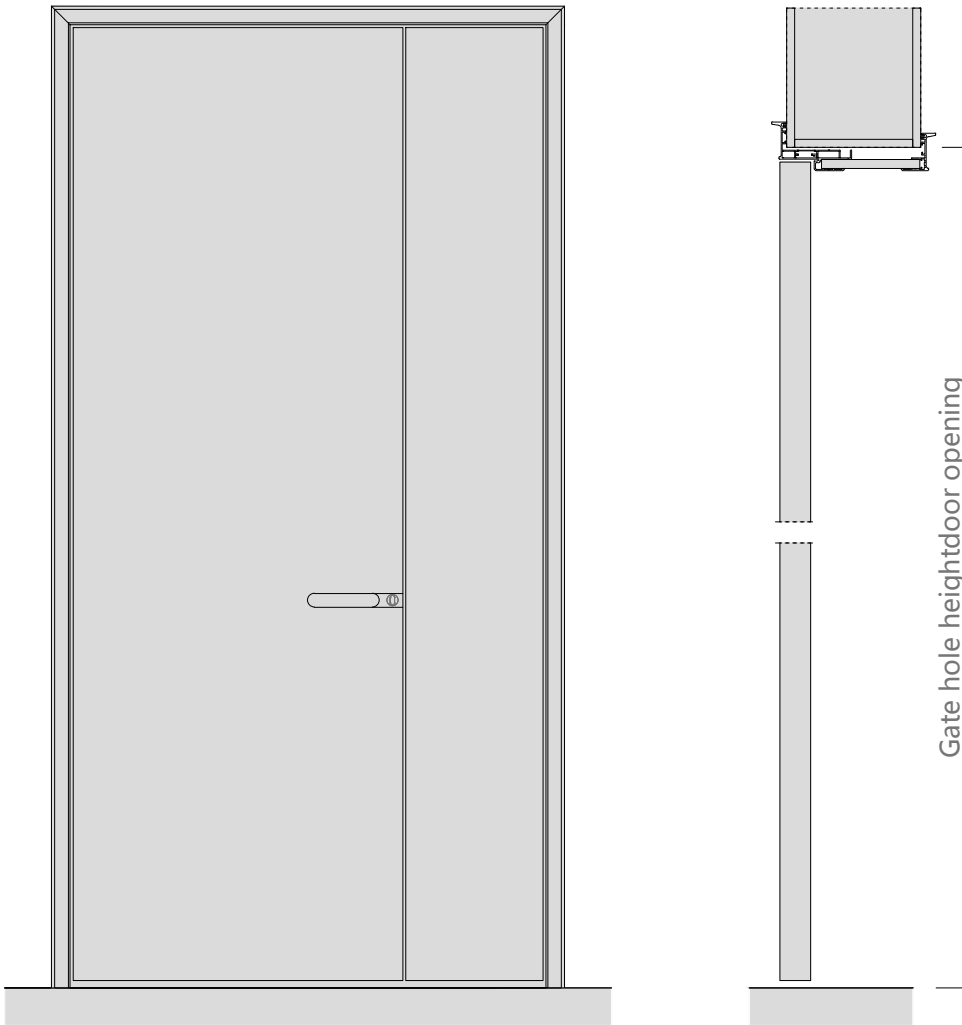

图 6

Aluminum color

Surface material: PET paint-free plate

Facial material: triamine plate

Door cover-single door opening

Door hole opening width
Standard size (in mm): 790 / 890 / 990

Gate hole opening height
Standard size (in mm):
2050/2150/2250/2350/2450/2550/2650/2750

Wall thickness
Standard size (in mm): 100-300

Door hole opening width
Standard size (in mm): 1090 / 1190 / 1290 / 1390 / 1490

Gate hole opening height
Standard size (in mm):
2050 / 2150 / 2250 / 2350 / 2450 / 2550 / 2650 / 2750

Wall thickness
Standard size (in mm): 100-300

Door cover-open the door

Door hole opening width
Standard size (in mm): 1560/ 1760 / 1860 /1960

Wall thickness
Standard size (in mm): 100-300

Gate hole opening height
Standard size (in mm): 2050/2150/2250/2350/2450/2550/2650/2750

Relove system inside the door

Opening production requirements :

- 1 The opening is 90 degrees horizontal and vertical
- 2 European pine board and joinery board with base (15mm or 18mm thick)
- 3 Base plate and wall stack foam bond, expansion nail fixed base plate, must be firm (22 pins / openings)