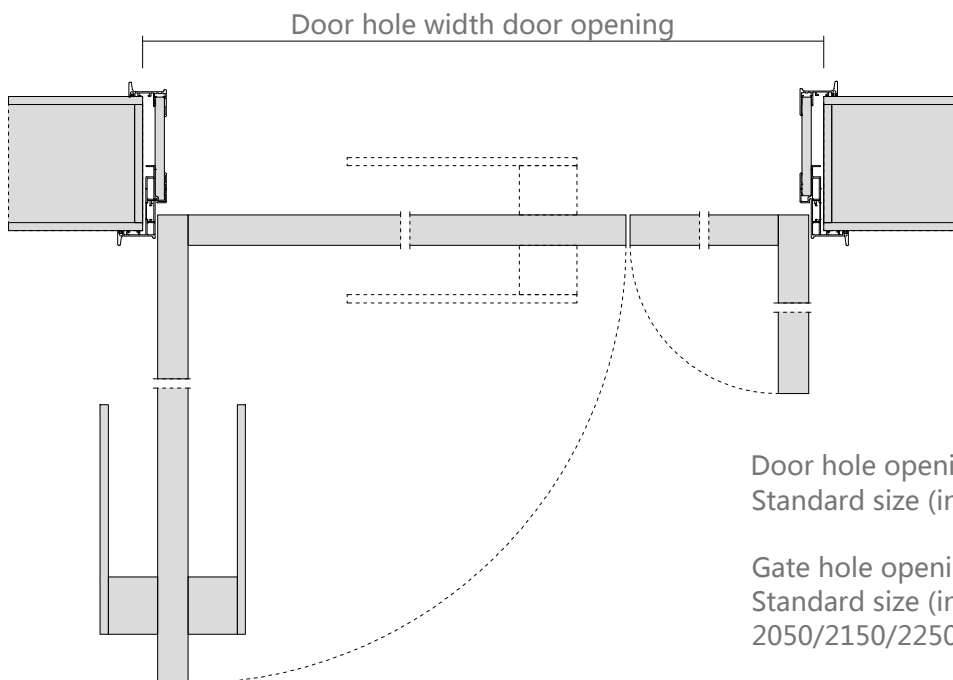

图 6

Aluminum color

Surface material: PET paint-free plate

Facial material: triamine plate

Door cover-single door opening

Door hole opening width
Standard size (in mm): 790 / 890 / 990

Gate hole opening height
Standard size (in mm):
2050/2150/2250/2350/2450/2550/2650/2750

Wall thickness
Standard size (in mm): 100-300

Door hole opening width
Standard size (in mm): 1090 / 1190 / 1290 / 1390 / 1490

Gate hole opening height
Standard size (in mm):
2050 / 2150 / 2250 / 2350 / 2450 / 2550 / 2650 / 2750

Wall thickness
Standard size (in mm): 100-300

Door cover-open the door

Door hole opening width
Standard size (in mm): 1560/ 1760 / 1860 /1960

Wall thickness
Standard size (in mm): 100-300

Gate hole opening height
Standard size (in mm): 2050/2150/2250/2350/2450/2550/2650/2750

Relove system inside the door

Opening production requirements :

- 1 The opening is 90 degrees horizontal and vertical
- 2 European pine board and joinery board with base (15mm or 18mm thick)
- 3 Base plate and wall stack foam bond, expansion nail fixed base plate, must be firm (22 pins / openings)