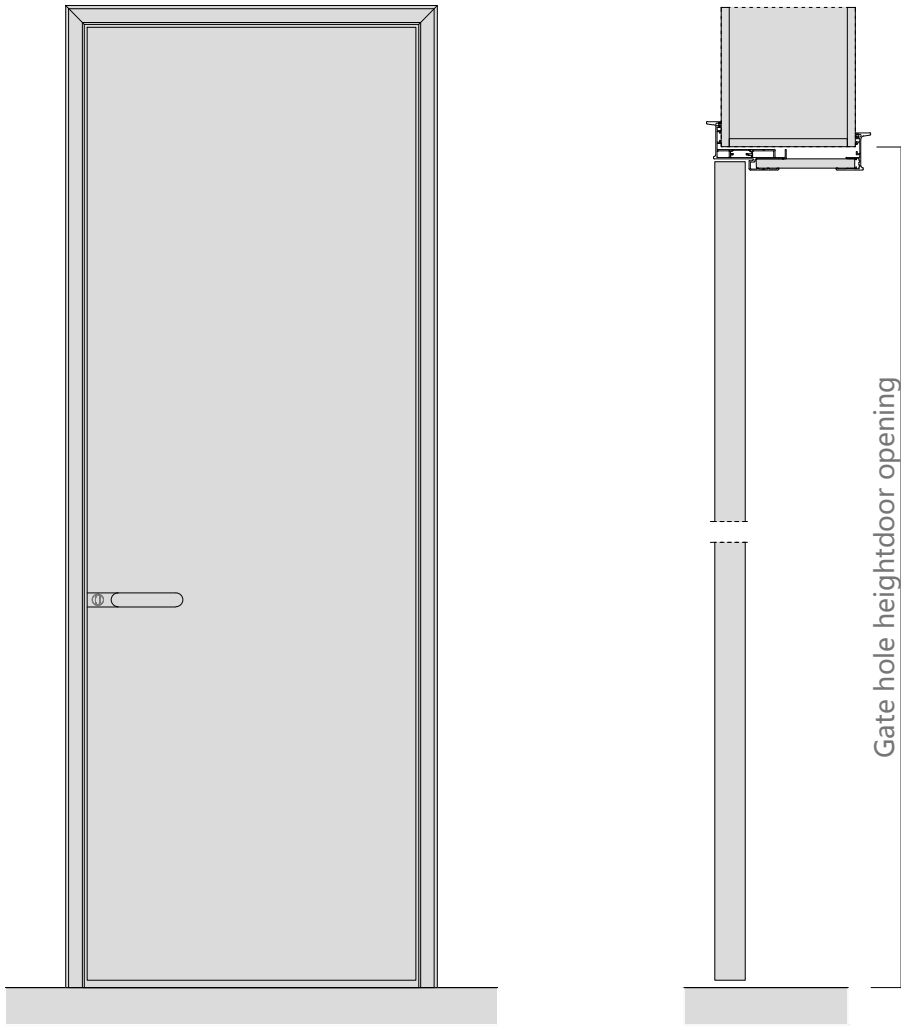

图 6

Aluminum color

Surface material: PET paint-free plate

Facial material: triamine plate

Door cover-single door opening

Door hole opening width
Standard size (in mm): 790 / 890 / 990

Gate hole opening height
Standard size (in mm):
2050/2150/2250/2350/2450/2550/2650/2750

Wall thickness
Standard size (in mm): 100-300

Door hole opening width
Standard size (in mm): 1090 / 1190 / 1290 / 1390 / 1490

Gate hole opening height
Standard size (in mm):
2050 / 2150 / 2250 / 2350 / 2450 / 2550 / 2650 / 2750

Wall thickness
Standard size (in mm): 100-300

Door cover-open the door

Door hole opening width
Standard size (in mm): 1560/ 1760 / 1860 /1960

Wall thickness
Standard size (in mm): 100-300

Gate hole opening height
Standard size (in mm): 2050/2150/2250/2350/2450/2550/2650/2750

Relove system inside the door

Opening production requirements :

- 1 The opening is 90 degrees horizontal and vertical
- 2 European pine board and joinery board with base (15mm or 18mm thick)
- 3 Base plate and wall stack foam bond, expansion nail fixed base plate, must be firm (22 pins / openings)