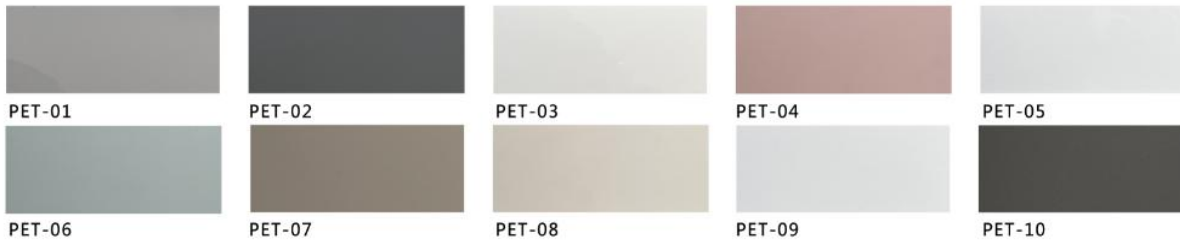

图 6

Aluminum color

Surface material: PET paint-free plate

Facial material: triamine plate

Door cover-single door opening

Door hole opening width
Standard size (in mm): 790 / 890 / 990

Gate hole opening height
Standard size (in mm):
2050/2150/2250/2350/2450/2550/2650/2750