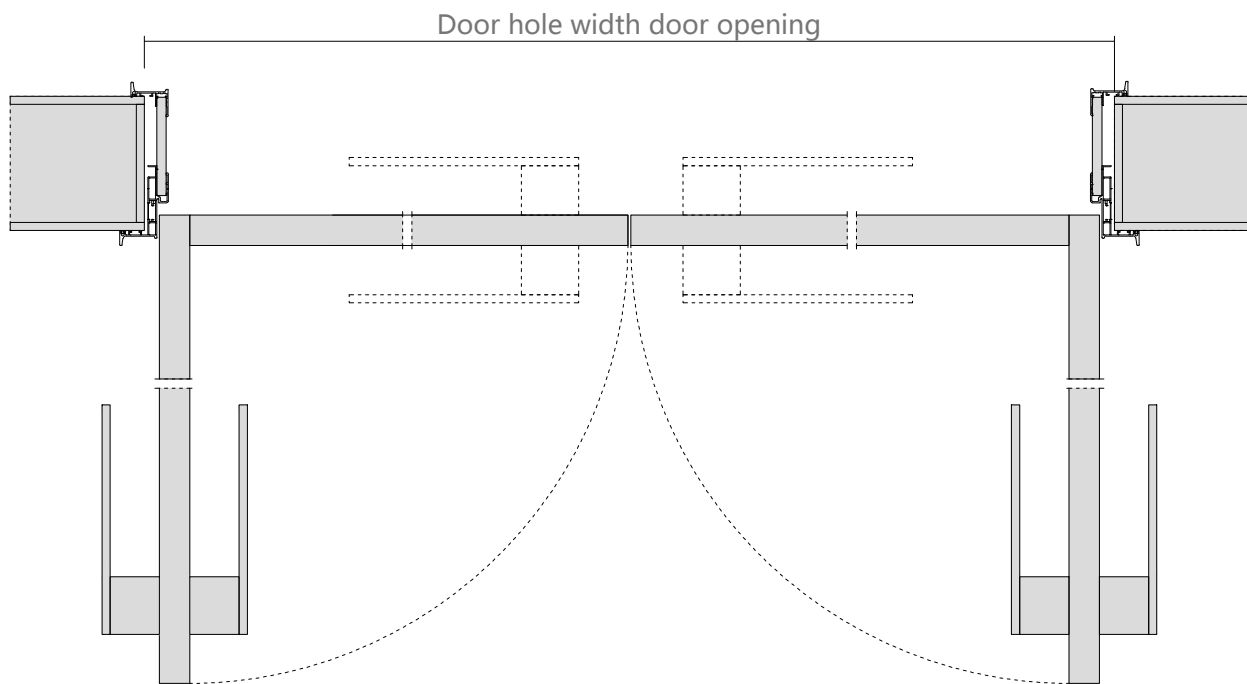

图 6

Aluminum color

Surface material: PET paint-free plate

Facial material: triamine plate

Door cover-single door opening

Door hole opening width
Standard size (in mm): 790 / 890 / 990

Gate hole opening height
Standard size (in mm):
2050/2150/2250/2350/2450/2550/2650/2750

Wall thickness
Standard size (in mm): 100-300

Door hole opening width
Standard size (in mm): 1090 / 1190 / 1290 / 1390 / 1490

Gate hole opening height
Standard size (in mm):
2050 / 2150 / 2250 / 2350 / 2450 / 2550 / 2650 / 2750

Wall thickness
Standard size (in mm): 100-300

Door cover-open the door

Door hole opening width
Standard size (in mm): 1560/ 1760 / 1860 /1960

Wall thickness
Standard size (in mm): 100-300

Gate hole opening height
Standard size (in mm): 2050/2150/2250/2350/2450/2550/2650/2750

Relove system inside the door

Opening production requirements :

- 1 The opening is 90 degrees horizontal and vertical
- 2 European pine board and joinery board with base (15mm or 18mm thick)
- 3 Base plate and wall stack foam bond, expansion nail fixed base plate, must be firm (22 pins / openings)