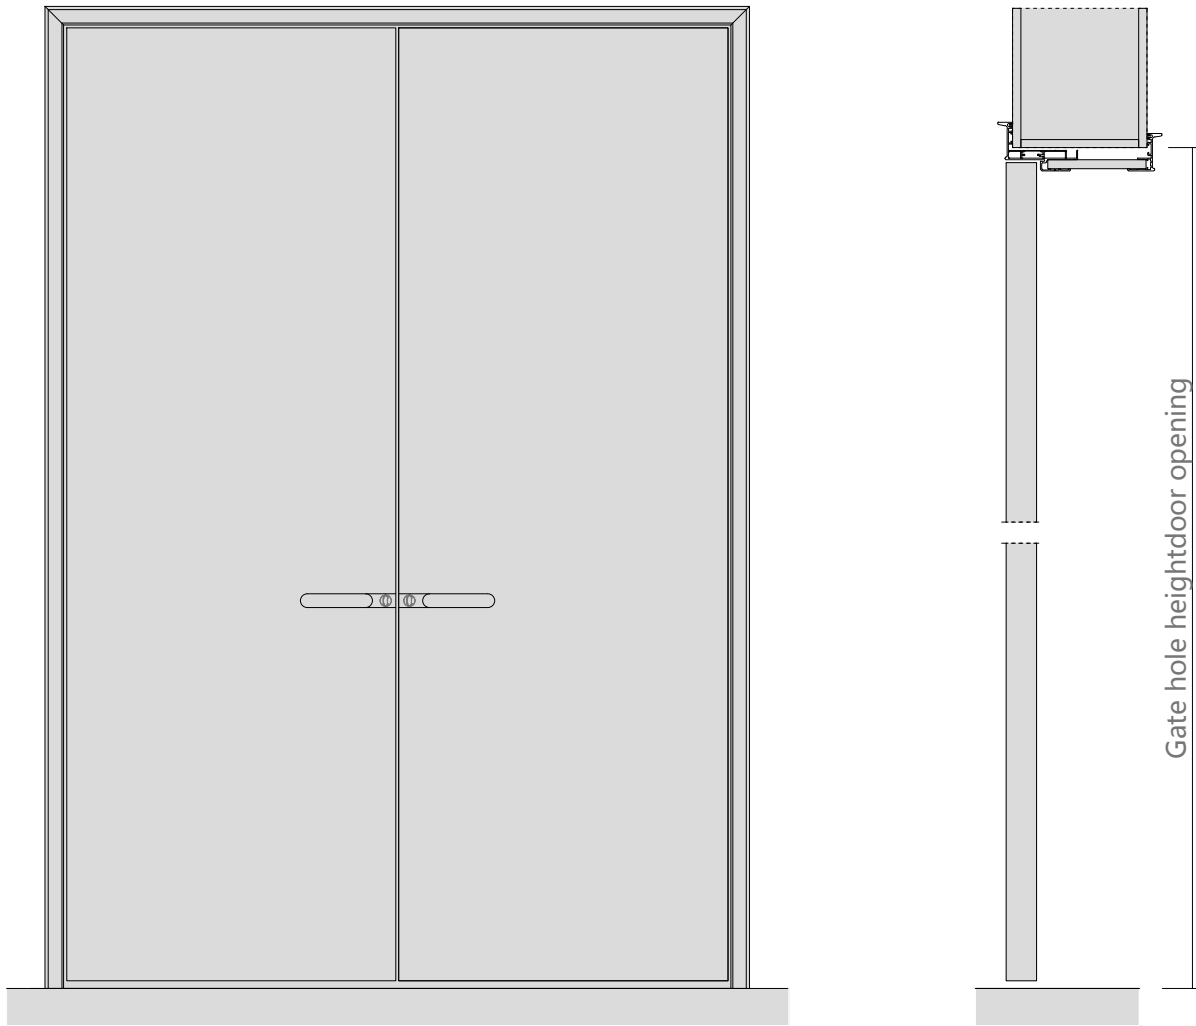

图 6

Aluminum color

Surface material: PET paint-free plate

Facial material: triamine plate

Door cover-single door opening

Door hole opening width
Standard size (in mm): 790 / 890 / 990

Gate hole opening height
Standard size (in mm):
2050/2150/2250/2350/2450/2550/2650/2750

Wall thickness
Standard size (in mm): 100-300

Door hole opening width
Standard size (in mm): 1090 / 1190 / 1290 / 1390 / 1490

Gate hole opening height
Standard size (in mm):
2050 / 2150 / 2250 / 2350 / 2450 / 2550 / 2650 / 2750

Wall thickness
Standard size (in mm): 100-300

Door cover-open the door

Door hole opening width
Standard size (in mm): 1560/ 1760 / 1860 /1960

Wall thickness
Standard size (in mm): 100-300

Gate hole opening height
Standard size (in mm): 2050/2150/2250/2350/2450/2550/2650/2750

Relove system inside the door

Opening production requirements :

- 1 The opening is 90 degrees horizontal and vertical
- 2 European pine board and joinery board with base (15mm or 18mm thick)
- 3 Base plate and wall stack foam bond, expansion nail fixed base plate, must be firm (22 pins / openings)