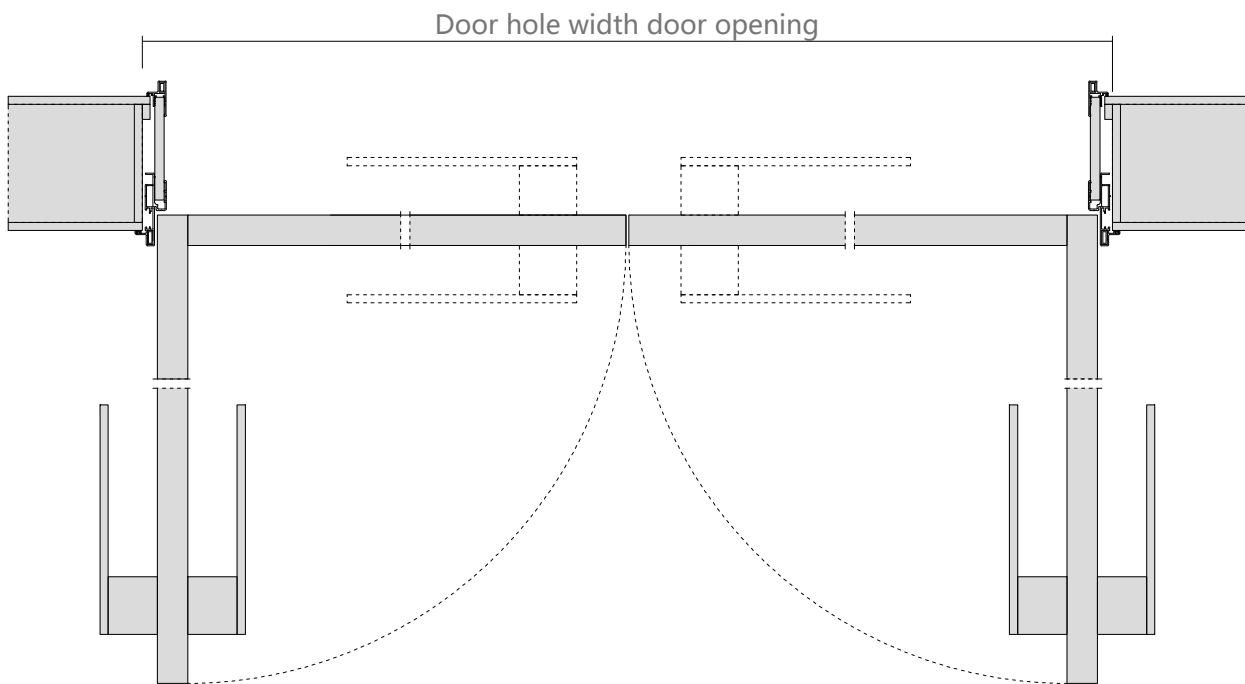

图 4

Aluminum color

Surface material: PET paint-free plate

Facial material: triamine plate

Door cover-single door opening

Door hole opening width
Standard size (in mm): 790 / 890 / 990

Gate hole opening height
Standard size (in mm):
2050/2150/2250/2350/2450/2550/2650/2750

Wall thickness
Standard size (in mm): 100-300

Door hole opening width
Standard size (in mm): 1090 / 1190 / 1290 / 1390 / 1490

Gate hole opening height
Standard size (in mm):
2050 / 2150 / 2250 / 2350 / 2450 / 2550 / 2650 / 2750

Wall thickness
Standard size (in mm): 100-300

Door cover-open the door

Door hole opening width
Standard size (in mm): 1560/ 1760 / 1860 /1960

Wall thickness
Standard size (in mm): 100-300

Gate hole opening height
Standard size (in mm): 2050/2150/2250/2350/2450/2550/2650/2750

Relove system inside the door

Opening production requirements :

1 The opening is 90 degrees horizontal and vertical

2 European pine board and joinery board with base
(15mm or 18mm thick)

3 Base plate and wall stack foam bond, expansion nail
fixed base plate, must be firm (22 pins / openings)