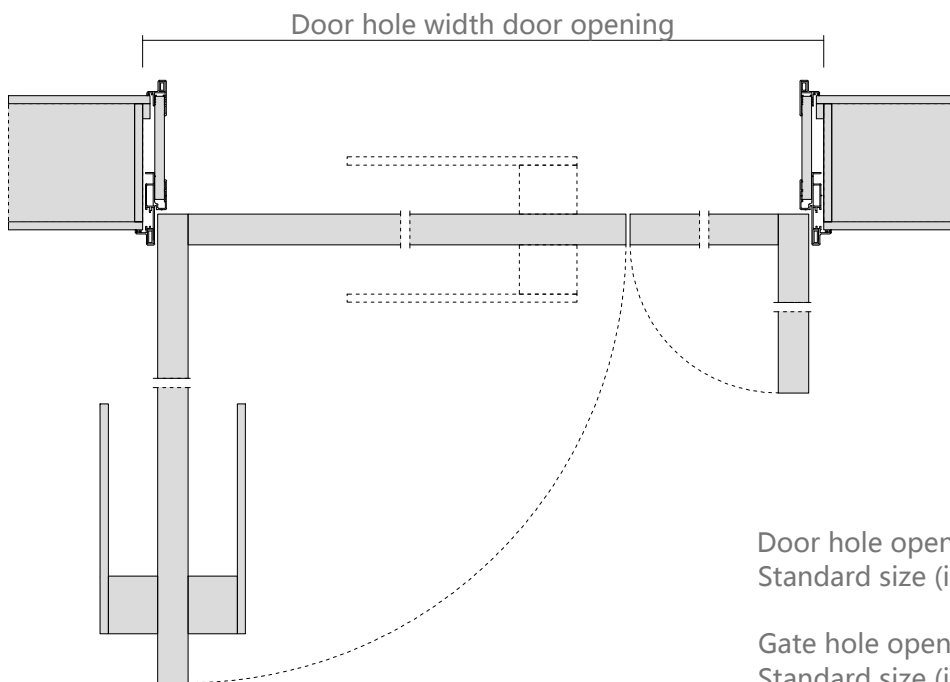

图 4

Aluminum color

Surface material: PET paint-free plate

Facial material: triamine plate

Door cover-single door opening

Door hole opening width
Standard size (in mm): 790 / 890 / 990

Gate hole opening height
Standard size (in mm):
2050/2150/2250/2350/2450/2550/2650/2750

Wall thickness
Standard size (in mm): 100-300

Door hole opening width
Standard size (in mm): 1090 / 1190 / 1290 / 1390 / 1490

Gate hole opening height
Standard size (in mm):
2050 / 2150 / 2250 / 2350 / 2450 / 2550 / 2650 / 2750

Wall thickness
Standard size (in mm): 100-300

Door cover-open the door

Door hole opening width
Standard size (in mm): 1560/ 1760 / 1860 /1960

Wall thickness
Standard size (in mm): 100-300

Gate hole opening height
Standard size (in mm): 2050/2150/2250/2350/2450/2550/2650/2750

Relove system inside the door

Opening production requirements :

1 The opening is 90 degrees horizontal and vertical

2 European pine board and joinery board with base
(15mm or 18mm thick)

3 Base plate and wall stack foam bond, expansion nail
fixed base plate, must be firm (22 pins / openings)