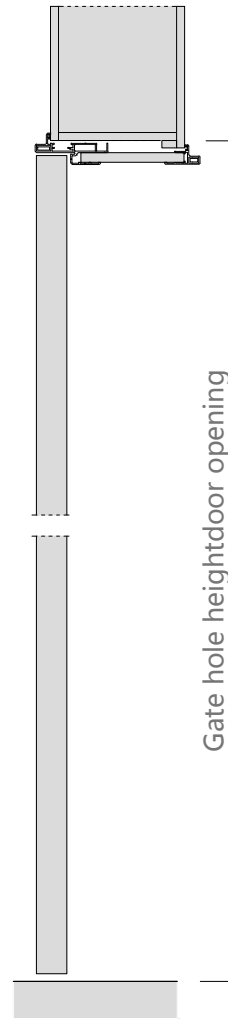

图 4

Aluminum color

Surface material: PET paint-free plate

Facial material: triamine plate

Door cover-single door opening

Door hole opening width
Standard size (in mm): 790 / 890 / 990

Gate hole opening height
Standard size (in mm):
2050/2150/2250/2350/2450/2550/2650/2750

Wall thickness
Standard size (in mm): 100-300

Door hole opening width
Standard size (in mm): 1090 / 1190 / 1290 / 1390 / 1490

Gate hole opening height
Standard size (in mm):
2050 / 2150 / 2250 / 2350 / 2450 / 2550 / 2650 / 2750

Wall thickness
Standard size (in mm): 100-300

Door cover-open the door

Door hole opening width
Standard size (in mm): 1560/ 1760 / 1860 /1960

Wall thickness
Standard size (in mm): 100-300

Gate hole opening height
Standard size (in mm): 2050/2150/2250/2350/2450/2550/2650/2750

Schematic diagram of hole

Schematic diagram of the hole opening section

- 1 White, drywall,wallpaper,wall cloth,latex paint wall (Figure A)
- 2 Wall board wall (Figure B)

Double panel

Pure (single door opening)