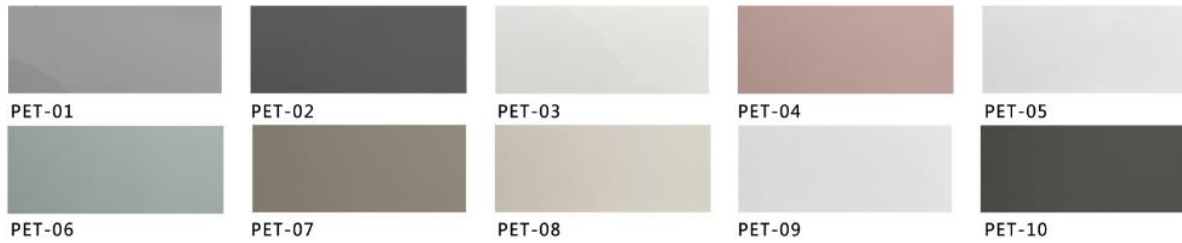

图 4

Aluminum color

Surface material: PET paint-free plate

Facial material: triamine plate

Door cover-single door opening

Door hole opening width
Standard size (in mm): 790 / 890 / 990

Gate hole opening height
Standard size (in mm):
2050/2150/2250/2350/2450/2550/2650/2750