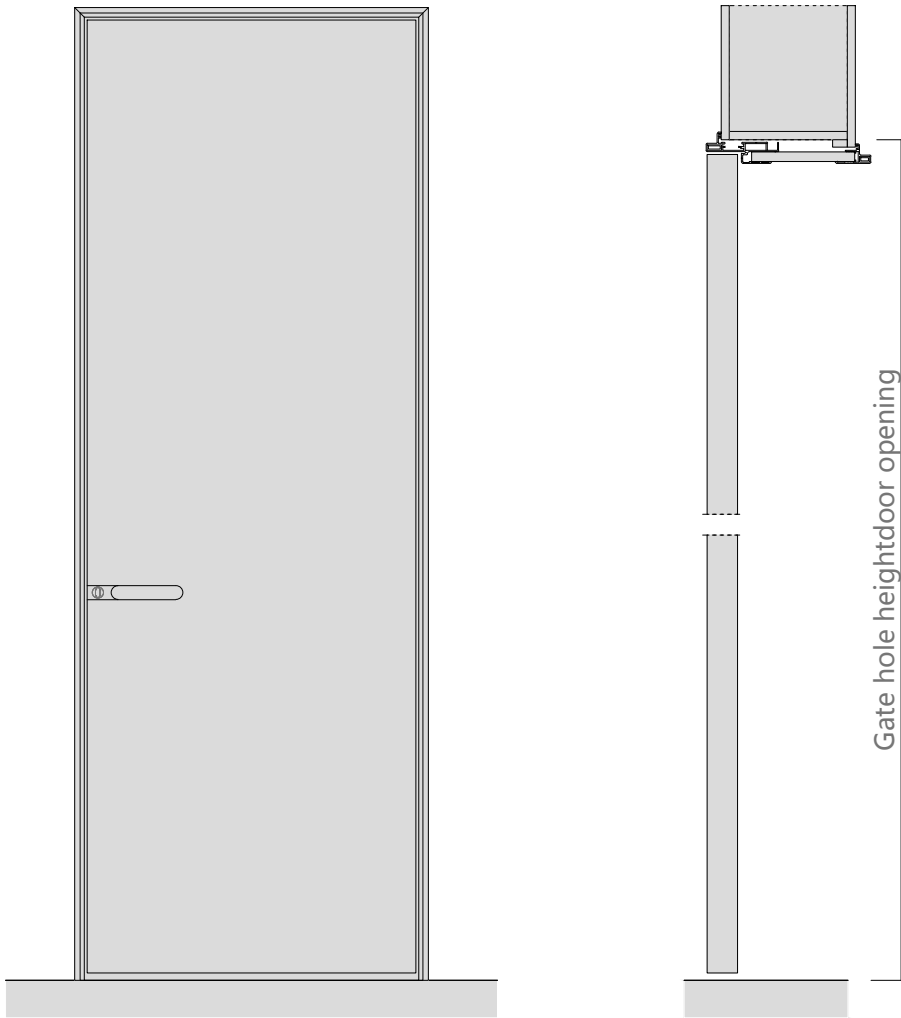

图 4

Aluminum color

Surface material: PET paint-free plate

Facial material: triamine plate

Door cover-single door opening

Door hole opening width
Standard size (in mm): 790 / 890 / 990

Gate hole opening height
Standard size (in mm):
2050/2150/2250/2350/2450/2550/2650/2750

Wall thickness
Standard size (in mm): 100-300

Door hole opening width
Standard size (in mm): 1090 / 1190 / 1290 / 1390 / 1490

Gate hole opening height
Standard size (in mm):
2050 / 2150 / 2250 / 2350 / 2450 / 2550 / 2650 / 2750

Wall thickness
Standard size (in mm): 100-300

Door cover-open the door

Door hole opening width
Standard size (in mm): 1560/ 1760 / 1860 /1960

Wall thickness
Standard size (in mm): 100-300

Gate hole opening height
Standard size (in mm): 2050/2150/2250/2350/2450/2550/2650/2750

Relove system inside the door

Opening production requirements :

1 The opening is 90 degrees horizontal and vertical

2 European pine board and joinery board with base
(15mm or 18mm thick)

3 Base plate and wall stack foam bond, expansion nail
fixed base plate, must be firm (22 pins / openings)