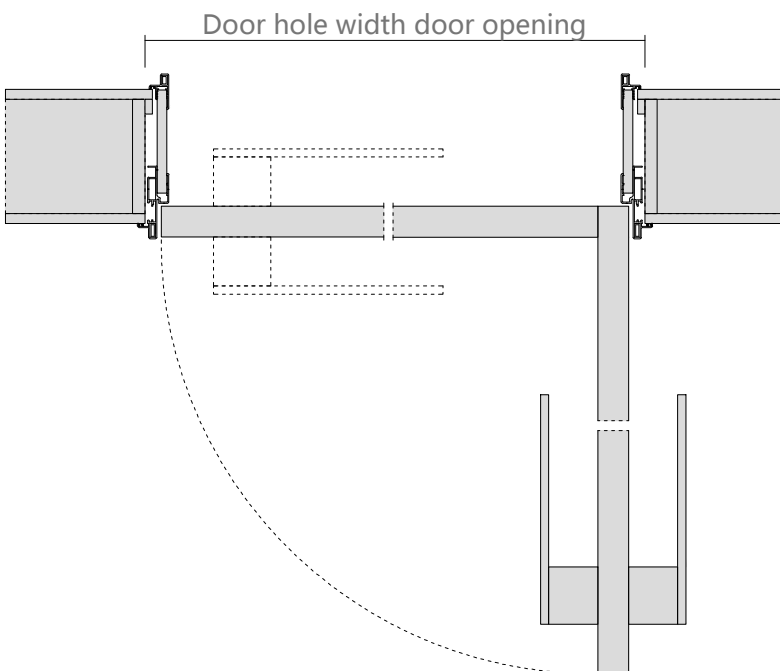

图 4

Aluminum color

Surface material: PET paint-free plate

Facial material: triamine plate

Door cover-single door opening

Door hole opening width
Standard size (in mm): 790 / 890 / 990

Gate hole opening height
Standard size (in mm):
2050/2150/2250/2350/2450/2550/2650/2750

Wall thickness
Standard size (in mm): 100-300

Door hole opening width
Standard size (in mm): 1090 / 1190 / 1290 / 1390 / 1490

Gate hole opening height
Standard size (in mm):
2050 / 2150 / 2250 / 2350 / 2450 / 2550 / 2650 / 2750

Wall thickness
Standard size (in mm): 100-300

Door cover-open the door

Door hole opening width
Standard size (in mm): 1560/ 1760 / 1860 /1960

Wall thickness
Standard size (in mm): 100-300

Gate hole opening height
Standard size (in mm): 2050/2150/2250/2350/2450/2550/2650/2750

Relove system inside the door

Opening production requirements :

1 The opening is 90 degrees horizontal and vertical

2 European pine board and joinery board with base
(15mm or 18mm thick)

3 Base plate and wall stack foam bond, expansion nail
fixed base plate, must be firm (22 pins / openings)