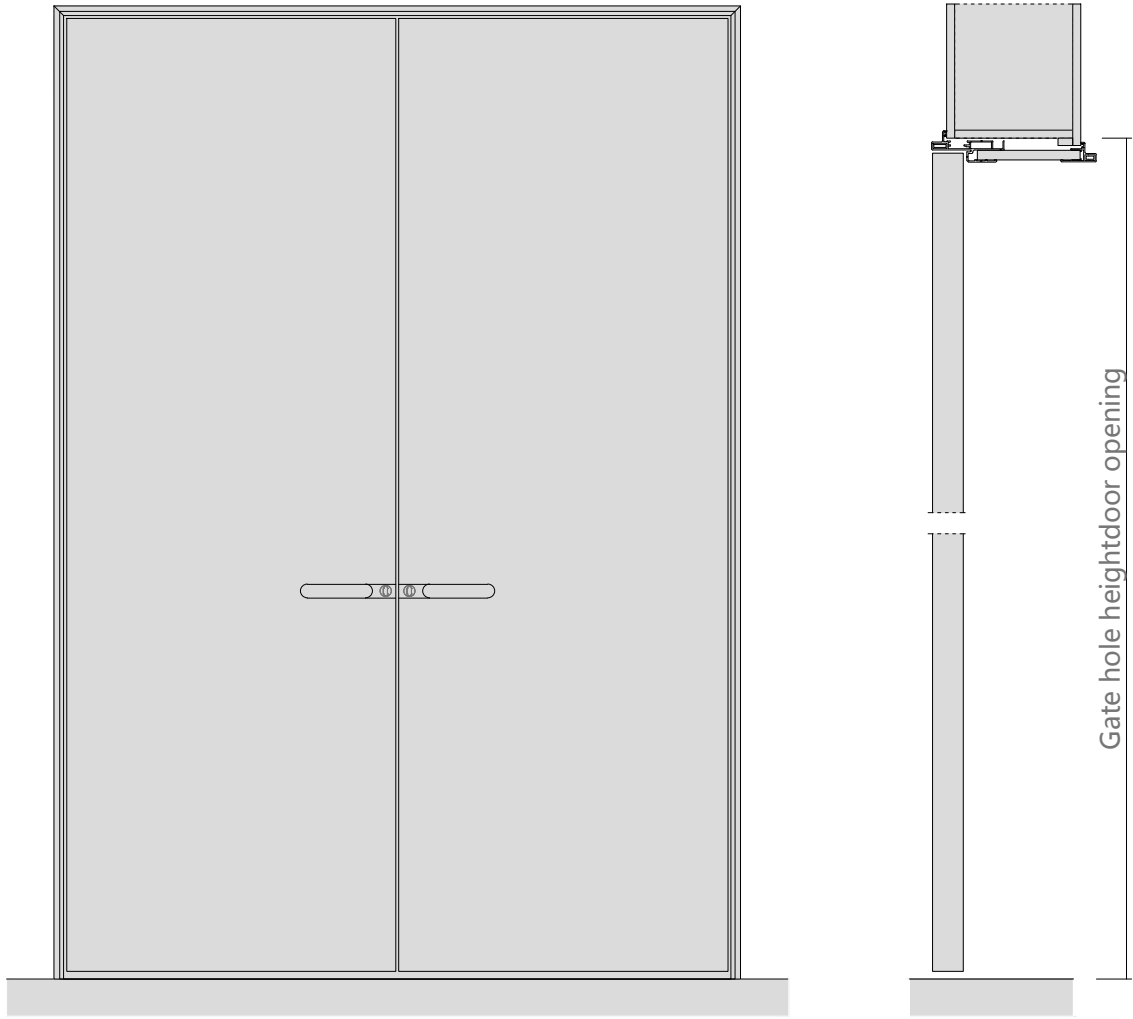

图 4

Aluminum color

Surface material: PET paint-free plate

Facial material: triamine plate

Door cover-single door opening

Door hole opening width
Standard size (in mm): 790 / 890 / 990

Gate hole opening height
Standard size (in mm):
2050/2150/2250/2350/2450/2550/2650/2750

Wall thickness
Standard size (in mm): 100-300

Door hole opening width
Standard size (in mm): 1090 / 1190 / 1290 / 1390 / 1490

Gate hole opening height
Standard size (in mm):
2050 / 2150 / 2250 / 2350 / 2450 / 2550 / 2650 / 2750

Wall thickness
Standard size (in mm): 100-300

Door cover-open the door

Door hole opening width
Standard size (in mm): 1560/ 1760 / 1860 /1960

Wall thickness
Standard size (in mm): 100-300

Gate hole opening height
Standard size (in mm): 2050/2150/2250/2350/2450/2550/2650/2750

Relove system inside the door

Opening production requirements :

1 The opening is 90 degrees horizontal and vertical

2 European pine board and joinery board with base
(15mm or 18mm thick)

3 Base plate and wall stack foam bond, expansion nail
fixed base plate, must be firm (22 pins / openings)