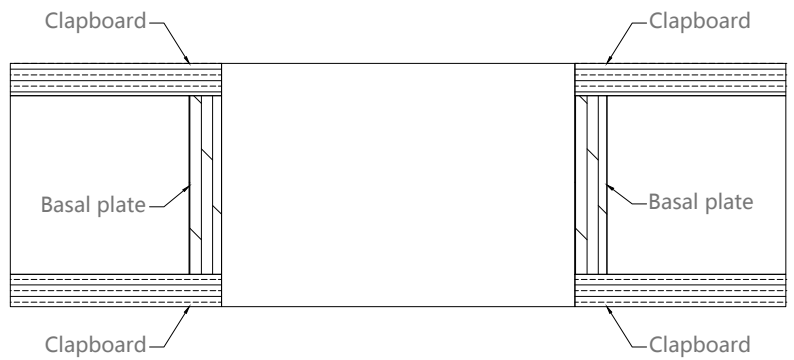

Aluminum color

Surface material: PET paint-free plate

Facial material: triamine plate

Door cover-single door opening

Door hole opening width
Standard size (in mm): 790 / 890 / 990

Gate hole opening height
Standard size (in mm):
2050/2150/2250/2350/2450/2550/2650/2750

Wall thickness
Standard size (in mm): 100-300

Door hole opening width
Standard size (in mm): 1090 / 1190 / 1290 / 1390 / 1490

Gate hole opening height
Standard size (in mm):
2050 / 2150 / 2250 / 2350 / 2450 / 2550 / 2650 / 2750

Wall thickness
Standard size (in mm): 100-300

Opening production requirements :

- 1 The opening is 90 degrees horizontal and vertical
- 2 European pine board and joinery board with base (15mm or 18mm thick)
- 3 Base plate and wall stack foam bond, expansion nail fixed base plate, must be firm (22 pins / openings)

Schematic diagram of hole

Schematic diagram of the hole opening section

- 1 White, drywall,wallpaper,wall cloth,latex paint wall (Figure A)
- 2 Wall board wall (Figure B)

Double panel

Pure (single door opening)