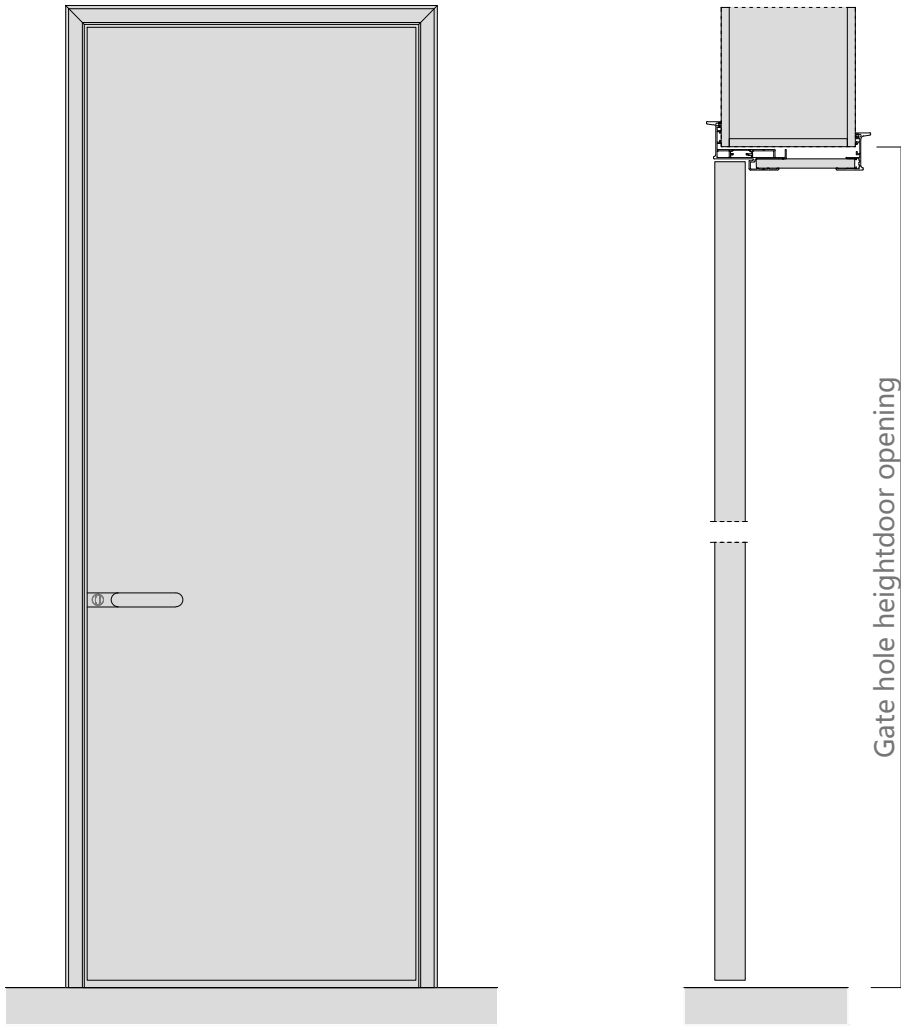

Aluminum color

Surface material: PET paint-free plate

Facial material: triamine plate

Door cover-single door opening

Door hole opening width
Standard size (in mm): 790 / 890 / 990

Gate hole opening height
Standard size (in mm):
2050/2150/2250/2350/2450/2550/2650/2750

Wall thickness
Standard size (in mm): 100-300

Door hole opening width
Standard size (in mm): 1090 / 1190 / 1290 / 1390 / 1490

Gate hole opening height
Standard size (in mm):
2050 / 2150 / 2250 / 2350 / 2450 / 2550 / 2650 / 2750

Wall thickness
Standard size (in mm): 100-300

Opening production requirements :

- 1 The opening is 90 degrees horizontal and vertical
- 2 European pine board and joinery board with base (15mm or 18mm thick)
- 3 Base plate and wall stack foam bond, expansion nail fixed base plate, must be firm (22 pins / openings)

Schematic diagram of hole

Schematic diagram of the hole opening section

- 1 White, drywall,wallpaper,wall cloth,latex paint wall (Figure A)
- 2 Wall board wall (Figure B)

Double panel

Pure (single door opening)