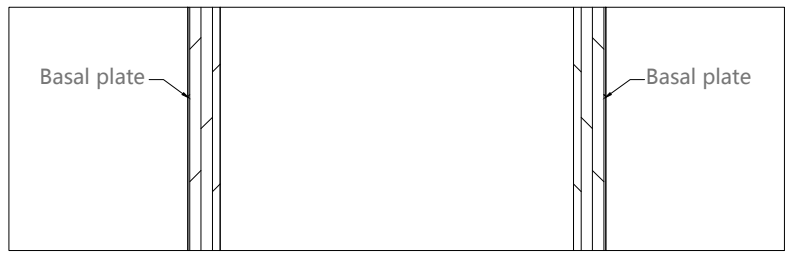

Aluminum color

Surface material: PET paint-free plate

Facial material: triamine plate

Door cover-single door opening

Door hole opening width
Standard size (in mm): 790 / 890 / 990

Gate hole opening height
Standard size (in mm):
2050/2150/2250/2350/2450/2550/2650/2750

Wall thickness
Standard size (in mm): 100-300

Door hole opening width
Standard size (in mm): 1090 / 1190 / 1290 / 1390 / 1490

Gate hole opening height
Standard size (in mm):
2050 / 2150 / 2250 / 2350 / 2450 / 2550 / 2650 / 2750

Wall thickness
Standard size (in mm): 100-300

Opening production requirements :

- 1 The opening is 90 degrees horizontal and vertical
- 2 European pine board and joinery board with base (15mm or 18mm thick)
- 3 Base plate and wall stack foam bond, expansion nail fixed base plate, must be firm (22 pins / openings)

Schematic diagram of hole

Schematic diagram of the hole opening section

- 1 White, drywall,wallpaper,wall cloth,latex paint wall (Figure A)
- 2 Wall board wall (Figure B)

Double panel

Pure (single door opening)