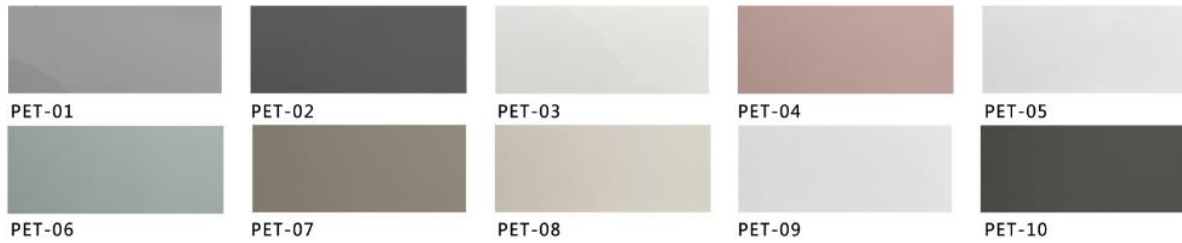

Aluminum color

Surface material: PET paint-free plate

Facial material: triamine plate

Door cover-single door opening

Door hole opening width
Standard size (in mm): 790 / 890 / 990

Gate hole opening height
Standard size (in mm):
2050/2150/2250/2350/2450/2550/2650/2750