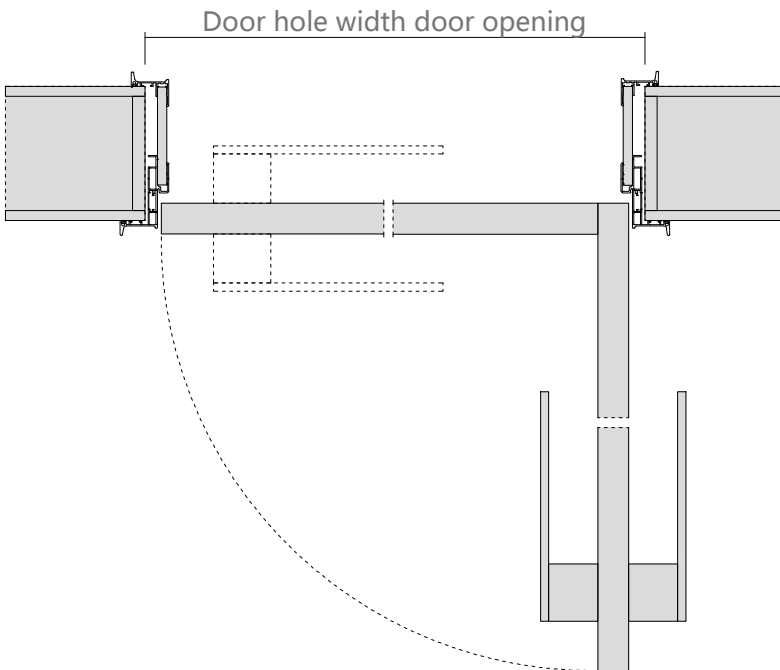

Aluminum color

Surface material: PET paint-free plate

Facial material: triamine plate

Door cover-single door opening

Door hole opening width
Standard size (in mm): 790 / 890 / 990

Gate hole opening height
Standard size (in mm):
2050/2150/2250/2350/2450/2550/2650/2750

Wall thickness
Standard size (in mm): 100-300

Door hole opening width
Standard size (in mm): 1090 / 1190 / 1290 / 1390 / 1490

Gate hole opening height
Standard size (in mm):
2050 / 2150 / 2250 / 2350 / 2450 / 2550 / 2650 / 2750

Wall thickness
Standard size (in mm): 100-300

Opening production requirements :

- 1 The opening is 90 degrees horizontal and vertical
- 2 European pine board and joinery board with base (15mm or 18mm thick)
- 3 Base plate and wall stack foam bond, expansion nail fixed base plate, must be firm (22 pins / openings)

Schematic diagram of hole

Schematic diagram of the hole opening section

- 1 White, drywall,wallpaper,wall cloth,latex paint wall (Figure A)
- 2 Wall board wall (Figure B)

Double panel

Pure (single door opening)