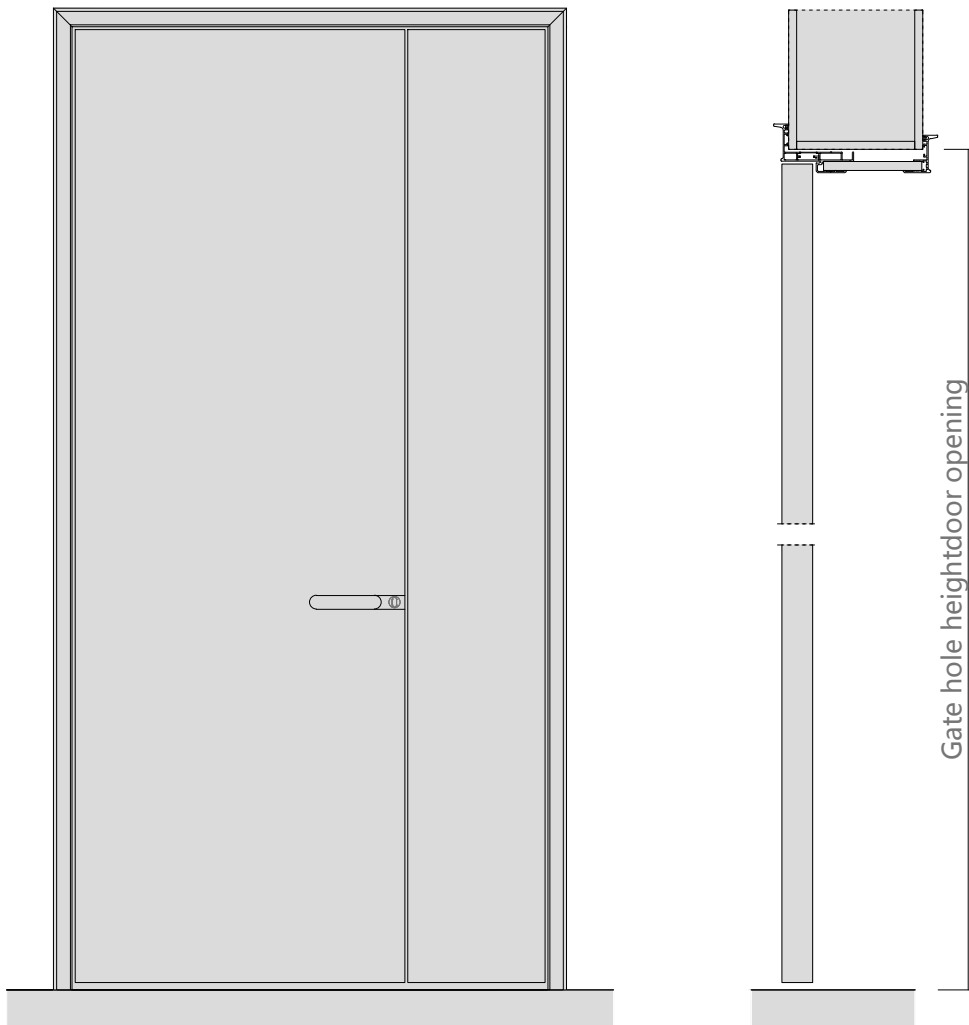

Aluminum color

Surface material: PET paint-free plate

Facial material: triamine plate

Door cover-single door opening

Door hole opening width
Standard size (in mm): 790 / 890 / 990

Gate hole opening height
Standard size (in mm):
2050/2150/2250/2350/2450/2550/2650/2750

Wall thickness
Standard size (in mm): 100-300

Door hole opening width
Standard size (in mm): 1090 / 1190 / 1290 / 1390 / 1490

Gate hole opening height
Standard size (in mm):
2050 / 2150 / 2250 / 2350 / 2450 / 2550 / 2650 / 2750

Wall thickness
Standard size (in mm): 100-300

Opening production requirements :

- 1 The opening is 90 degrees horizontal and vertical
- 2 European pine board and joinery board with base (15mm or 18mm thick)
- 3 Base plate and wall stack foam bond, expansion nail fixed base plate, must be firm (22 pins / openings)

Schematic diagram of hole

Schematic diagram of the hole opening section

- 1 White, drywall,wallpaper,wall cloth,latex paint wall (Figure A)
- 2 Wall board wall (Figure B)

Double panel

Pure (single door opening)