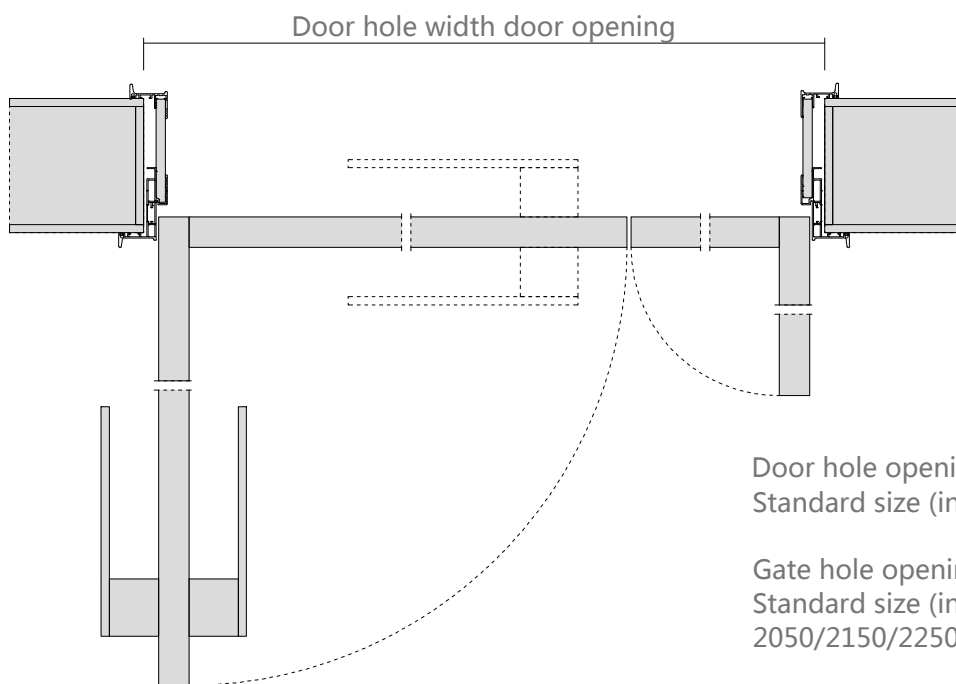

Aluminum color

Surface material: PET paint-free plate

Facial material: triamine plate

Door cover-single door opening

Door hole opening width
Standard size (in mm): 790 / 890 / 990

Gate hole opening height
Standard size (in mm):
2050/2150/2250/2350/2450/2550/2650/2750

Wall thickness
Standard size (in mm): 100-300

Door hole opening width
Standard size (in mm): 1090 / 1190 / 1290 / 1390 / 1490

Gate hole opening height
Standard size (in mm):
2050 / 2150 / 2250 / 2350 / 2450 / 2550 / 2650 / 2750

Wall thickness
Standard size (in mm): 100-300

Opening production requirements :

- 1 The opening is 90 degrees horizontal and vertical
- 2 European pine board and joinery board with base (15mm or 18mm thick)
- 3 Base plate and wall stack foam bond, expansion nail fixed base plate, must be firm (22 pins / openings)

Schematic diagram of hole

Schematic diagram of the hole opening section

- 1 White, drywall,wallpaper,wall cloth,latex paint wall (Figure A)
- 2 Wall board wall (Figure B)

Double panel

Pure (single door opening)