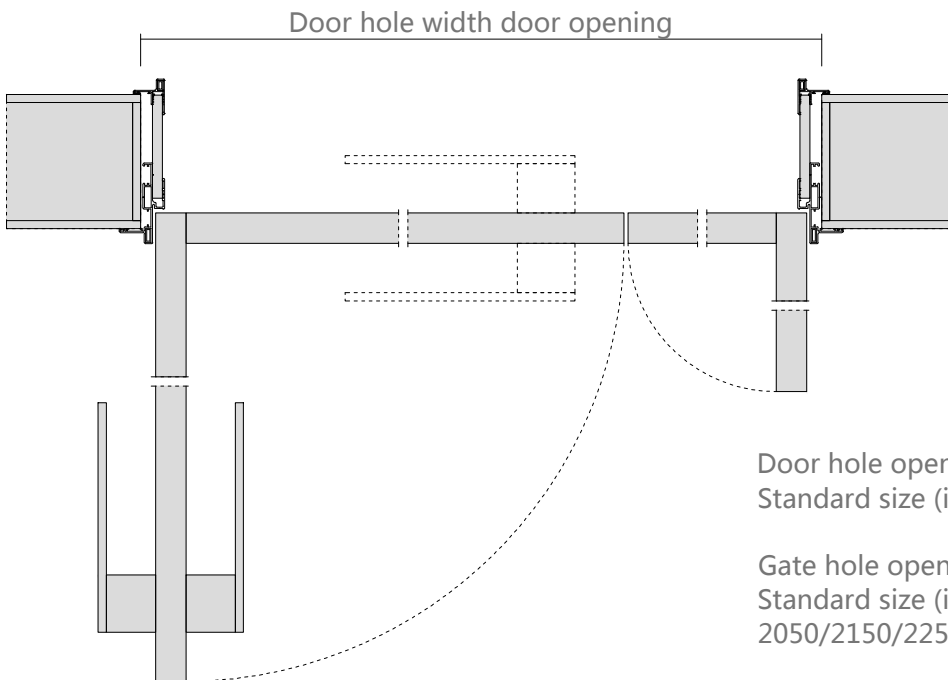

图 5

Aluminum color

Surface material: PET paint-free plate

Facial material: triamine plate

Door cover-single door opening

Door hole opening width
Standard size (in mm): 790 / 890 / 990

Gate hole opening height
Standard size (in mm):
2050/2150/2250/2350/2450/2550/2650/2750

Wall thickness
Standard size (in mm): 100-300

Door hole opening width
Standard size (in mm): 1090 / 1190 / 1290 /1390/1490

Gate hole opening height
Standard size (in mm):
2050/2150/2250/2350/2450/2550/2650/2750

Wall thickness
Standard size (in mm): 100-300

Door cover-open the door

Door hole opening width
Standard size (in mm): 1560/ 1760 / 1860 /1960

Wall thickness
Standard size (in mm): 100-300

Gate hole opening height
Standard size (in mm): 2050/2150/2250/2350/2450/2550/2650/2750

Relove system inside the door

Opening production requirements :

- 1 The opening is 90 degrees horizontal and vertical
- 2 European pine board and joinery board with base (15mm or 18mm thick)
- 3 Base plate and wall stack foam bond, expansion nail fixed base plate, must be firm (22 pins / openings)