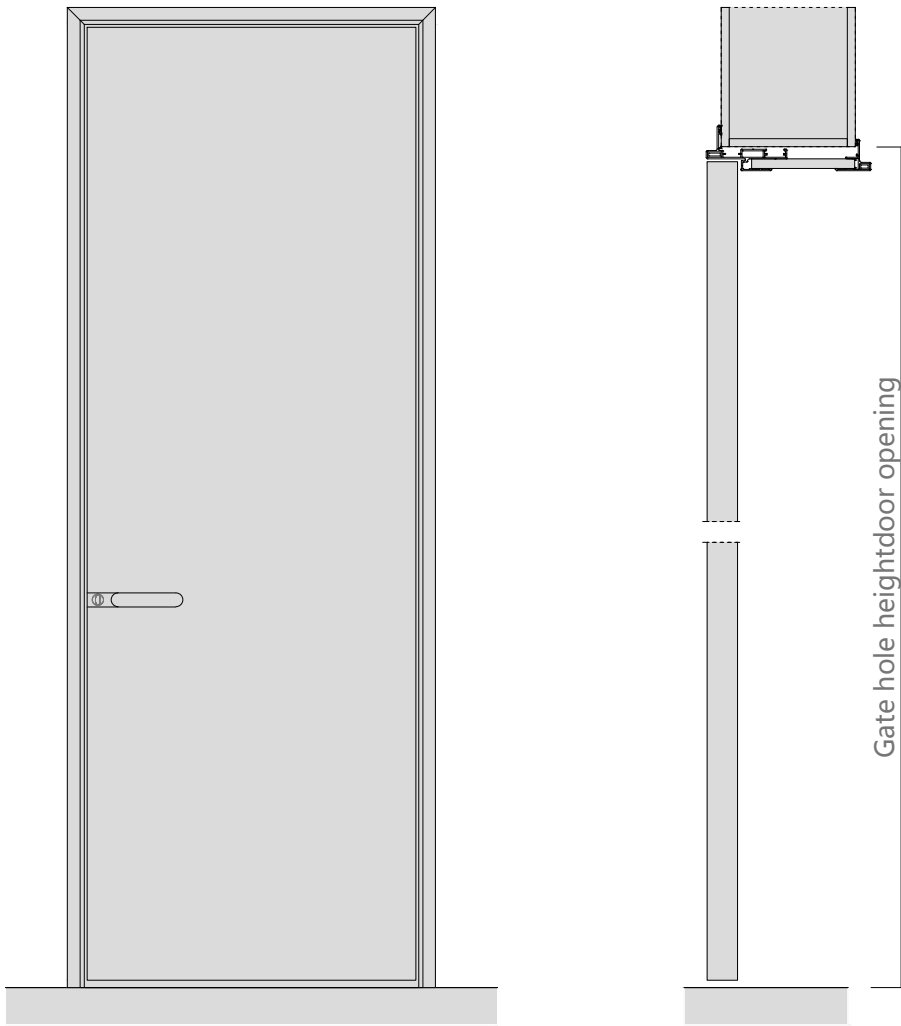

图 5

Aluminum color

Surface material: PET paint-free plate

Facial material: triamine plate

Door cover-single door opening

Door hole opening width
Standard size (in mm): 790 / 890 / 990

Gate hole opening height
Standard size (in mm):
2050/2150/2250/2350/2450/2550/2650/2750

Wall thickness
Standard size (in mm): 100-300

Door hole opening width
Standard size (in mm): 1090 / 1190 / 1290 /1390/1490

Gate hole opening height
Standard size (in mm):
2050/2150/2250/2350/2450/2550/2650/2750

Wall thickness
Standard size (in mm): 100-300

Door cover-open the door

Door hole opening width
Standard size (in mm): 1560/ 1760 / 1860 /1960

Wall thickness
Standard size (in mm): 100-300

Gate hole opening height
Standard size (in mm): 2050/2150/2250/2350/2450/2550/2650/2750

Relove system inside the door

Opening production requirements :

- 1 The opening is 90 degrees horizontal and vertical
- 2 European pine board and joinery board with base (15mm or 18mm thick)
- 3 Base plate and wall stack foam bond, expansion nail fixed base plate, must be firm (22 pins / openings)