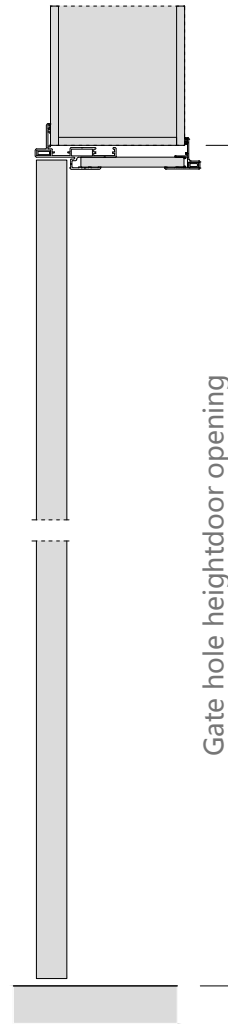

图 5

Aluminum color

Surface material: PET paint-free plate

Facial material: triamine plate

Door cover-single door opening

Door hole opening width
Standard size (in mm): 790 / 890 / 990

Gate hole opening height
Standard size (in mm):
2050/2150/2250/2350/2450/2550/2650/2750

Wall thickness
Standard size (in mm): 100-300

Door hole opening width
Standard size (in mm): 1090 / 1190 / 1290 /1390/1490

Gate hole opening height
Standard size (in mm):
2050/2150/2250/2350/2450/2550/2650/2750

Wall thickness
Standard size (in mm): 100-300

Door cover-open the door

Door hole opening width
Standard size (in mm): 1560/ 1760 / 1860 /1960

Wall thickness
Standard size (in mm): 100-300

Gate hole opening height
Standard size (in mm): 2050/2150/2250/2350/2450/2550/2650/2750

Schematic diagram of hole

Schematic diagram of the hole opening section

- 1 White, drywall,wallpaper,wall cloth,latex paint wall (Figure A)
- 2 Wall board wall (Figure B)

Double panel

Pure (single door opening)