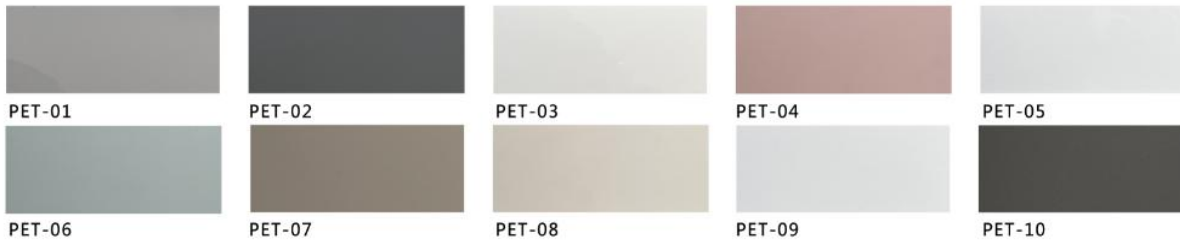

图 5

Aluminum color

Surface material: PET paint-free plate

Facial material: triamine plate

Door cover-single door opening

Door hole opening width
Standard size (in mm): 790 / 890 / 990

Gate hole opening height
Standard size (in mm):
2050/2150/2250/2350/2450/2550/2650/2750