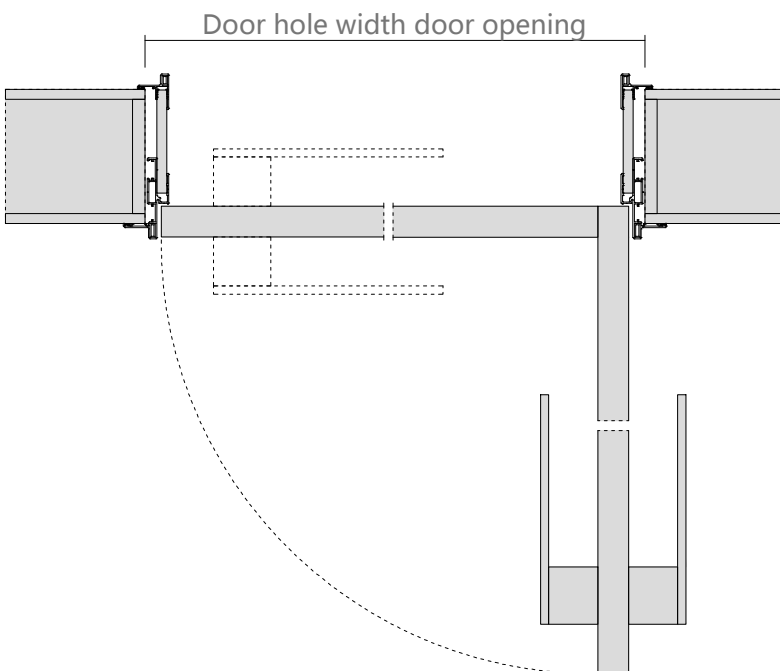

图 5

Aluminum color

Surface material: PET paint-free plate

Facial material: triamine plate

Door cover-single door opening

Door hole opening width
Standard size (in mm): 790 / 890 / 990

Gate hole opening height
Standard size (in mm):
2050/2150/2250/2350/2450/2550/2650/2750

Wall thickness
Standard size (in mm): 100-300

Door hole opening width
Standard size (in mm): 1090 / 1190 / 1290 /1390/1490

Gate hole opening height
Standard size (in mm):
2050/2150/2250/2350/2450/2550/2650/2750

Wall thickness
Standard size (in mm): 100-300

Door cover-open the door

Door hole opening width
Standard size (in mm): 1560/ 1760 / 1860 /1960

Wall thickness
Standard size (in mm): 100-300

Gate hole opening height
Standard size (in mm): 2050/2150/2250/2350/2450/2550/2650/2750

Relove system inside the door

Opening production requirements :

- 1 The opening is 90 degrees horizontal and vertical
- 2 European pine board and joinery board with base (15mm or 18mm thick)
- 3 Base plate and wall stack foam bond, expansion nail fixed base plate, must be firm (22 pins / openings)