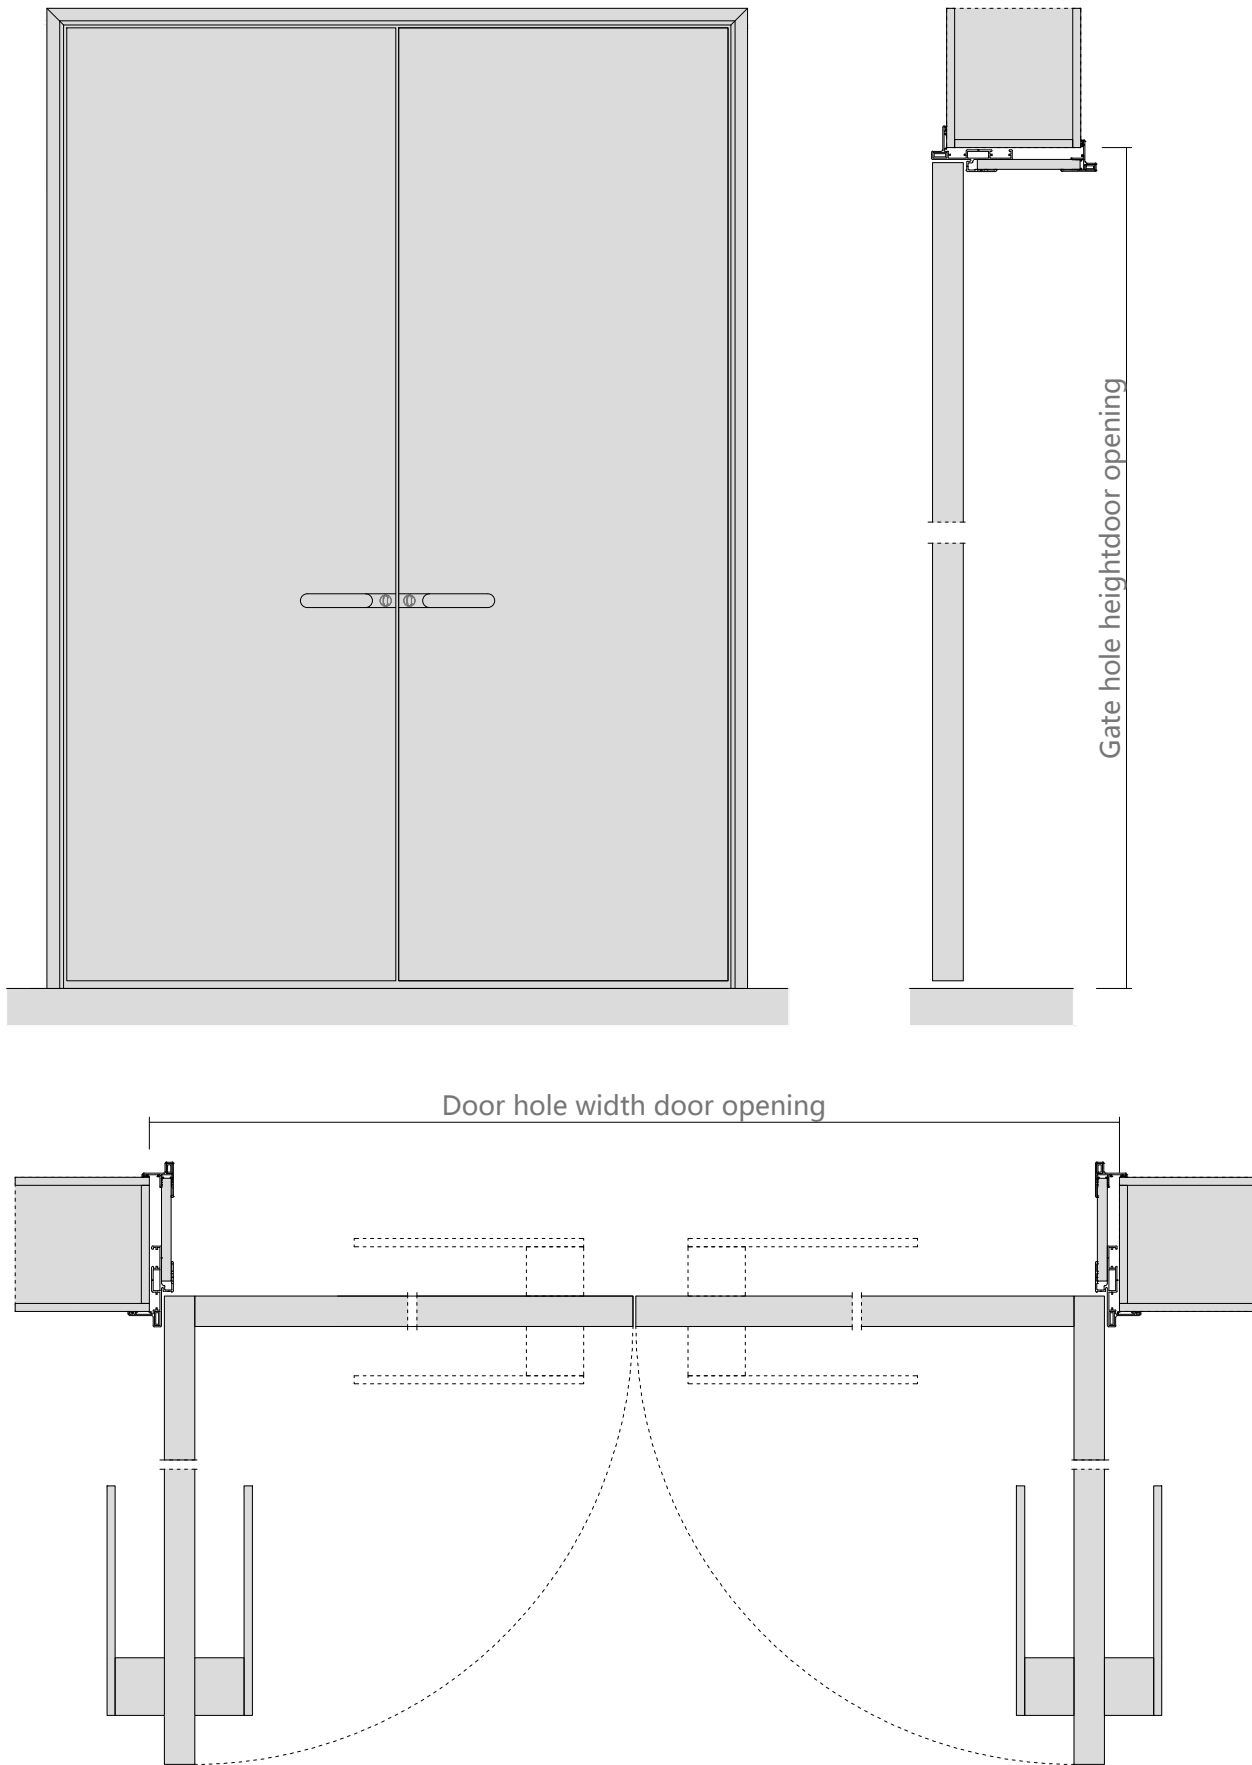

图 5

Aluminum color

Surface material: PET paint-free plate

Facial material: triamine plate

Door cover-single door opening

Door hole opening width
Standard size (in mm): 790 / 890 / 990

Gate hole opening height
Standard size (in mm):
2050/2150/2250/2350/2450/2550/2650/2750

Wall thickness
Standard size (in mm): 100-300

Door hole opening width
Standard size (in mm): 1090 / 1190 / 1290 /1390/1490

Gate hole opening height
Standard size (in mm):
2050/2150/2250/2350/2450/2550/2650/2750

Wall thickness
Standard size (in mm): 100-300

Door cover-open the door

Door hole opening width
Standard size (in mm): 1560/ 1760 / 1860 /1960

Wall thickness
Standard size (in mm): 100-300

Gate hole opening height
Standard size (in mm): 2050/2150/2250/2350/2450/2550/2650/2750

Relove system inside the door

Opening production requirements :

- 1 The opening is 90 degrees horizontal and vertical
- 2 European pine board and joinery board with base (15mm or 18mm thick)
- 3 Base plate and wall stack foam bond, expansion nail fixed base plate, must be firm (22 pins / openings)