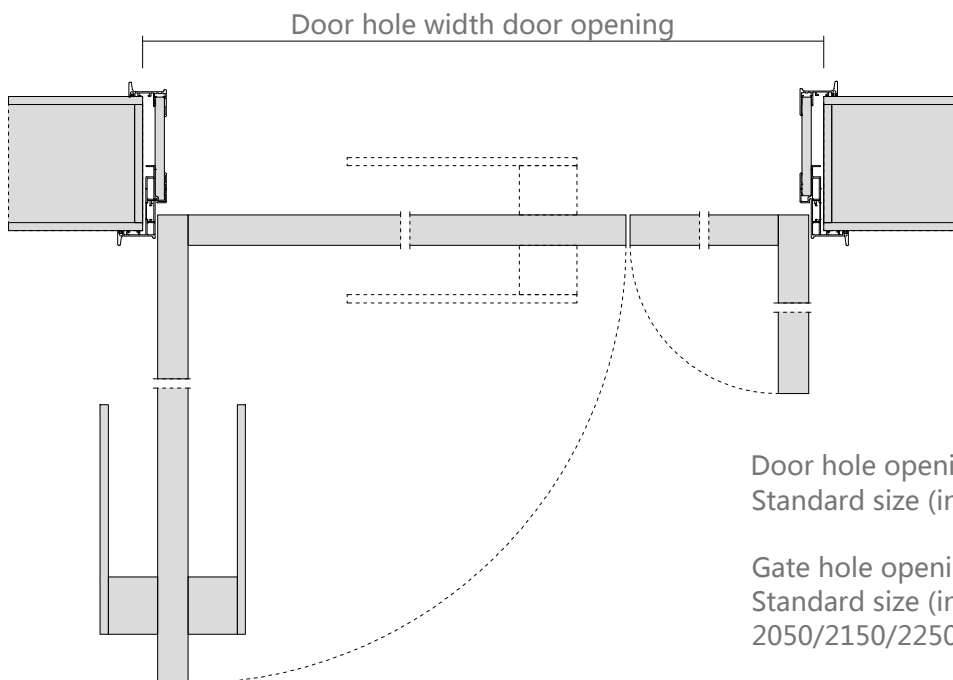

图 9

Aluminum color

Surface material: PET plate

Panel: clear glass

Door cover-single door opening

Door hole opening width
Standard size (in mm): 790 / 890 / 990

Gate hole opening height
Standard size (in mm):
2050/2150/2250/2350/2450/2550/2650/2750

Wall thickness
Standard size (in mm): 100-300

Door hole opening width
Standard size (in mm): 1090 / 1190 / 1290 / 1390/149

Gate hole opening height
Standard size (in mm):
2050/2150/2250/2350/2450/2550/2650/2750

Wall thickness
Standard size (in mm): 100-300

Door cover-open the door

Door hole opening width
Standard size (in mm): 1560/ 1760 / 1860 /1960

Wall thickness
Standard size (in mm): 100-300

Gate hole opening height
Standard size (in mm): 2050/2150/2250/2350/2450/2550/2650/2750

Relove system inside the door

Opening production requirements :

- 1 The opening is 90 degrees horizontal and vertical
- 2 European pine board and joinery board with base (15mm or 18mm thick)
- 3 Base plate and wall stack foam bond, expansion nail fixed base plate, must be firm (22 pins / openings)