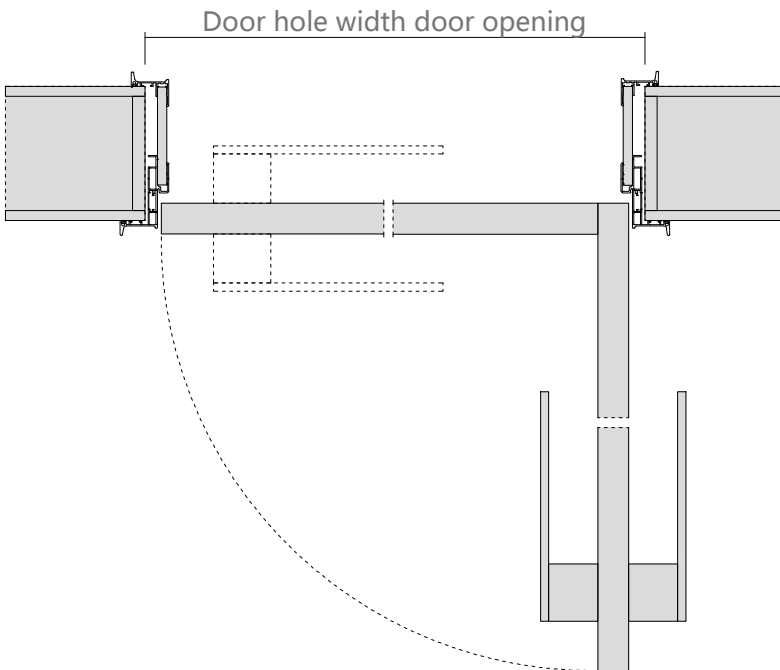

图 9

Aluminum color

Surface material: PET plate

Panel: clear glass

Door cover-single door opening

Door hole opening width
Standard size (in mm): 790 / 890 / 990

Gate hole opening height
Standard size (in mm):
2050/2150/2250/2350/2450/2550/2650/2750

Wall thickness
Standard size (in mm): 100-300

Door hole opening width
Standard size (in mm): 1090 / 1190 / 1290 / 1390/149

Gate hole opening height
Standard size (in mm):
2050/2150/2250/2350/2450/2550/2650/2750

Wall thickness
Standard size (in mm): 100-300

Door cover-open the door

Door hole opening width
Standard size (in mm): 1560/ 1760 / 1860 /1960

Wall thickness
Standard size (in mm): 100-300

Gate hole opening height
Standard size (in mm): 2050/2150/2250/2350/2450/2550/2650/2750

Relove system inside the door

Opening production requirements :

- 1 The opening is 90 degrees horizontal and vertical
- 2 European pine board and joinery board with base (15mm or 18mm thick)
- 3 Base plate and wall stack foam bond, expansion nail fixed base plate, must be firm (22 pins / openings)