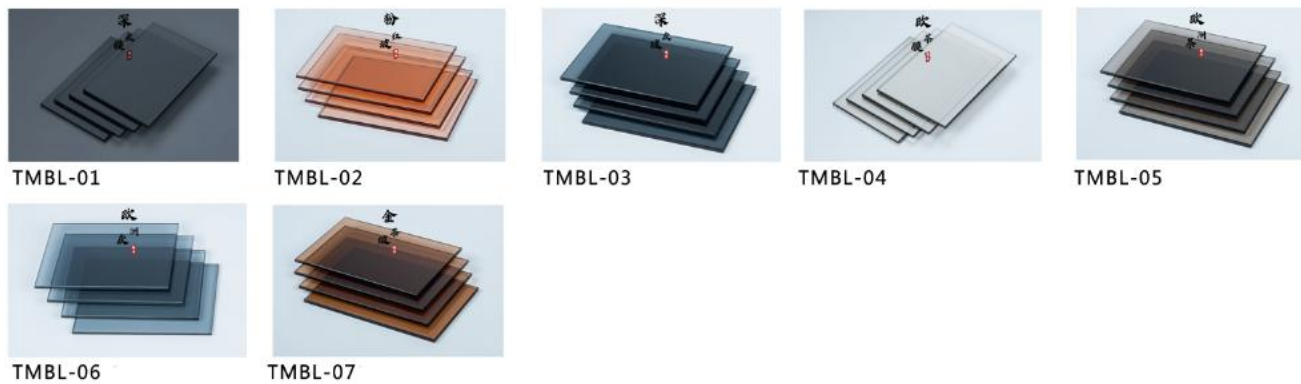

图 9

Aluminum color

Surface material: PET plate

Panel: clear glass

Door cover-single door opening

Door hole opening width
Standard size (in mm): 790 / 890 / 990

Gate hole opening height
Standard size (in mm):
2050/2150/2250/2350/2450/2550/2650/2750

Wall thickness
Standard size (in mm): 100-300

Door hole opening width
Standard size (in mm): 1090 / 1190 / 1290 / 1390/149

Gate hole opening height
Standard size (in mm):
2050/2150/2250/2350/2450/2550/2650/2750

Schematic diagram of hole

Schematic diagram of the hole opening section

- 1 White, drywall,wallpaper,wall cloth,latex paint wall (Figure A)
- 2 Wall board wall (Figure B)

Double panel

Pure (single door opening)