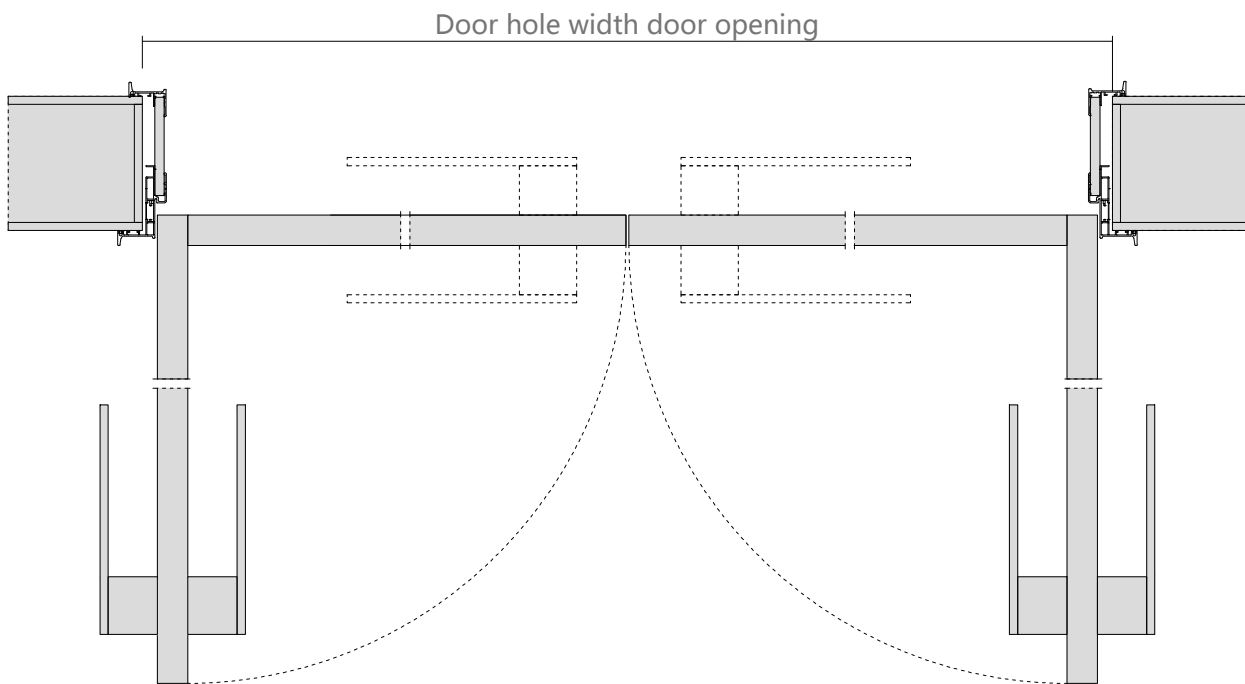

图 9

Aluminum color

Surface material: PET plate

Panel: clear glass

Door cover-single door opening

Door hole opening width
Standard size (in mm): 790 / 890 / 990

Gate hole opening height
Standard size (in mm):
2050/2150/2250/2350/2450/2550/2650/2750

Wall thickness
Standard size (in mm): 100-300

Door hole opening width
Standard size (in mm): 1090 / 1190 / 1290 / 1390/149

Gate hole opening height
Standard size (in mm):
2050/2150/2250/2350/2450/2550/2650/2750

Wall thickness
Standard size (in mm): 100-300

Door cover-open the door

Door hole opening width
Standard size (in mm): 1560/ 1760 / 1860 /1960

Wall thickness
Standard size (in mm): 100-300

Gate hole opening height
Standard size (in mm): 2050/2150/2250/2350/2450/2550/2650/2750

Relove system inside the door

Opening production requirements :

- 1 The opening is 90 degrees horizontal and vertical
- 2 European pine board and joinery board with base (15mm or 18mm thick)
- 3 Base plate and wall stack foam bond, expansion nail fixed base plate, must be firm (22 pins / openings)