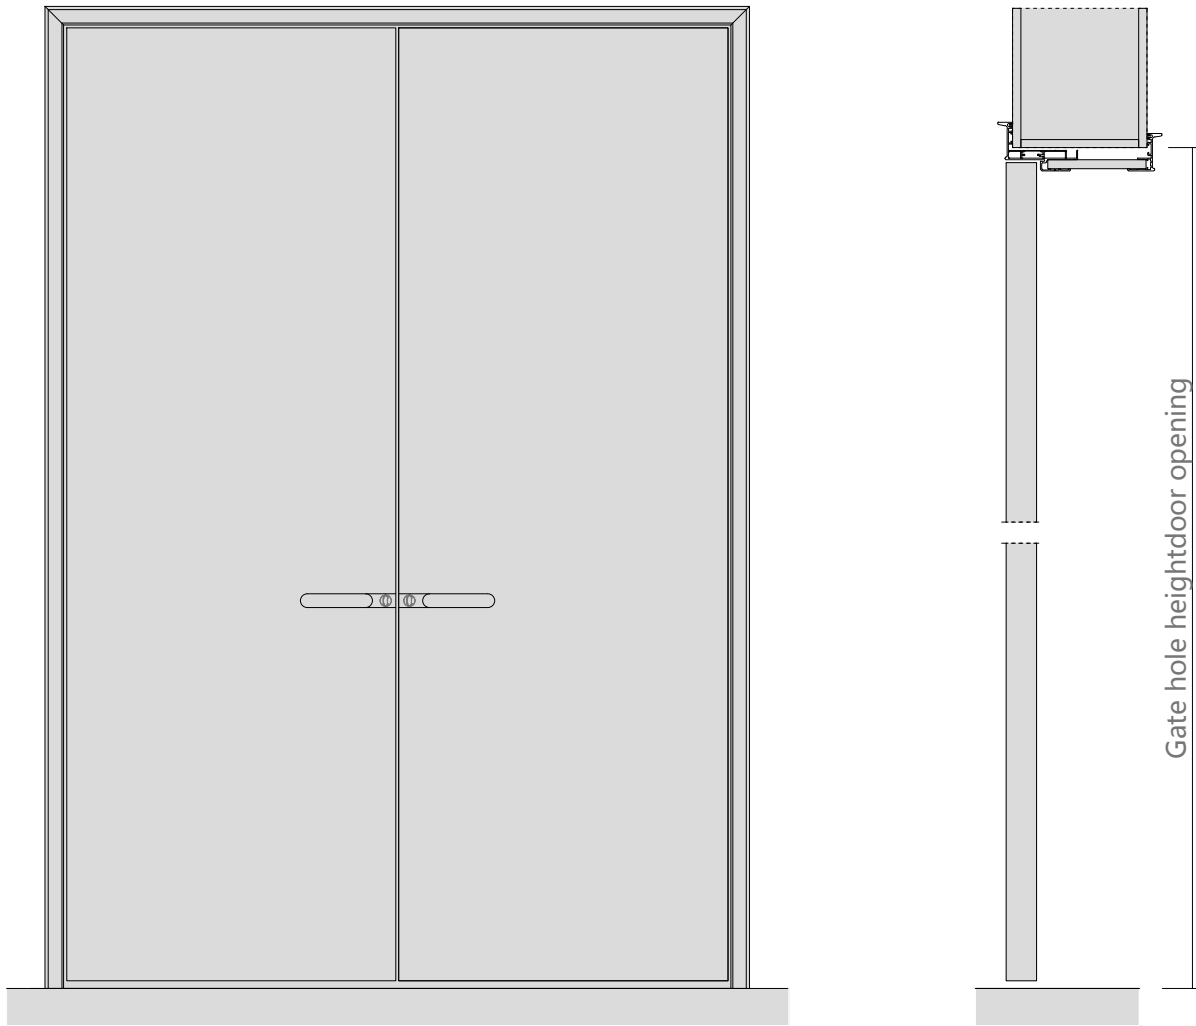

图 9

Aluminum color

Surface material: PET plate

Panel: clear glass

Door cover-single door opening

Door hole opening width
Standard size (in mm): 790 / 890 / 990

Gate hole opening height
Standard size (in mm):
2050/2150/2250/2350/2450/2550/2650/2750

Wall thickness
Standard size (in mm): 100-300

Door hole opening width
Standard size (in mm): 1090 / 1190 / 1290 / 1390/149

Gate hole opening height
Standard size (in mm):
2050/2150/2250/2350/2450/2550/2650/2750

Wall thickness
Standard size (in mm): 100-300

Door cover-open the door

Door hole opening width
Standard size (in mm): 1560/ 1760 / 1860 /1960

Wall thickness
Standard size (in mm): 100-300

Gate hole opening height
Standard size (in mm): 2050/2150/2250/2350/2450/2550/2650/2750

Relove system inside the door

Opening production requirements :

- 1 The opening is 90 degrees horizontal and vertical
- 2 European pine board and joinery board with base (15mm or 18mm thick)
- 3 Base plate and wall stack foam bond, expansion nail fixed base plate, must be firm (22 pins / openings)