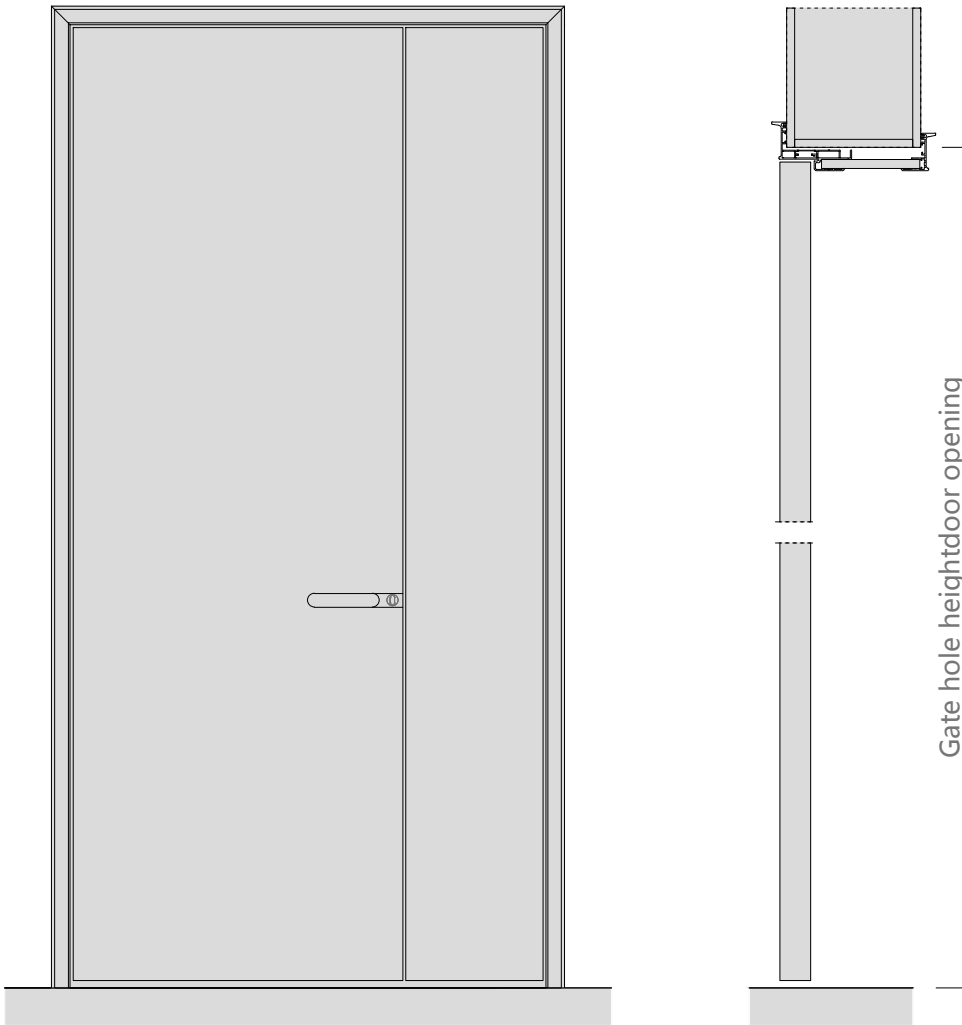

图 9

Aluminum color

Surface material: PET plate

Panel: clear glass

Door cover-single door opening

Door hole opening width
Standard size (in mm): 790 / 890 / 990

Gate hole opening height
Standard size (in mm):
2050/2150/2250/2350/2450/2550/2650/2750

Wall thickness
Standard size (in mm): 100-300

Door hole opening width
Standard size (in mm): 1090 / 1190 / 1290 / 1390/149

Gate hole opening height
Standard size (in mm):
2050/2150/2250/2350/2450/2550/2650/2750

Wall thickness
Standard size (in mm): 100-300

Door cover-open the door

Door hole opening width
Standard size (in mm): 1560/ 1760 / 1860 /1960

Wall thickness
Standard size (in mm): 100-300

Gate hole opening height
Standard size (in mm): 2050/2150/2250/2350/2450/2550/2650/2750

Relove system inside the door

Opening production requirements :

- 1 The opening is 90 degrees horizontal and vertical
- 2 European pine board and joinery board with base (15mm or 18mm thick)
- 3 Base plate and wall stack foam bond, expansion nail fixed base plate, must be firm (22 pins / openings)