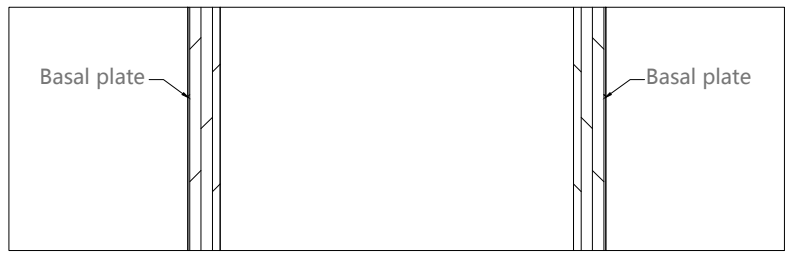

图 9

Aluminum color

Surface material: PET plate

Panel: clear glass

Door cover-single door opening

Door hole opening width
Standard size (in mm): 790 / 890 / 990

Gate hole opening height
Standard size (in mm):
2050/2150/2250/2350/2450/2550/2650/2750

Wall thickness
Standard size (in mm): 100-300

Door cover-open the door

Door hole opening width
Standard size (in mm): 1560/ 1760 / 1860 /1960

Wall thickness
Standard size (in mm): 100-300

Gate hole opening height
Standard size (in mm): 2050/2150/2250/2350/2450/2550/2650/2750

Relove system inside the door

Opening production requirements :

- 1 The opening is 90 degrees horizontal and vertical
- 2 European pine board and joinery board with base (15mm or 18mm thick)
- 3 Base plate and wall stack foam bond, expansion nail fixed base plate, must be firm (22 pins / openings)

Schematic diagram of hole

Schematic diagram of the hole opening section

- 1 White, drywall,wallpaper,wall cloth,latex paint wall (Figure A)
- 2 Wall board wall (Figure B)

Double panel

Pure (single door opening)