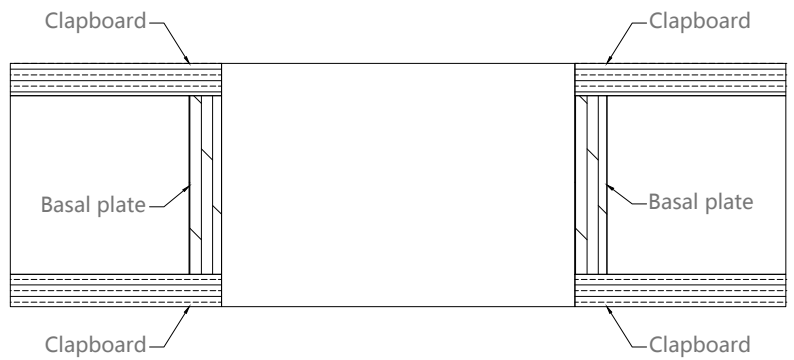

Wall thickness
Standard size (in mm): 100-300

Door cover-open the door

Door hole opening width
Standard size (in mm): 1560/ 1760 / 1860 /1960

Wall thickness
Standard size (in mm): 100-300

Gate hole opening height
Standard size (in mm): 2050/2150/2250/2350/2450/2550/2650/2750

Relove system inside the door

Opening production requirements :

- 1 The opening is 90 degrees horizontal and vertical
- 2 European pine board and joinery board with base (15mm or 18mm thick)
- 3 Base plate and wall stack foam bond, expansion nail fixed base plate, must be firm (22 pins / openings)

Schematic diagram of hole

Schematic diagram of the hole opening section

- 1 White, drywall,wallpaper,wall cloth,latex paint wall (Figure A)
- 2 Wall board wall (Figure B)

Double panel

Pure (single door opening)