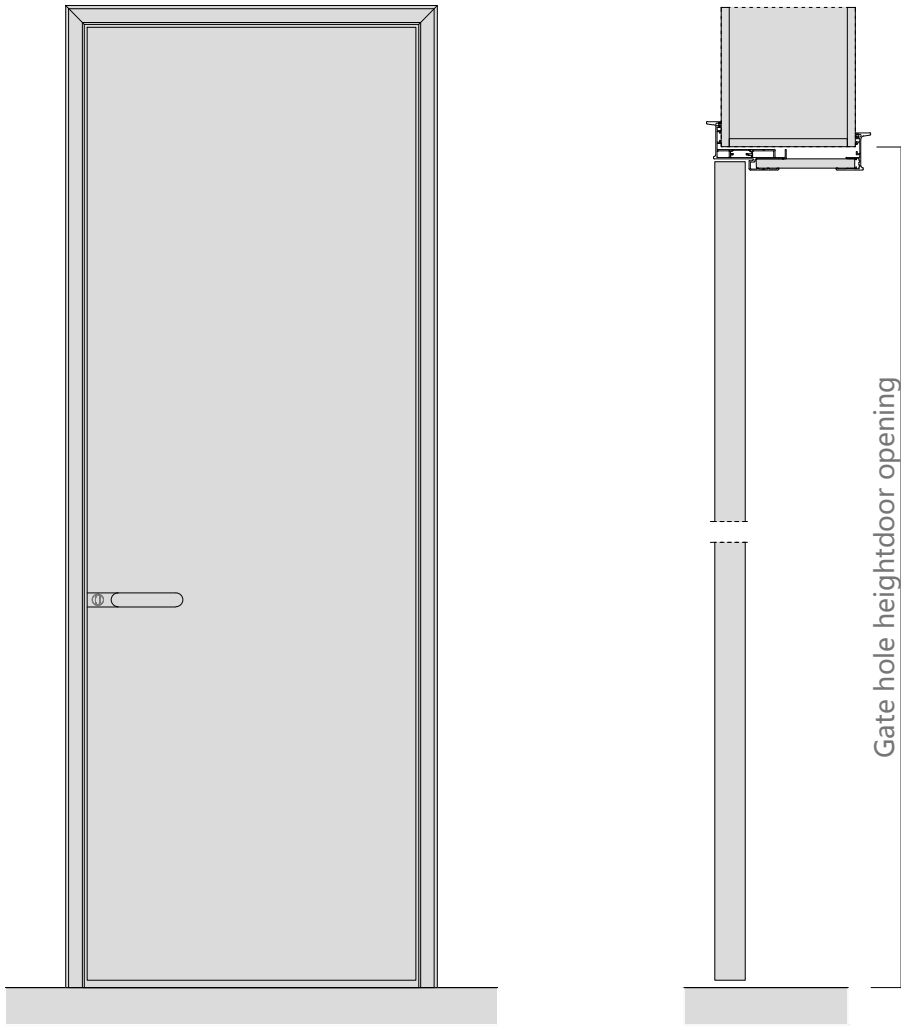

图 9

Aluminum color

Surface material: PET plate

Panel: clear glass

Door cover-single door opening

Door hole opening width
Standard size (in mm): 790 / 890 / 990

Gate hole opening height
Standard size (in mm):
2050/2150/2250/2350/2450/2550/2650/2750

Wall thickness
Standard size (in mm): 100-300

Door hole opening width
Standard size (in mm): 1090 / 1190 / 1290 / 1390/149

Gate hole opening height
Standard size (in mm):
2050/2150/2250/2350/2450/2550/2650/2750

Wall thickness
Standard size (in mm): 100-300

Door cover-open the door

Door hole opening width
Standard size (in mm): 1560/ 1760 / 1860 /1960

Wall thickness
Standard size (in mm): 100-300

Gate hole opening height
Standard size (in mm): 2050/2150/2250/2350/2450/2550/2650/2750

Relove system inside the door

Opening production requirements :

- 1 The opening is 90 degrees horizontal and vertical
- 2 European pine board and joinery board with base (15mm or 18mm thick)
- 3 Base plate and wall stack foam bond, expansion nail fixed base plate, must be firm (22 pins / openings)