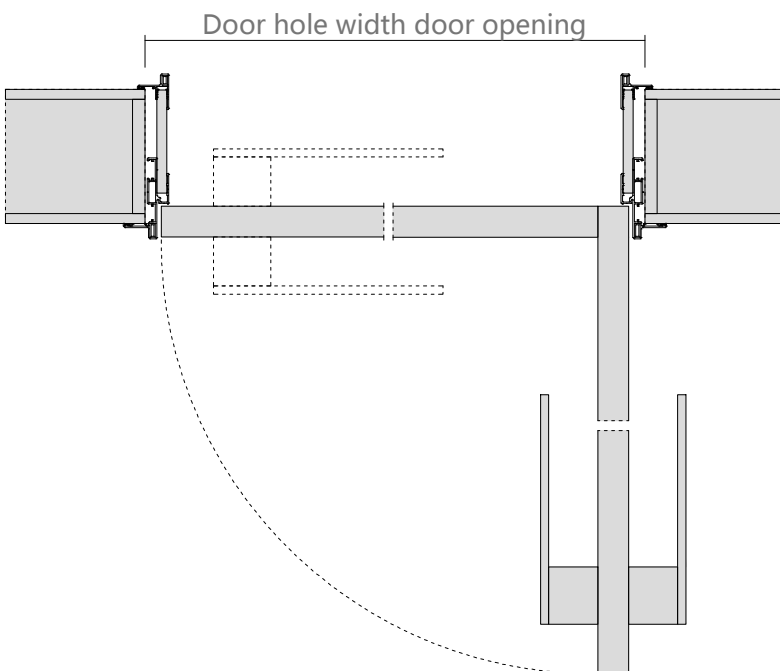

图 11

Aluminum color

Surface material: PET paint-free plate

Facial material: triamine plate

Door cover-single door opening

Door hole opening width
Standard size (in mm): 790 / 890 / 990

Gate hole opening height
Standard size (in mm):
2050/2150/2250/2350/2450/2550/2650/2750

Wall thickness
Standard size (in mm): 100-300

Door hole opening width
Standard size (in mm): 1090 / 1190 / 1290 /1390/1490

Gate hole opening height
Standard size (in mm):
2050/2150/2250/2350/2450/2550/2650/2750

Wall thickness
Standard size (in mm): 100-300

Door cover-open the door

Door hole opening width
Standard size (in mm): 1560/ 1760 / 1860 /1960

Wall thickness
Standard size (in mm): 100-300

Gate hole opening height
Standard size (in mm): 2050/2150/2250/2350/2450/2550/2650/2750

Relove system inside the door

Opening production requirements :

- 1 The opening is 90 degrees horizontal and vertical
- 2 European pine board and joinery board with base (15mm or 18mm thick)
- 3 Base plate and wall stack foam bond, expansion nail fixed base plate, must be firm (22 pins / openings)