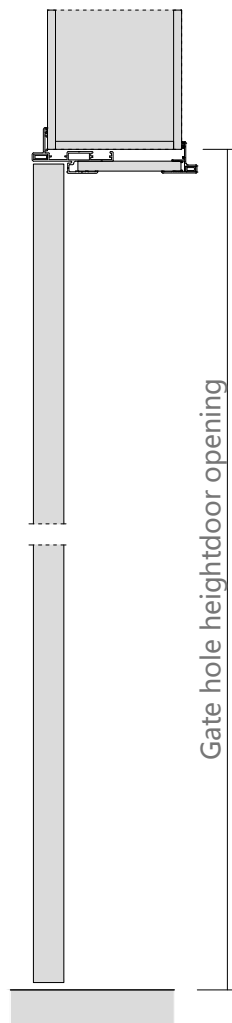

图 11

Aluminum color

Surface material: PET paint-free plate

Facial material: triamine plate

Door cover-single door opening

Door hole opening width
Standard size (in mm): 790 / 890 / 990

Gate hole opening height
Standard size (in mm):
2050/2150/2250/2350/2450/2550/2650/2750

Wall thickness
Standard size (in mm): 100-300

Door hole opening width
Standard size (in mm): 1090 / 1190 / 1290 /1390/1490

Gate hole opening height
Standard size (in mm):
2050/2150/2250/2350/2450/2550/2650/2750

Wall thickness
Standard size (in mm): 100-300

Door cover-open the door

Door hole opening width
Standard size (in mm): 1560/ 1760 / 1860 /1960

Wall thickness
Standard size (in mm): 100-300

Gate hole opening height
Standard size (in mm): 2050/2150/2250/2350/2450/2550/2650/2750

Schematic diagram of hole

Schematic diagram of the hole opening section

- 1 White, drywall,wallpaper,wall cloth,latex paint wall (Figure A)
- 2 Wall board wall (Figure B)

Double panel

Pure (single door opening)