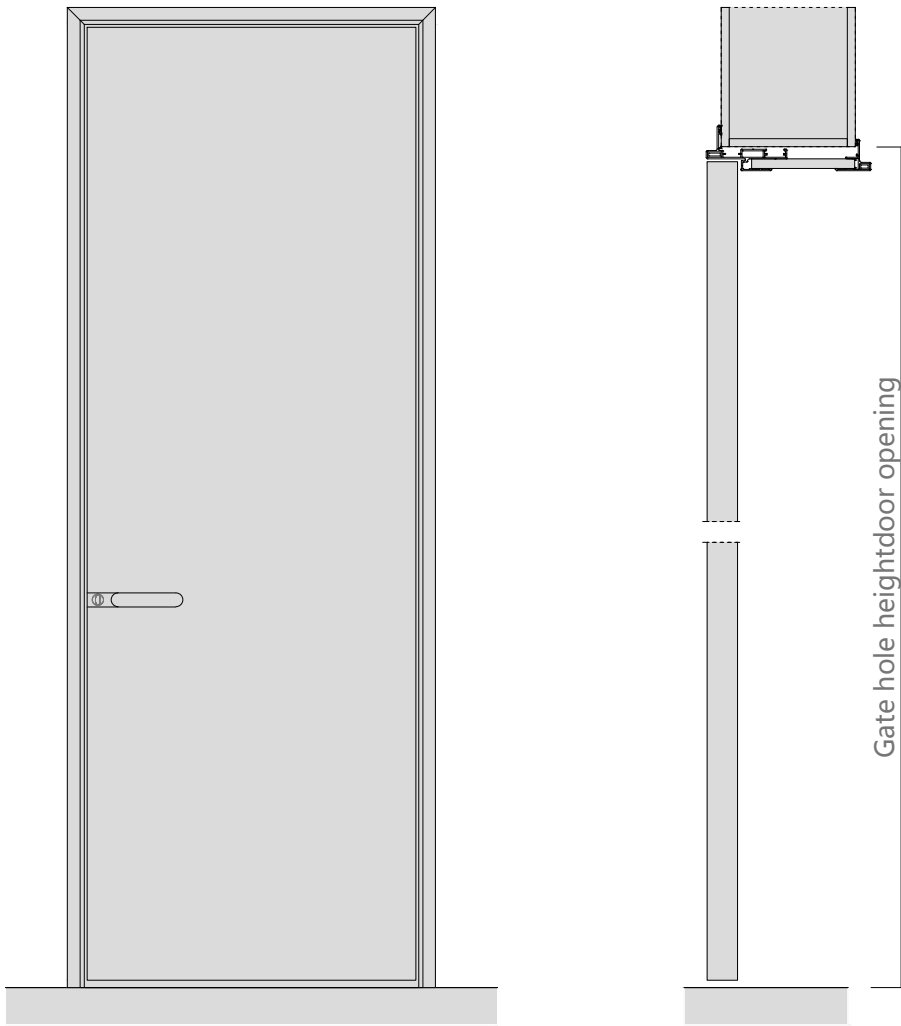

图 11

Aluminum color

Surface material: PET paint-free plate

Facial material: triamine plate

Door cover-single door opening

Door hole opening width
Standard size (in mm): 790 / 890 / 990

Gate hole opening height
Standard size (in mm):
2050/2150/2250/2350/2450/2550/2650/2750

Wall thickness
Standard size (in mm): 100-300

Door hole opening width
Standard size (in mm): 1090 / 1190 / 1290 /1390/1490

Gate hole opening height
Standard size (in mm):
2050/2150/2250/2350/2450/2550/2650/2750

Wall thickness
Standard size (in mm): 100-300

Door cover-open the door

Door hole opening width
Standard size (in mm): 1560/ 1760 / 1860 /1960

Wall thickness
Standard size (in mm): 100-300

Gate hole opening height
Standard size (in mm): 2050/2150/2250/2350/2450/2550/2650/2750

Relove system inside the door

Opening production requirements :

- 1 The opening is 90 degrees horizontal and vertical
- 2 European pine board and joinery board with base (15mm or 18mm thick)
- 3 Base plate and wall stack foam bond, expansion nail fixed base plate, must be firm (22 pins / openings)