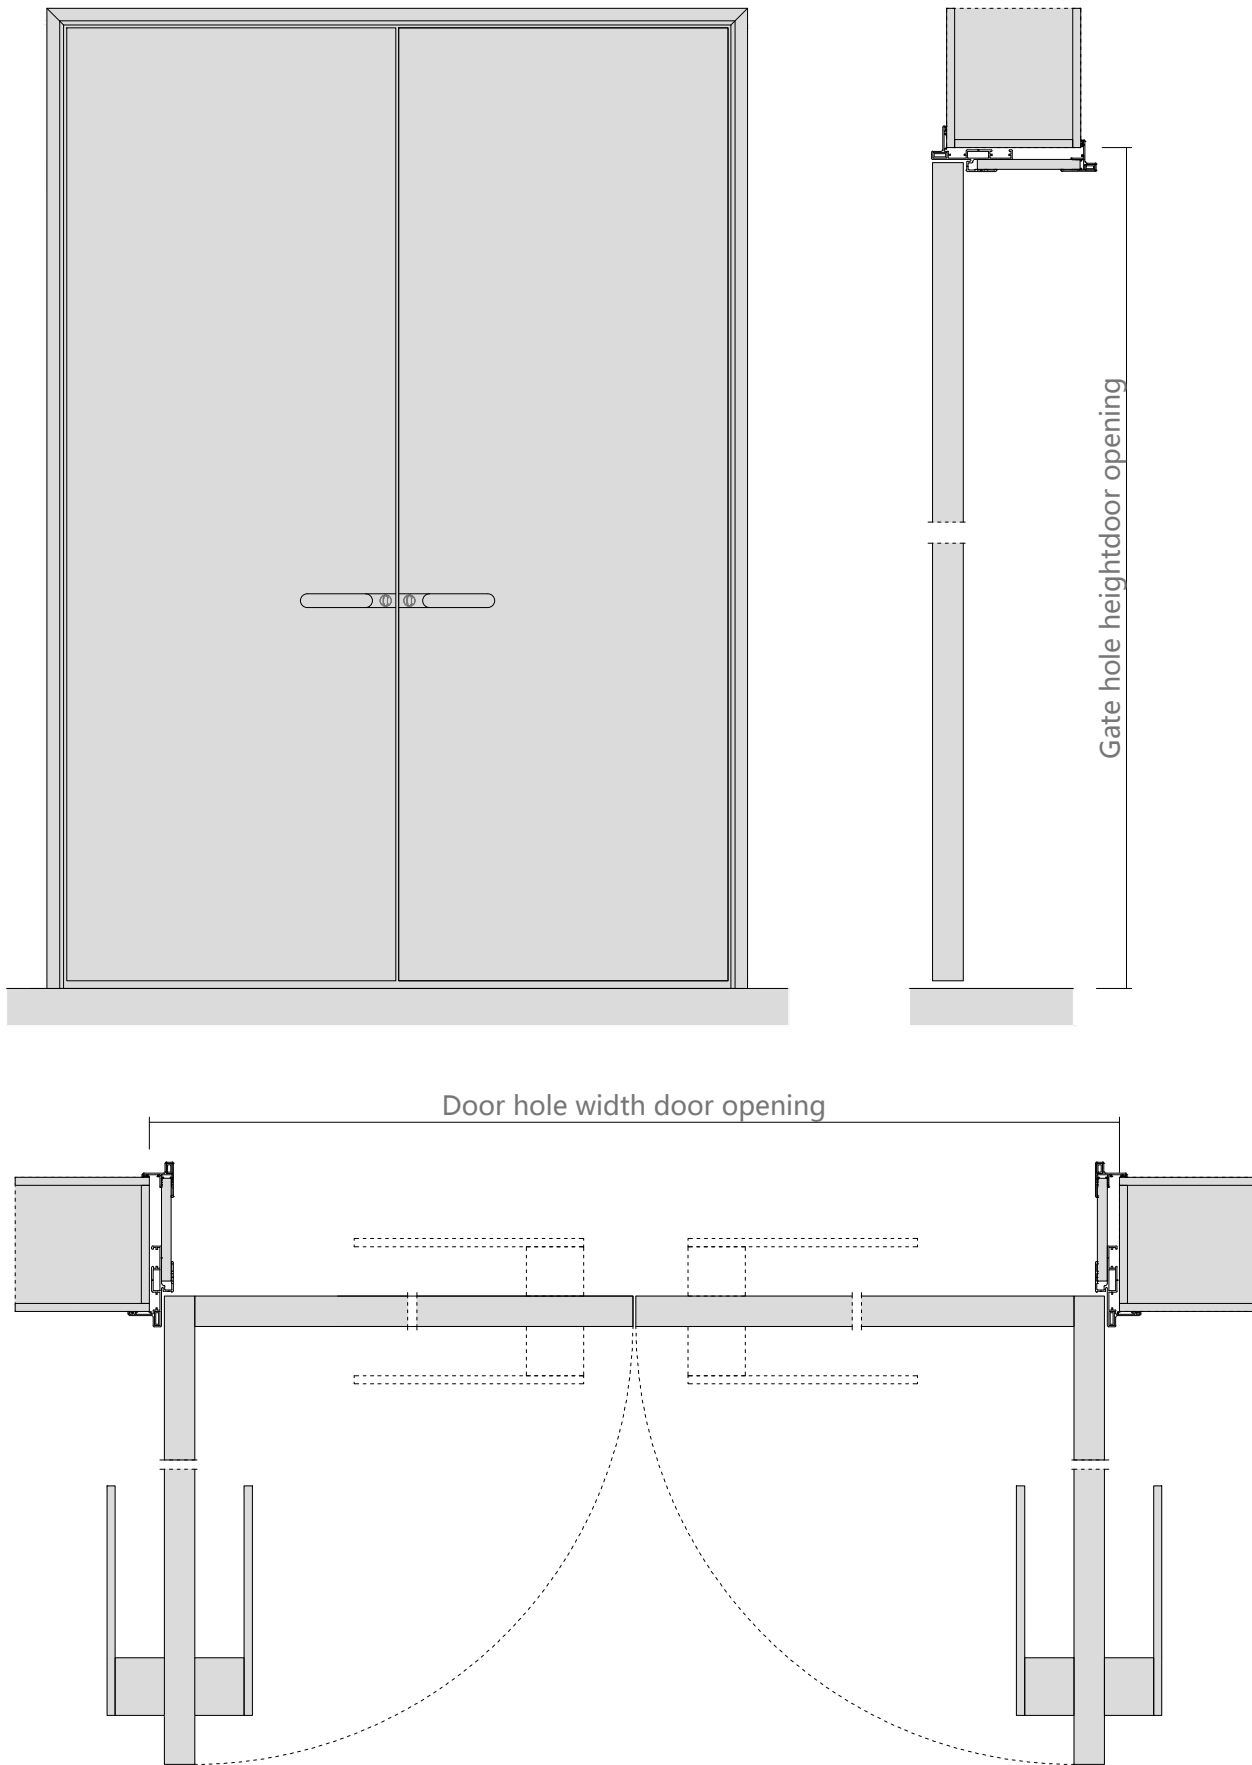

图 11

Aluminum color

Surface material: PET paint-free plate

Facial material: triamine plate

Door cover-single door opening

Door hole opening width
Standard size (in mm): 790 / 890 / 990

Gate hole opening height
Standard size (in mm):
2050/2150/2250/2350/2450/2550/2650/2750

Wall thickness
Standard size (in mm): 100-300

Door hole opening width
Standard size (in mm): 1090 / 1190 / 1290 /1390/1490

Gate hole opening height
Standard size (in mm):
2050/2150/2250/2350/2450/2550/2650/2750

Wall thickness
Standard size (in mm): 100-300

Door cover-open the door

Door hole opening width
Standard size (in mm): 1560/ 1760 / 1860 /1960

Wall thickness
Standard size (in mm): 100-300

Gate hole opening height
Standard size (in mm): 2050/2150/2250/2350/2450/2550/2650/2750

Relove system inside the door

Opening production requirements :

- 1 The opening is 90 degrees horizontal and vertical
- 2 European pine board and joinery board with base (15mm or 18mm thick)
- 3 Base plate and wall stack foam bond, expansion nail fixed base plate, must be firm (22 pins / openings)