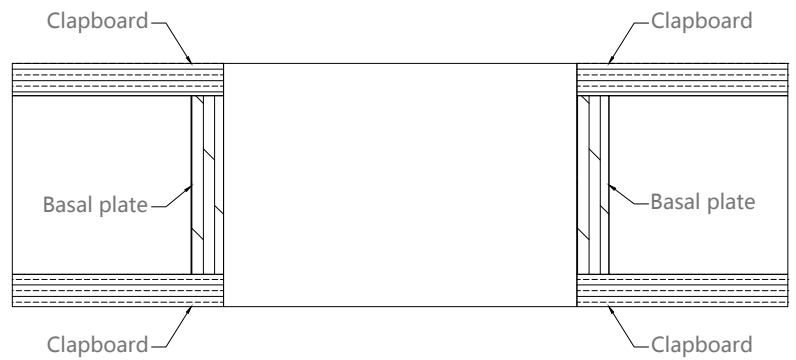

Wall thickness
Standard size (in mm): 100-300

Door cover-open the door

Door hole opening width
Standard size (in mm): 1560/ 1760 / 1860 /1960

Wall thickness
Standard size (in mm): 100-300

Gate hole opening height
Standard size (in mm): 2050/2150/2250/2350/2450/2550/2650/2750

Relove system inside the door

Opening production requirements :

- 1 The opening is 90 degrees horizontal and vertical
- 2 European pine board and joinery board with base (15mm or 18mm thick)
- 3 Base plate and wall stack foam bond, expansion nail fixed base plate, must be firm (22 pins / openings)

Schematic diagram of hole

Schematic diagram of the hole opening section

- 1 White, drywall,wallpaper,wall cloth,latex paint wall (Figure A)
- 2 Wall board wall (Figure B)

Double panel

Pure (single door opening)