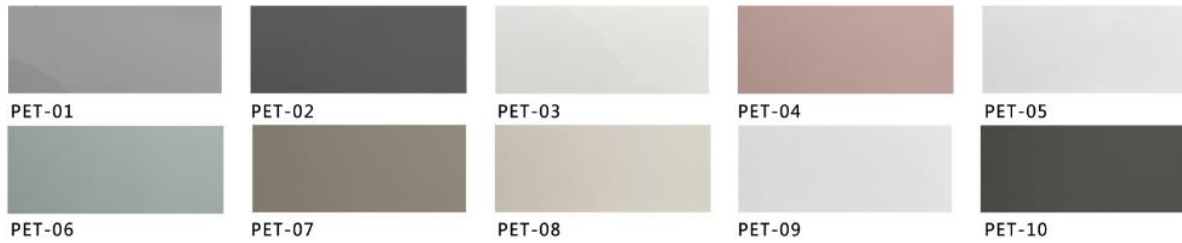

图 11

Aluminum color

Surface material: PET paint-free plate

Facial material: triamine plate

Door cover-single door opening

Door hole opening width
Standard size (in mm): 790 / 890 / 990

Gate hole opening height
Standard size (in mm):
2050/2150/2250/2350/2450/2550/2650/2750