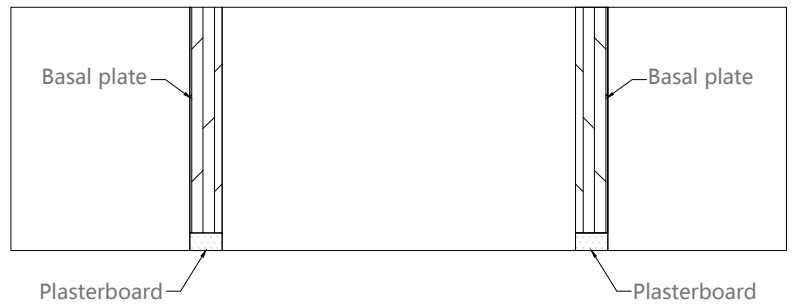

Wall thickness
Standard size (in mm): 100-300

Door cover-open the door

Door hole opening width
Standard size (in mm): 1560/ 1760 / 1860 /1960

Wall thickness
Standard size (in mm): 100-300

Gate hole opening height
Standard size (in mm): 2050/2150/2250/2350/2450/2550/2650/2750

Relove system inside the door

Opening production requirements :

- 1 The opening is 90 degrees horizontal and vertical
- 2 European pine board and joinery board with base (15mm or 18mm thick)
- 3 Base plate and wall stack foam bond, expansion nail fixed base plate, must be firm (22 pins / openings)

Schematic diagram of hole

Schematic diagram of the hole opening section

- 1 White, drywall,wallpaper,wall cloth,latex paint wall (Figure A)
- 2 Wall board wall (Figure B)

Double panel

Pure (single door opening)