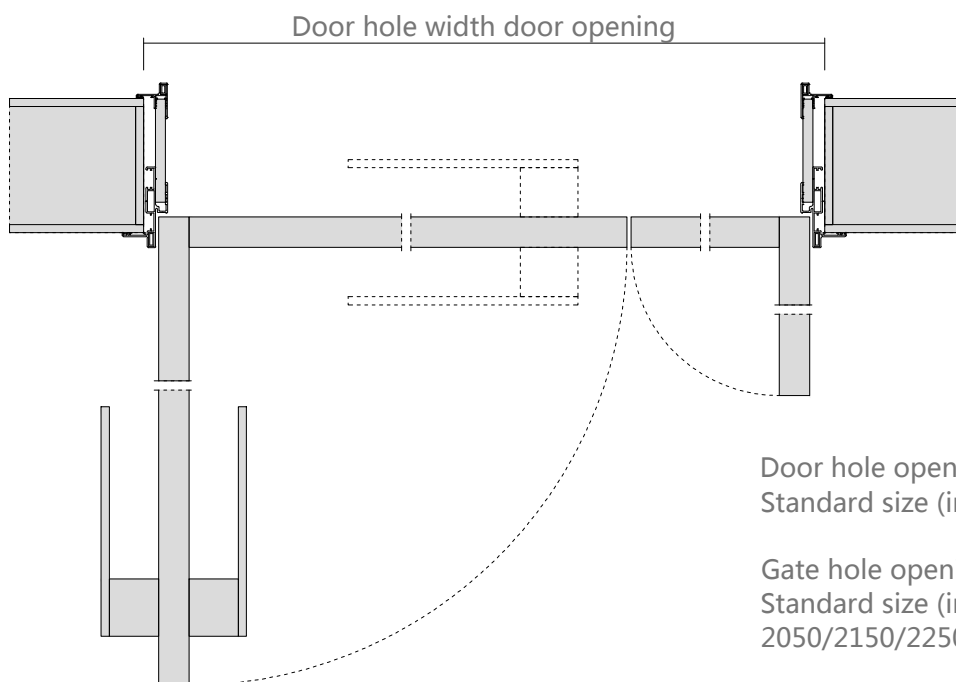

图 11

Aluminum color

Surface material: PET paint-free plate

Facial material: triamine plate

Door cover-single door opening

Door hole opening width
Standard size (in mm): 790 / 890 / 990

Gate hole opening height
Standard size (in mm):
2050/2150/2250/2350/2450/2550/2650/2750

Wall thickness
Standard size (in mm): 100-300

Door hole opening width
Standard size (in mm): 1090 / 1190 / 1290 /1390/1490

Gate hole opening height
Standard size (in mm):
2050/2150/2250/2350/2450/2550/2650/2750

Wall thickness
Standard size (in mm): 100-300

Door cover-open the door

Door hole opening width
Standard size (in mm): 1560/ 1760 / 1860 /1960

Wall thickness
Standard size (in mm): 100-300

Gate hole opening height
Standard size (in mm): 2050/2150/2250/2350/2450/2550/2650/2750

Relove system inside the door

Opening production requirements :

- 1 The opening is 90 degrees horizontal and vertical
- 2 European pine board and joinery board with base (15mm or 18mm thick)
- 3 Base plate and wall stack foam bond, expansion nail fixed base plate, must be firm (22 pins / openings)