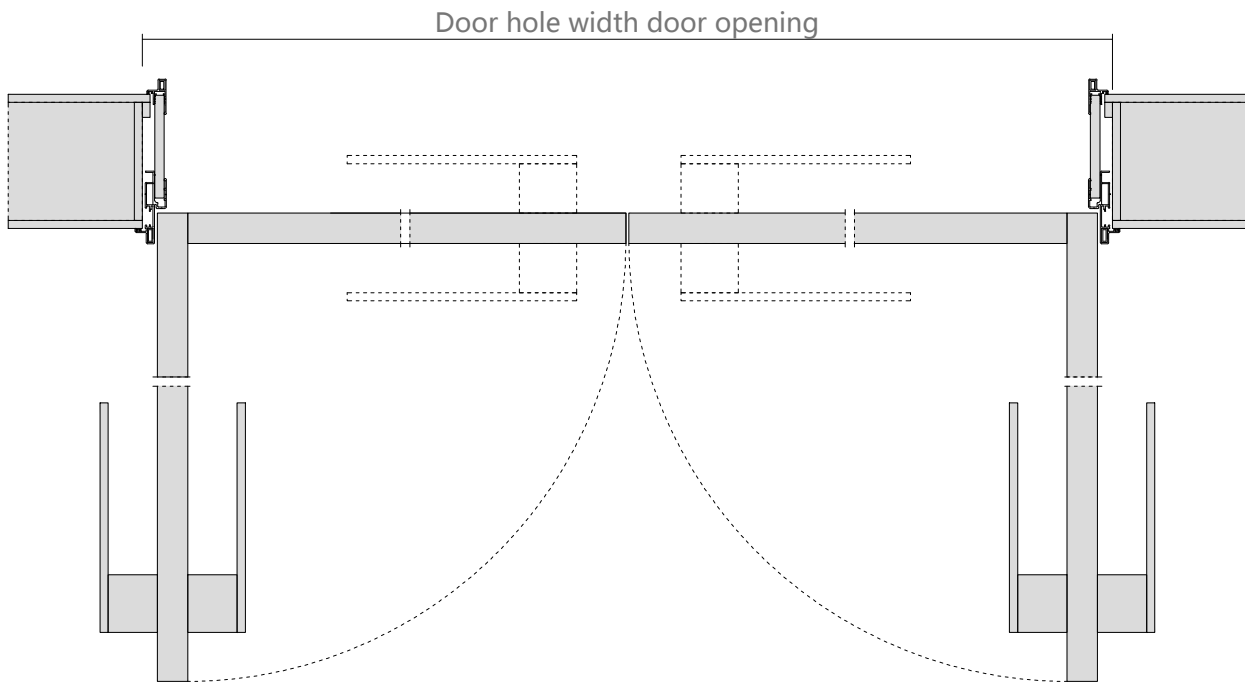

图 10

Aluminum color

Surface material: PET paint-free plate

Facial material: triamine plate

Door cover-single door opening

Door hole opening width
Standard size (in mm): 790 / 890 / 990

Gate hole opening height
Standard size (in mm):
2050/2150/2250/2350/2450/2550/2650/2750

Wall thickness
Standard size (in mm): 100-300

Door hole opening width
Standard size (in mm): 1090 / 1190 / 1290 /1390/1490

Gate hole opening height
Standard size (in mm):
2050/2150/2250/2350/2450/2550/2650/2750

Wall thickness
Standard size (in mm): 100-300

Door cover-open the door

Door hole opening width
Standard size (in mm): 1560/ 1760 / 1860 /1960

Wall thickness
Standard size (in mm): 100-300

Gate hole opening height
Standard size (in mm): 2050/2150/2250/2350/2450/2550/2650/2750

Relove system inside the door

Opening production requirements :

1 The opening is 90 degrees horizontal and vertical

2 European pine board and joinery board with base
(15mm or 18mm thick)

3 Base plate and wall stack foam bond, expansion nail
fixed base plate, must be firm (22 pins / openings)