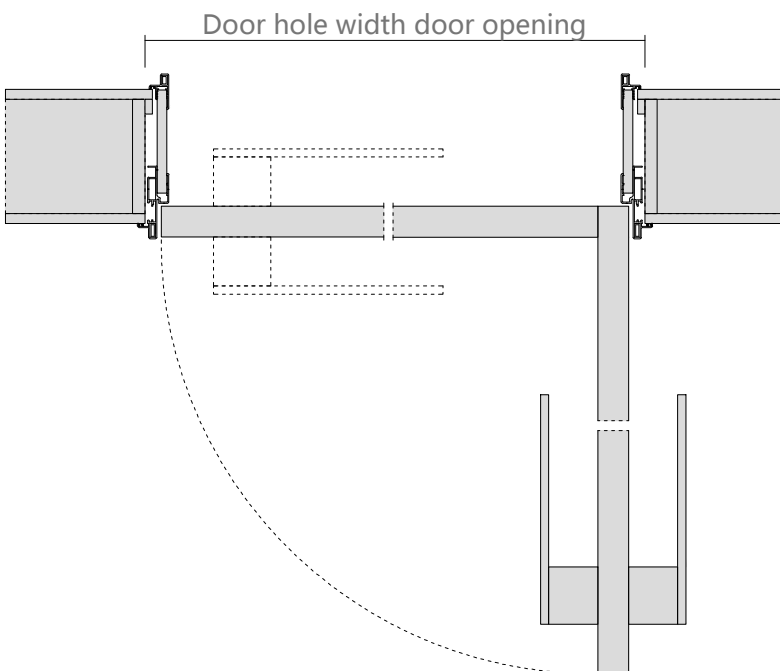

图 10

Aluminum color

Surface material: PET paint-free plate

Facial material: triamine plate

Door cover-single door opening

Door hole opening width
Standard size (in mm): 790 / 890 / 990

Gate hole opening height
Standard size (in mm):
2050/2150/2250/2350/2450/2550/2650/2750

Wall thickness
Standard size (in mm): 100-300

Door hole opening width
Standard size (in mm): 1090 / 1190 / 1290 /1390/1490

Gate hole opening height
Standard size (in mm):
2050/2150/2250/2350/2450/2550/2650/2750

Wall thickness
Standard size (in mm): 100-300

Door cover-open the door

Door hole opening width
Standard size (in mm): 1560/ 1760 / 1860 /1960

Wall thickness
Standard size (in mm): 100-300

Gate hole opening height
Standard size (in mm): 2050/2150/2250/2350/2450/2550/2650/2750

Relove system inside the door

Opening production requirements :

1 The opening is 90 degrees horizontal and vertical

2 European pine board and joinery board with base
(15mm or 18mm thick)

3 Base plate and wall stack foam bond, expansion nail
fixed base plate, must be firm (22 pins / openings)