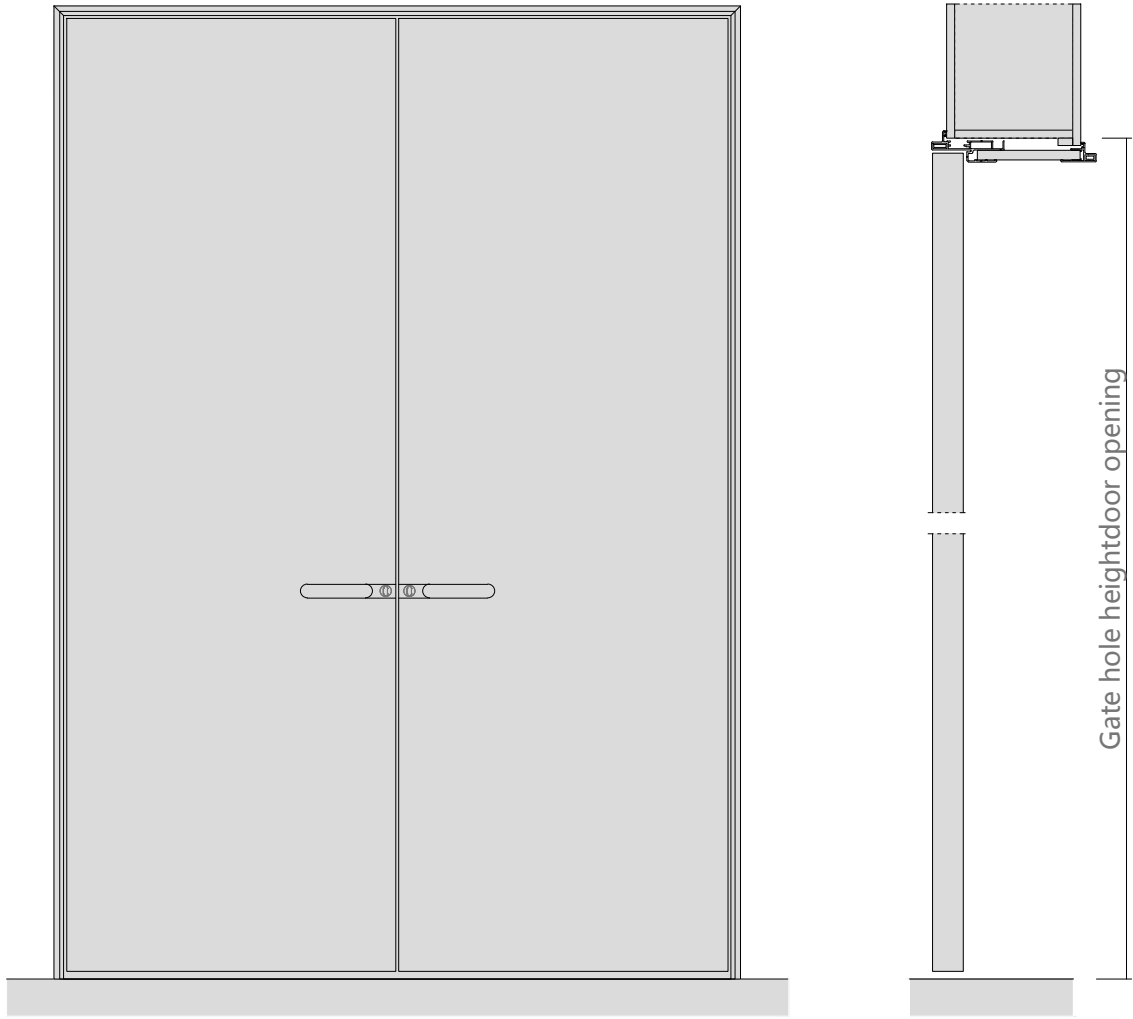

图 10

Aluminum color

Surface material: PET paint-free plate

Facial material: triamine plate

Door cover-single door opening

Door hole opening width
Standard size (in mm): 790 / 890 / 990

Gate hole opening height
Standard size (in mm):
2050/2150/2250/2350/2450/2550/2650/2750

Wall thickness
Standard size (in mm): 100-300

Door hole opening width
Standard size (in mm): 1090 / 1190 / 1290 /1390/1490

Gate hole opening height
Standard size (in mm):
2050/2150/2250/2350/2450/2550/2650/2750

Wall thickness
Standard size (in mm): 100-300

Door cover-open the door

Door hole opening width
Standard size (in mm): 1560/ 1760 / 1860 /1960

Wall thickness
Standard size (in mm): 100-300

Gate hole opening height
Standard size (in mm): 2050/2150/2250/2350/2450/2550/2650/2750

Relove system inside the door

Opening production requirements :

1 The opening is 90 degrees horizontal and vertical

2 European pine board and joinery board with base
(15mm or 18mm thick)

3 Base plate and wall stack foam bond, expansion nail
fixed base plate, must be firm (22 pins / openings)