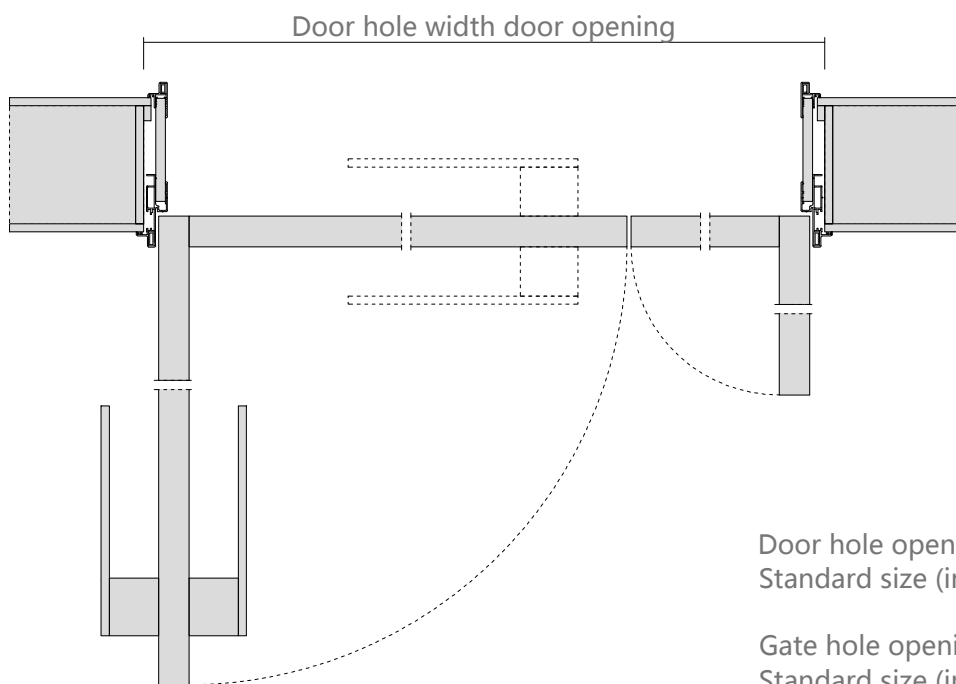

图 10

Aluminum color

Surface material: PET paint-free plate

Facial material: triamine plate

Door cover-single door opening

Door hole opening width
Standard size (in mm): 790 / 890 / 990

Gate hole opening height
Standard size (in mm):
2050/2150/2250/2350/2450/2550/2650/2750

Wall thickness
Standard size (in mm): 100-300

Door hole opening width
Standard size (in mm): 1090 / 1190 / 1290 /1390/1490

Gate hole opening height
Standard size (in mm):
2050/2150/2250/2350/2450/2550/2650/2750

Wall thickness
Standard size (in mm): 100-300

Door cover-open the door

Door hole opening width
Standard size (in mm): 1560/ 1760 / 1860 /1960

Wall thickness
Standard size (in mm): 100-300

Gate hole opening height
Standard size (in mm): 2050/2150/2250/2350/2450/2550/2650/2750

Relove system inside the door

Opening production requirements :

1 The opening is 90 degrees horizontal and vertical

2 European pine board and joinery board with base
(15mm or 18mm thick)

3 Base plate and wall stack foam bond, expansion nail
fixed base plate, must be firm (22 pins / openings)