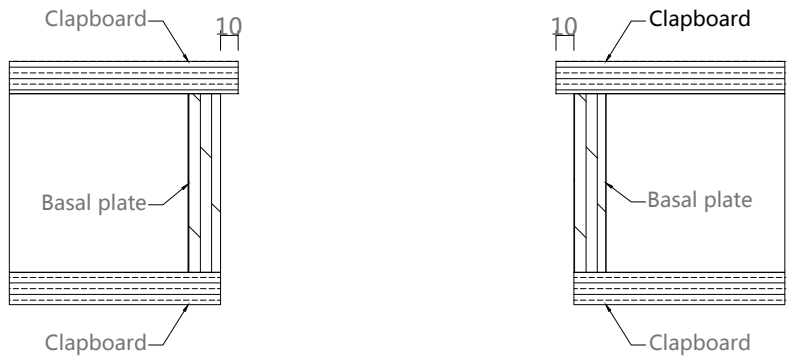

Wall thickness
Standard size (in mm): 100-300

Door cover-open the door

Door hole opening width
Standard size (in mm): 1560/ 1760 / 1860 /1960

Wall thickness
Standard size (in mm): 100-300

Gate hole opening height
Standard size (in mm): 2050/2150/2250/2350/2450/2550/2650/2750

Relove system inside the door

Opening production requirements :

1 The opening is 90 degrees horizontal and vertical

2 European pine board and joinery board with base
(15mm or 18mm thick)

3 Base plate and wall stack foam bond, expansion nail
fixed base plate, must be firm (22 pins / openings)

Schematic diagram of hole

Schematic diagram of the hole opening section

- 1 White, drywall,wallpaper,wall cloth,latex paint wall (Figure A)
- 2 Wall board wall (Figure B)

Double panel

Pure (single door opening)