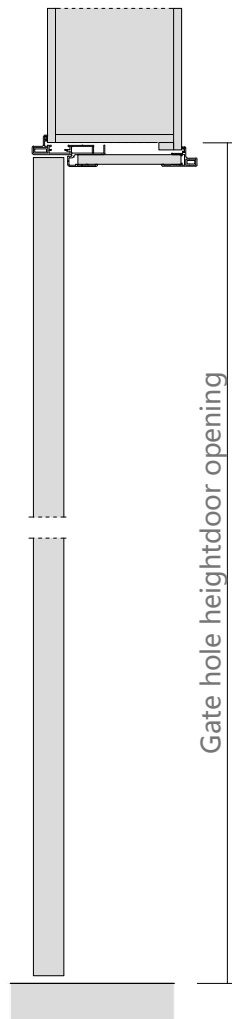

图 10

Aluminum color

Surface material: PET paint-free plate

Facial material: triamine plate

Door cover-single door opening

Door hole opening width
Standard size (in mm): 790 / 890 / 990

Gate hole opening height
Standard size (in mm):
2050/2150/2250/2350/2450/2550/2650/2750

Wall thickness
Standard size (in mm): 100-300

Door hole opening width
Standard size (in mm): 1090 / 1190 / 1290 /1390/1490

Gate hole opening height
Standard size (in mm):
2050/2150/2250/2350/2450/2550/2650/2750

Wall thickness
Standard size (in mm): 100-300

Door cover-open the door

Door hole opening width
Standard size (in mm): 1560/ 1760 / 1860 /1960

Wall thickness
Standard size (in mm): 100-300

Gate hole opening height
Standard size (in mm): 2050/2150/2250/2350/2450/2550/2650/2750

Schematic diagram of hole

Schematic diagram of the hole opening section

- 1 White, drywall,wallpaper,wall cloth,latex paint wall (Figure A)
- 2 Wall board wall (Figure B)

Double panel

Pure (single door opening)