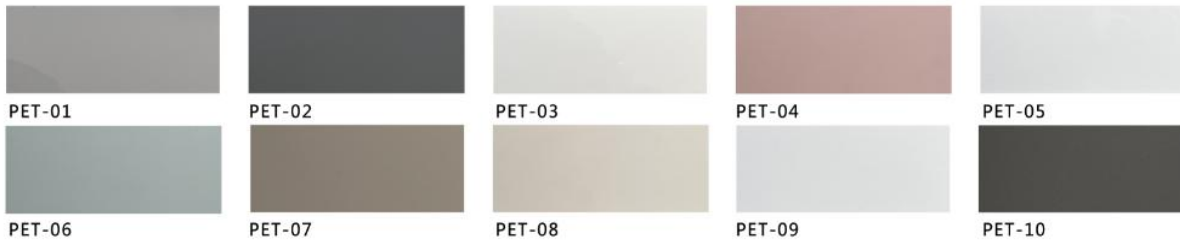

图 10

Aluminum color

Surface material: PET paint-free plate

Facial material: triamine plate

Door cover-single door opening

Door hole opening width
Standard size (in mm): 790 / 890 / 990

Gate hole opening height
Standard size (in mm):
2050/2150/2250/2350/2450/2550/2650/2750