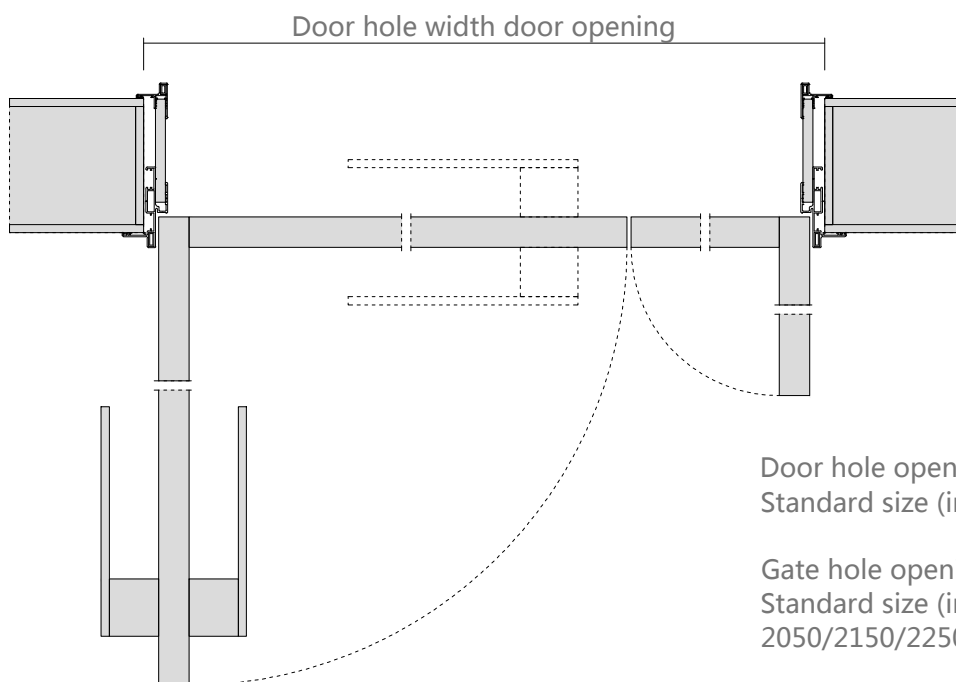

Aluminum color

Surface material: PET plate

Panel: clear glass

Door cover-single door opening

Door hole opening width
Standard size (in mm): 790 / 890 / 990

Gate hole opening height
Standard size (in mm):
2050/2150/2250/2350/2450/2550/2650/2750

Wall thickness
Standard size (in mm): 100-300

Door hole opening width
Standard size (in mm): 1090 / 1190 / 1290 /1390/1490

Gate hole opening height
Standard size (in mm):
2050/2150/2250/2350/2450/2550/2650/2750

Wall thickness
Standard size (in mm): 100-300

Door cover-open the door

Door hole opening width
Standard size (in mm): 1560/ 1760 / 1860 /1960

Wall thickness
Standard size (in mm): 100-300

Gate hole opening height
Standard size (in mm): 2050/2150/2250/2350/2450/2550/2650/2750

Relove system inside the door

Opening production requirements :

- 1 The opening is 90 degrees horizontal and vertical
- 2 European pine board and joinery board with base (15mm or 18mm thick)
- 3 Base plate and wall stack foam bond, expansion nail fixed base plate, must be firm (22 pins / openings)