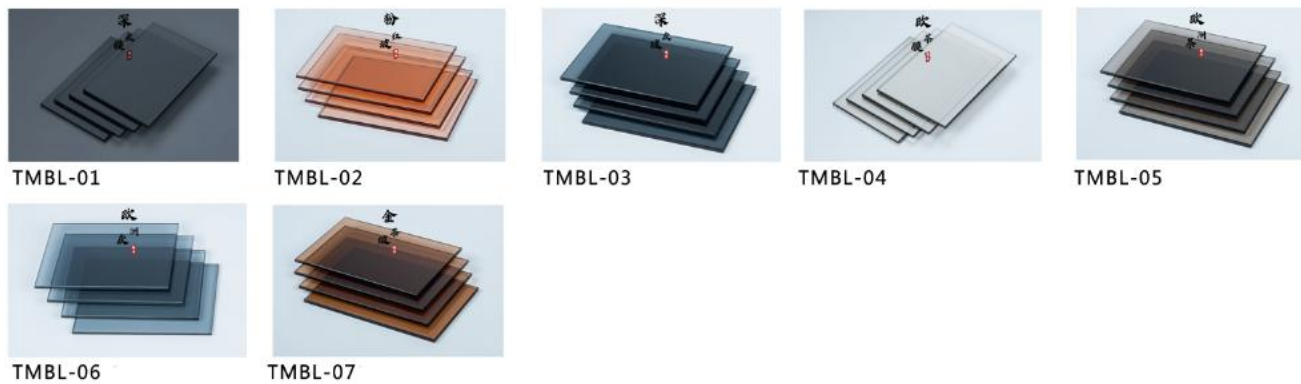

Aluminum color

Surface material: PET plate

Panel: clear glass

Door cover-single door opening

Door hole opening width
Standard size (in mm): 790 / 890 / 990

Gate hole opening height
Standard size (in mm):
2050/2150/2250/2350/2450/2550/2650/2750

Wall thickness
Standard size (in mm): 100-300

Door hole opening width
Standard size (in mm): 1090 / 1190 / 1290 /1390/1490

Gate hole opening height
Standard size (in mm):
2050/2150/2250/2350/2450/2550/2650/2750

Schematic diagram of hole

Schematic diagram of the hole opening section

- 1 White, drywall,wallpaper,wall cloth,latex paint wall (Figure A)
- 2 Wall board wall (Figure B)

Double panel

Pure (single door opening)