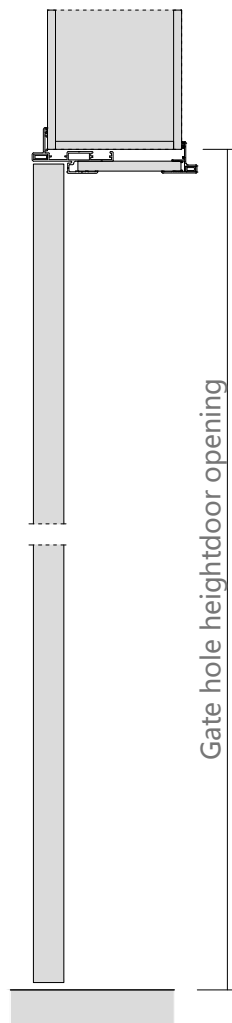

Aluminum color

Surface material: PET plate

Panel: clear glass

Door cover-single door opening

Door hole opening width
Standard size (in mm): 790 / 890 / 990

Gate hole opening height
Standard size (in mm):
2050/2150/2250/2350/2450/2550/2650/2750

Wall thickness
Standard size (in mm): 100-300

Door hole opening width
Standard size (in mm): 1090 / 1190 / 1290 /1390/1490

Gate hole opening height
Standard size (in mm):
2050/2150/2250/2350/2450/2550/2650/2750

Wall thickness
Standard size (in mm): 100-300

Door cover-open the door

Door hole opening width
Standard size (in mm): 1560/ 1760 / 1860 /1960

Wall thickness
Standard size (in mm): 100-300

Gate hole opening height
Standard size (in mm): 2050/2150/2250/2350/2450/2550/2650/2750

Schematic diagram of hole

Schematic diagram of the hole opening section

- 1 White, drywall,wallpaper,wall cloth,latex paint wall (Figure A)
- 2 Wall board wall (Figure B)

Double panel

Pure (single door opening)