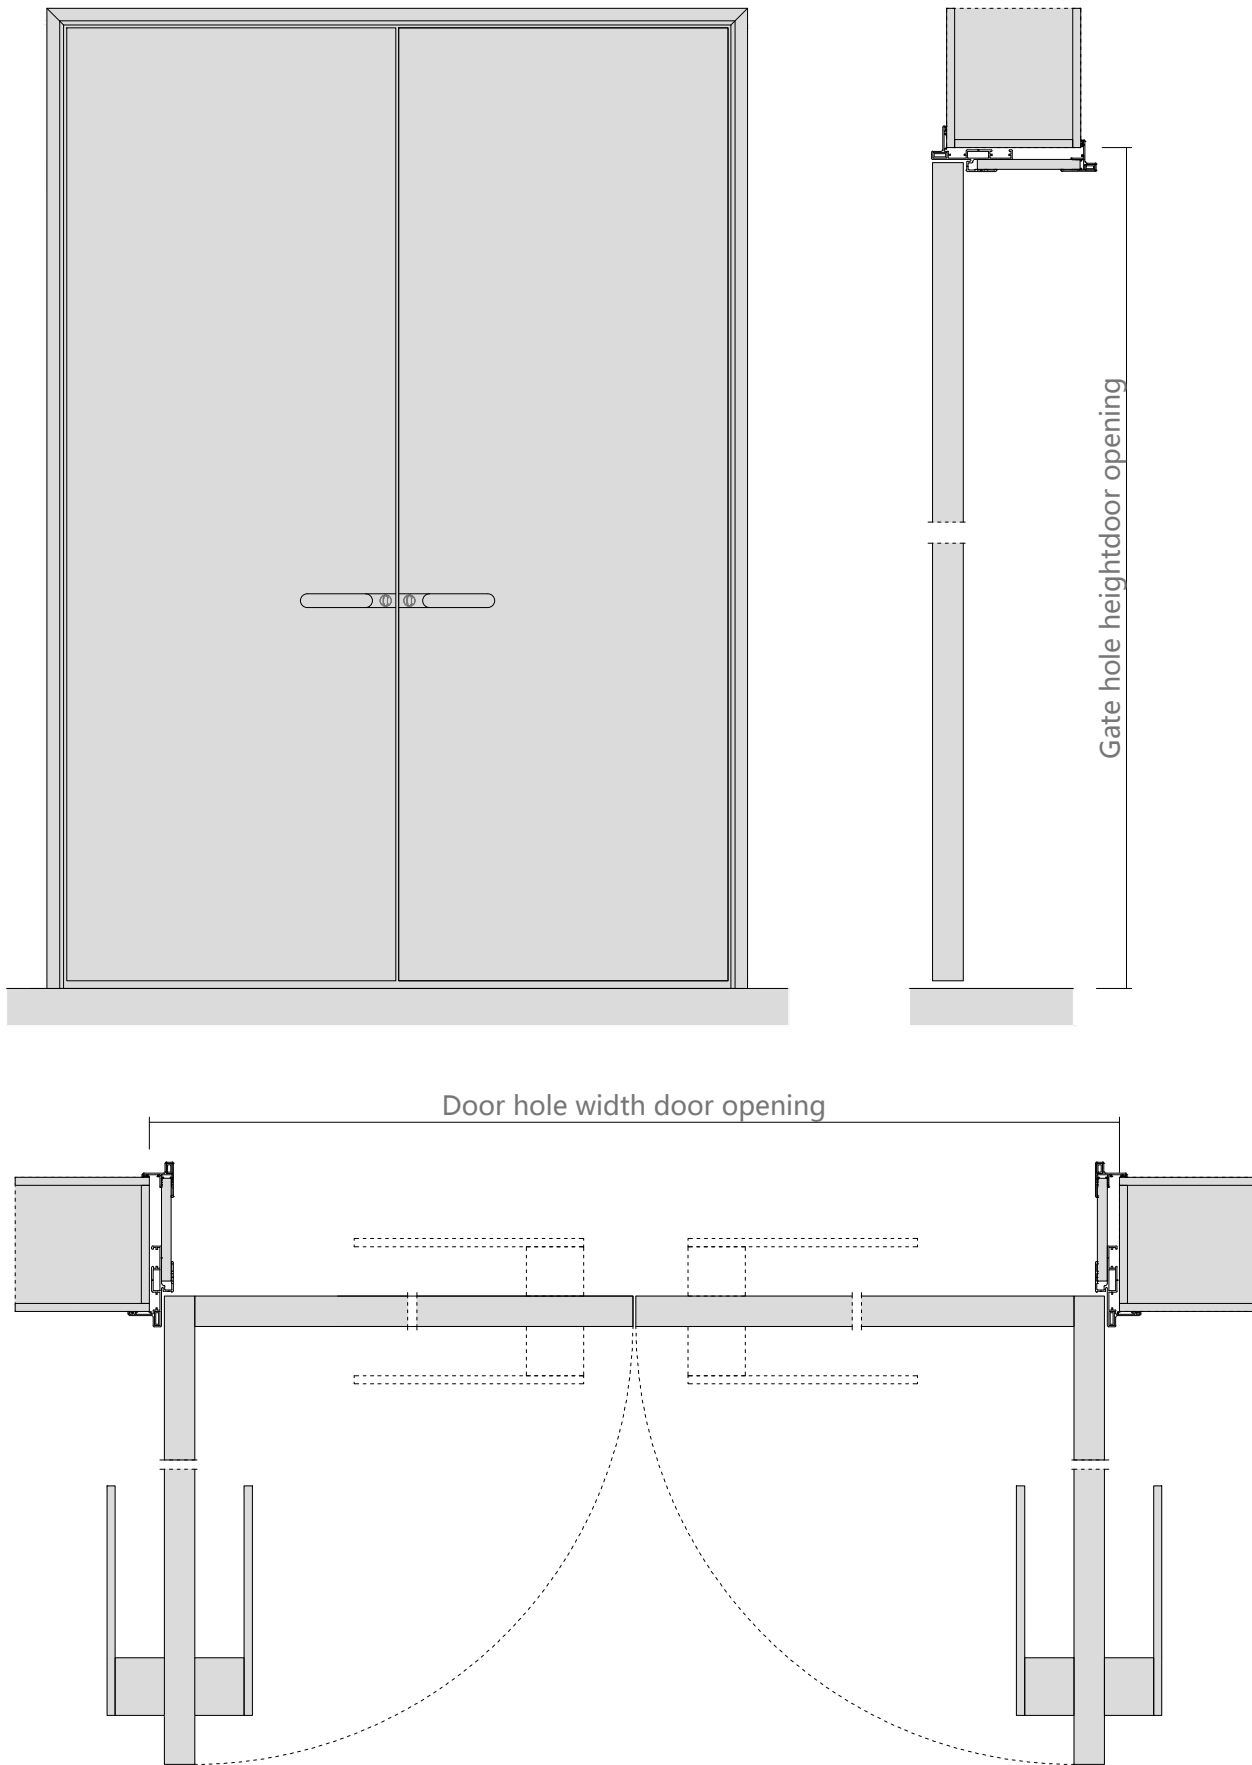

Aluminum color

Surface material: PET plate

Panel: clear glass

Door cover-single door opening

Door hole opening width
Standard size (in mm): 790 / 890 / 990

Gate hole opening height
Standard size (in mm):
2050/2150/2250/2350/2450/2550/2650/2750

Wall thickness
Standard size (in mm): 100-300

Door hole opening width
Standard size (in mm): 1090 / 1190 / 1290 /1390/1490

Gate hole opening height
Standard size (in mm):
2050/2150/2250/2350/2450/2550/2650/2750

Wall thickness
Standard size (in mm): 100-300

Door cover-open the door

Door hole opening width
Standard size (in mm): 1560/ 1760 / 1860 /1960

Wall thickness
Standard size (in mm): 100-300

Gate hole opening height
Standard size (in mm): 2050/2150/2250/2350/2450/2550/2650/2750

Relove system inside the door

Opening production requirements :

- 1 The opening is 90 degrees horizontal and vertical
- 2 European pine board and joinery board with base (15mm or 18mm thick)
- 3 Base plate and wall stack foam bond, expansion nail fixed base plate, must be firm (22 pins / openings)