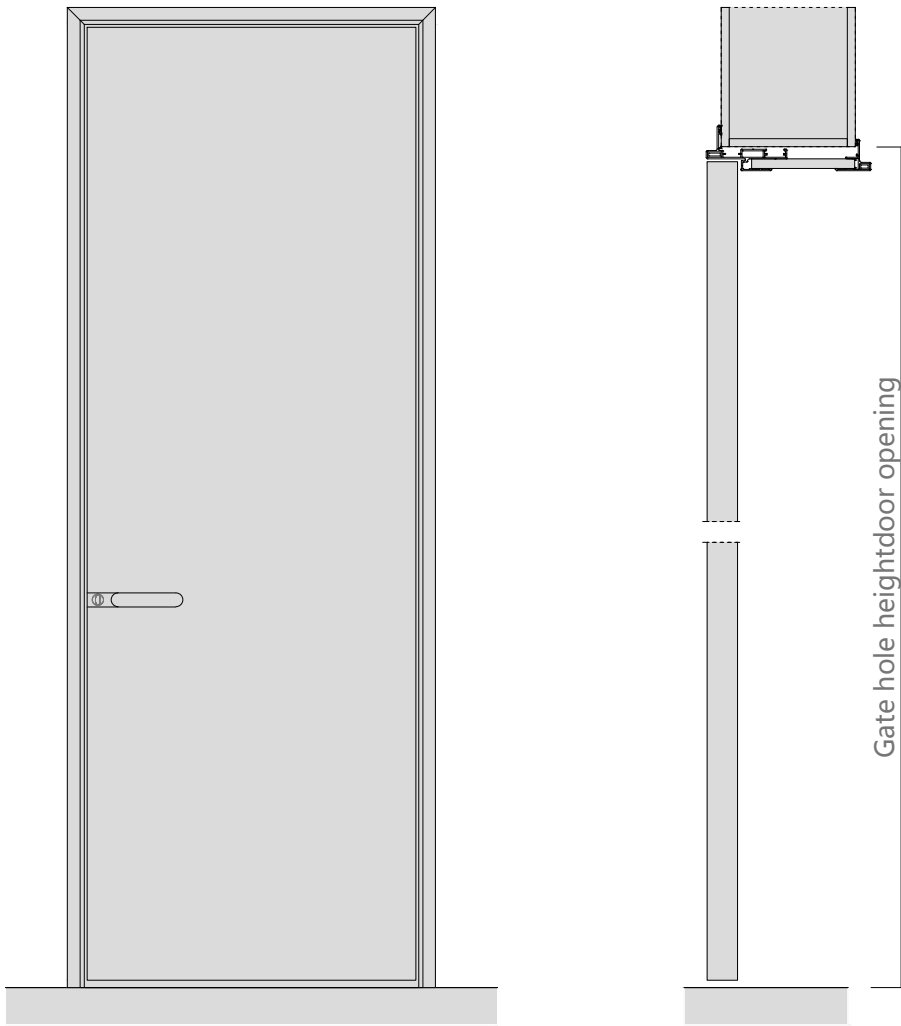

Aluminum color

Surface material: PET plate

Panel: clear glass

Door cover-single door opening

Door hole opening width
Standard size (in mm): 790 / 890 / 990

Gate hole opening height
Standard size (in mm):
2050/2150/2250/2350/2450/2550/2650/2750

Wall thickness
Standard size (in mm): 100-300

Door hole opening width
Standard size (in mm): 1090 / 1190 / 1290 /1390/1490

Gate hole opening height
Standard size (in mm):
2050/2150/2250/2350/2450/2550/2650/2750

Wall thickness
Standard size (in mm): 100-300

Door cover-open the door

Door hole opening width
Standard size (in mm): 1560/ 1760 / 1860 /1960

Wall thickness
Standard size (in mm): 100-300

Gate hole opening height
Standard size (in mm): 2050/2150/2250/2350/2450/2550/2650/2750

Relove system inside the door

Opening production requirements :

- 1 The opening is 90 degrees horizontal and vertical
- 2 European pine board and joinery board with base (15mm or 18mm thick)
- 3 Base plate and wall stack foam bond, expansion nail fixed base plate, must be firm (22 pins / openings)