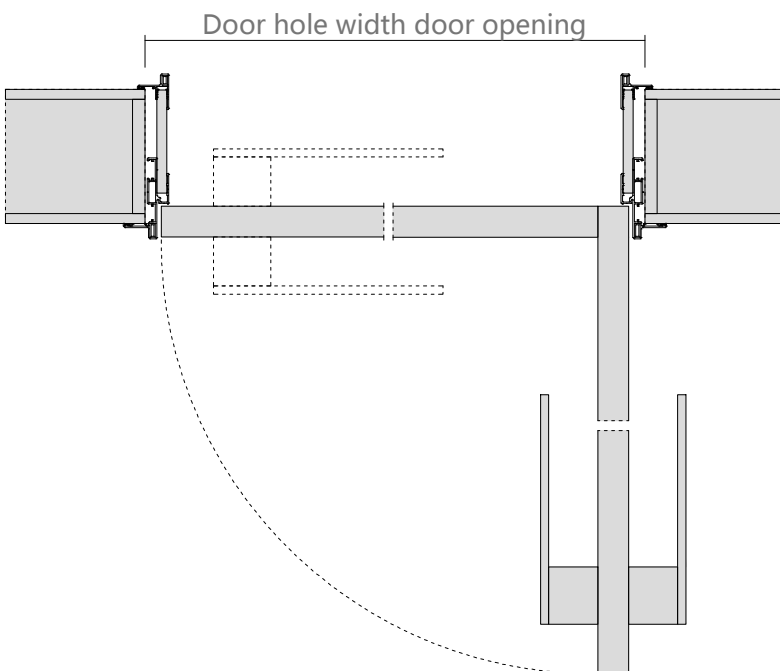

Aluminum color

Surface material: PET plate

Panel: clear glass

Door cover-single door opening

Door hole opening width
Standard size (in mm): 790 / 890 / 990

Gate hole opening height
Standard size (in mm):
2050/2150/2250/2350/2450/2550/2650/2750

Wall thickness
Standard size (in mm): 100-300

Door hole opening width
Standard size (in mm): 1090 / 1190 / 1290 /1390/1490

Gate hole opening height
Standard size (in mm):
2050/2150/2250/2350/2450/2550/2650/2750

Wall thickness
Standard size (in mm): 100-300

Door cover-open the door

Door hole opening width
Standard size (in mm): 1560/ 1760 / 1860 /1960

Wall thickness
Standard size (in mm): 100-300

Gate hole opening height
Standard size (in mm): 2050/2150/2250/2350/2450/2550/2650/2750

Relove system inside the door

Opening production requirements :

- 1 The opening is 90 degrees horizontal and vertical
- 2 European pine board and joinery board with base (15mm or 18mm thick)
- 3 Base plate and wall stack foam bond, expansion nail fixed base plate, must be firm (22 pins / openings)