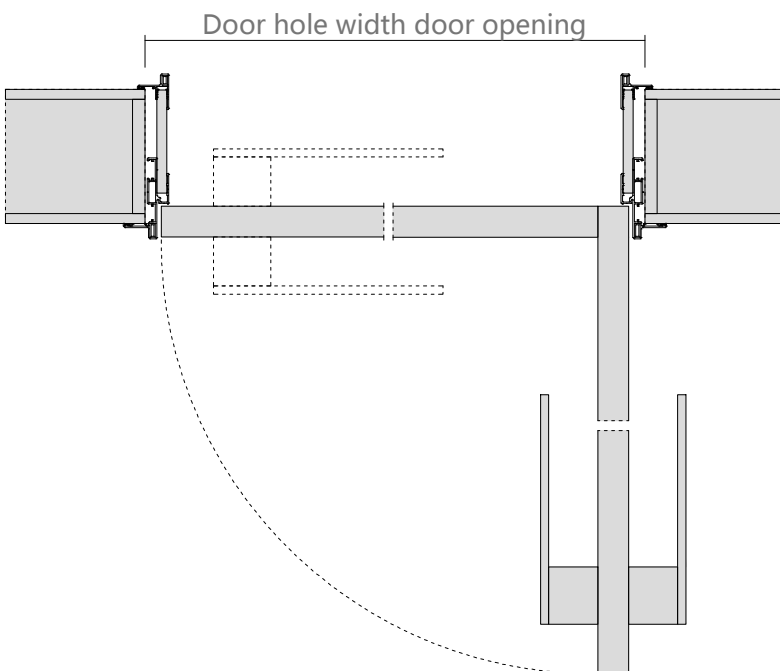

Aluminum color

Surface material: PET paint-free plate

Facial material: triamine plate

# Door cover-single door opening

Door hole opening width  
Standard size (in mm): 790 / 890 / 990

Gate hole opening height  
Standard size (in mm):  
2050/2150/2250/2350/2450/2550/2650/2750

Wall thickness  
Standard size (in mm): 100-300

Door hole opening width  
Standard size (in mm): 1090 / 1190 / 1290 /1390/1490

Gate hole opening height  
Standard size (in mm):  
2050/2150/2250/2350/2450/2550/2650/2750

Wall thickness  
Standard size (in mm): 100-300

# Door cover-open the door

---

Door hole opening width  
Standard size (in mm): 1560/ 1760 / 1860 /1960

Wall thickness  
Standard size (in mm): 100-300

Gate hole opening height  
Standard size (in mm): 2050/2150/2250/2350/2450/2550/2650/2750