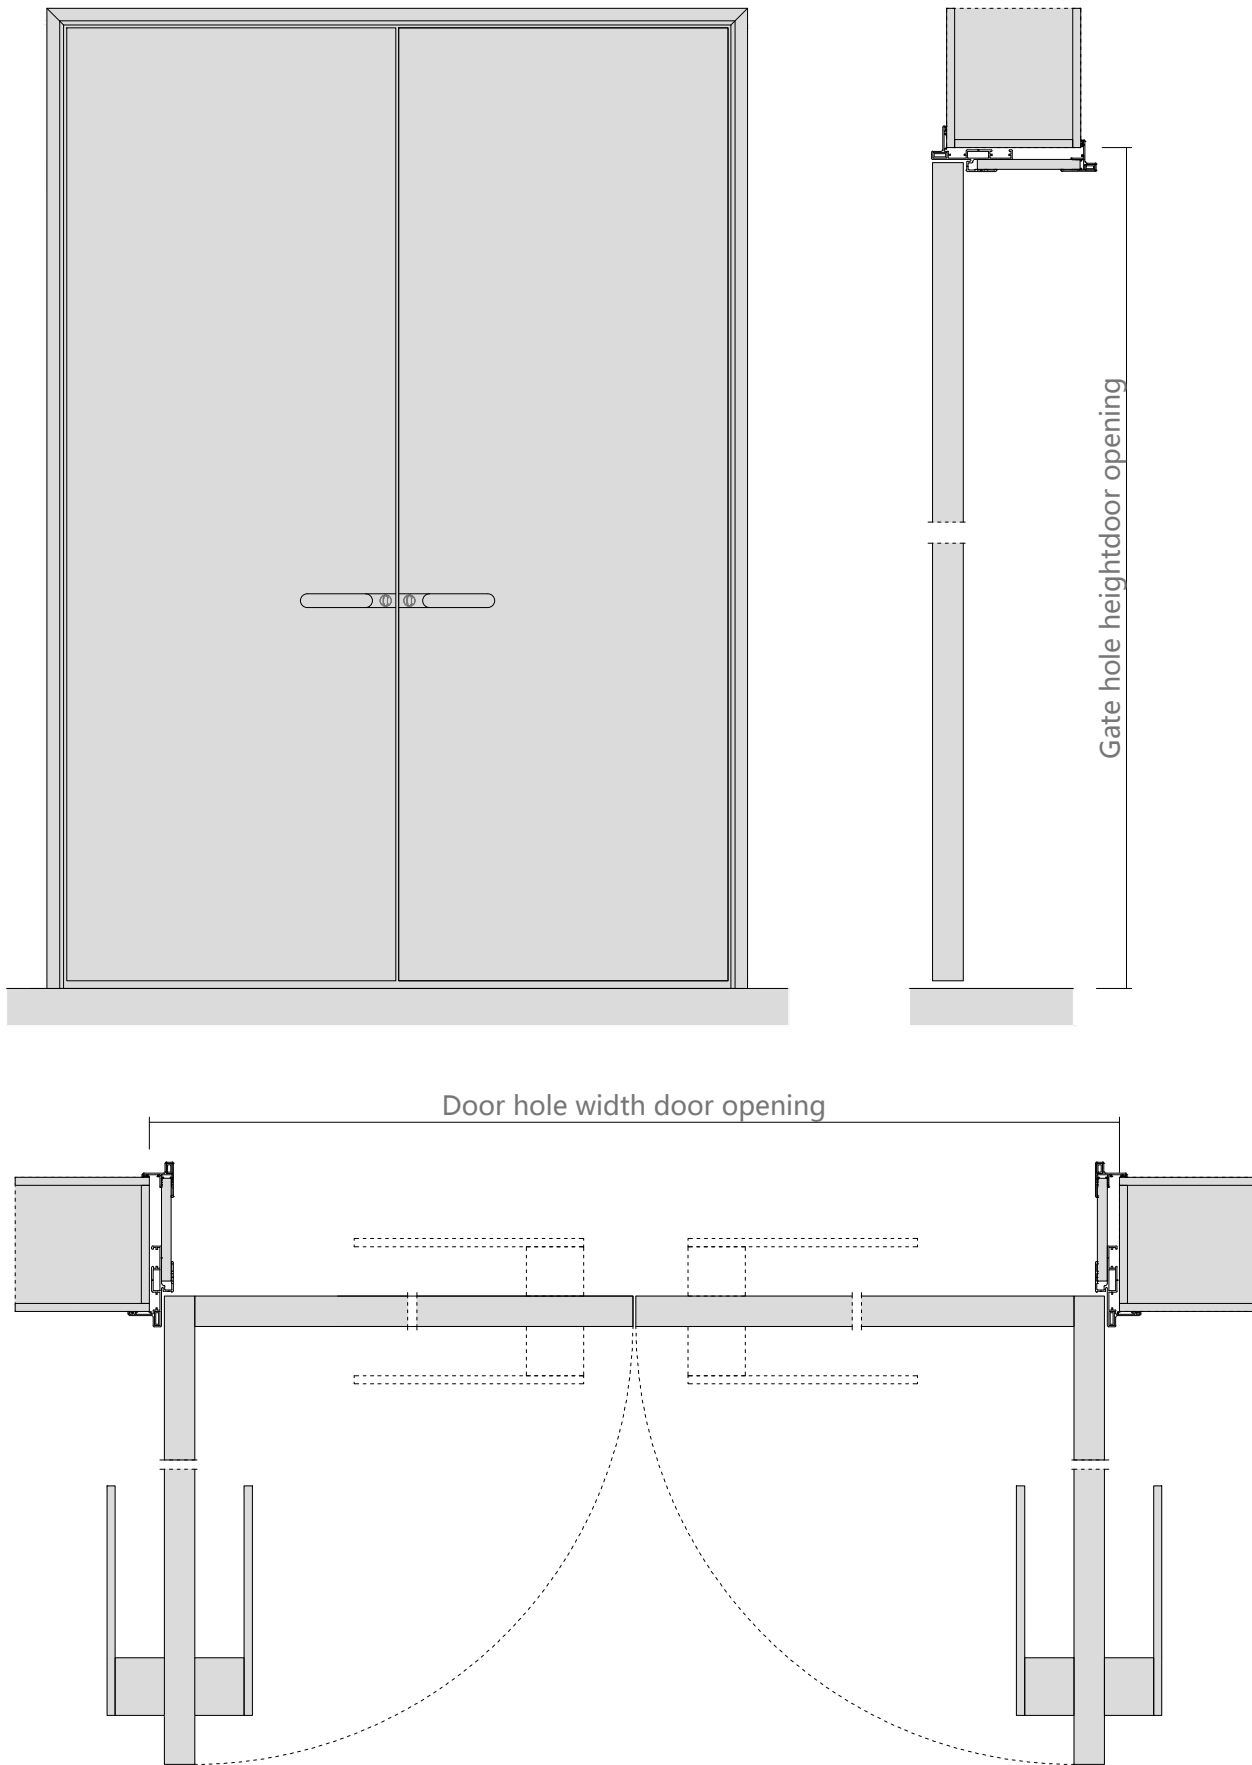

# Door cover-single door opening

Door hole opening width  
Standard size (in mm): 790 / 890 / 990

Gate hole opening height  
Standard size (in mm):  
2050/2150/2250/2350/2450/2550/2650/2750

Wall thickness  
Standard size (in mm): 100-300

Door hole opening width  
Standard size (in mm): 1090 / 1190 / 1290 /1390/1490

Gate hole opening height  
Standard size (in mm):  
2050/2150/2250/2350/2450/2550/2650/2750

Wall thickness  
Standard size (in mm): 100-300

# Door cover-open the door

---

Door hole opening width  
Standard size (in mm): 1560/ 1760 / 1860 /1960

Wall thickness  
Standard size (in mm): 100-300

Gate hole opening height  
Standard size (in mm): 2050/2150/2250/2350/2450/2550/2650/2750

Relove system inside the door

---

Opening production requirements :

- 1 The opening is 90 degrees horizontal and vertical
- 2 European pine board and joinery board with base ( 15mm or 18mm thick )
- 3 Base plate and wall stack foam bond, expansion nail fixed base plate, must be firm ( 22 pins / openings )