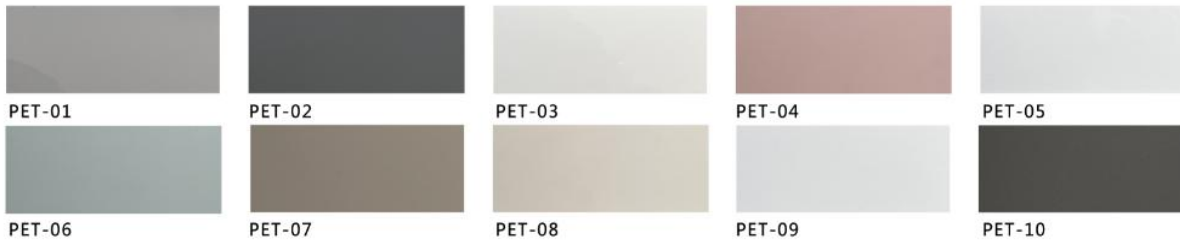

Aluminum color

Surface material: PET paint-free plate

Facial material: triamine plate