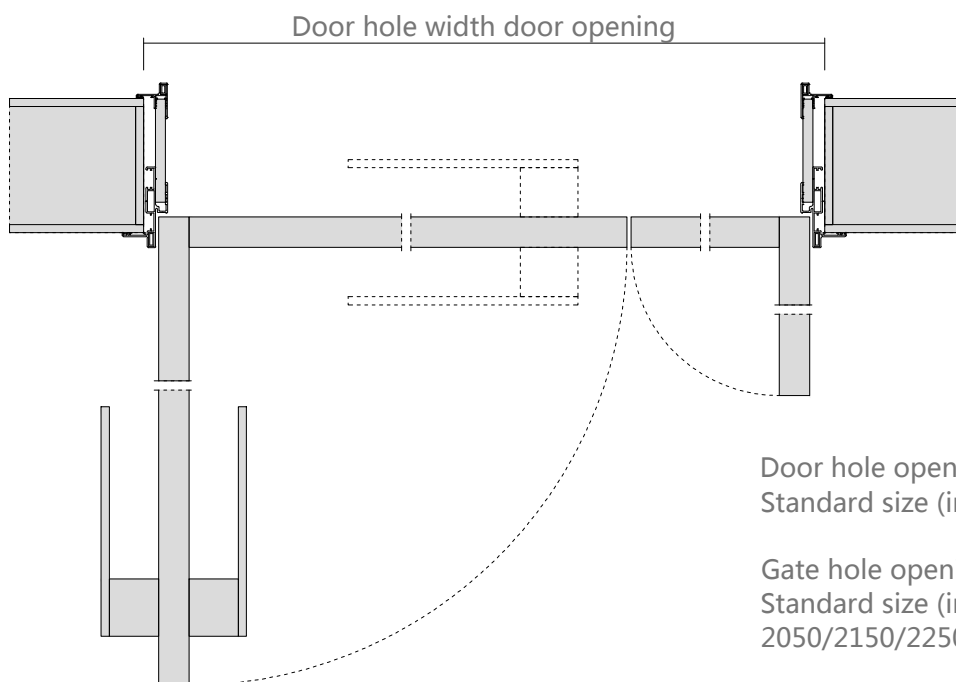

Aluminum color

Surface material: PET paint-free plate

Facial material: triamine plate

# Door cover-single door opening

Door hole opening width  
Standard size (in mm): 790 / 890 / 990

Gate hole opening height  
Standard size (in mm):  
2050/2150/2250/2350/2450/2550/2650/2750

Wall thickness  
Standard size (in mm): 100-300

Door hole opening width  
Standard size (in mm): 1090 / 1190 / 1290 /1390/1490

Gate hole opening height  
Standard size (in mm):  
2050/2150/2250/2350/2450/2550/2650/2750

Wall thickness  
Standard size (in mm): 100-300

# Door cover-open the door

---

Door hole opening width  
Standard size (in mm): 1560/ 1760 / 1860 /1960

Wall thickness  
Standard size (in mm): 100-300

Gate hole opening height  
Standard size (in mm): 2050/2150/2250/2350/2450/2550/2650/2750