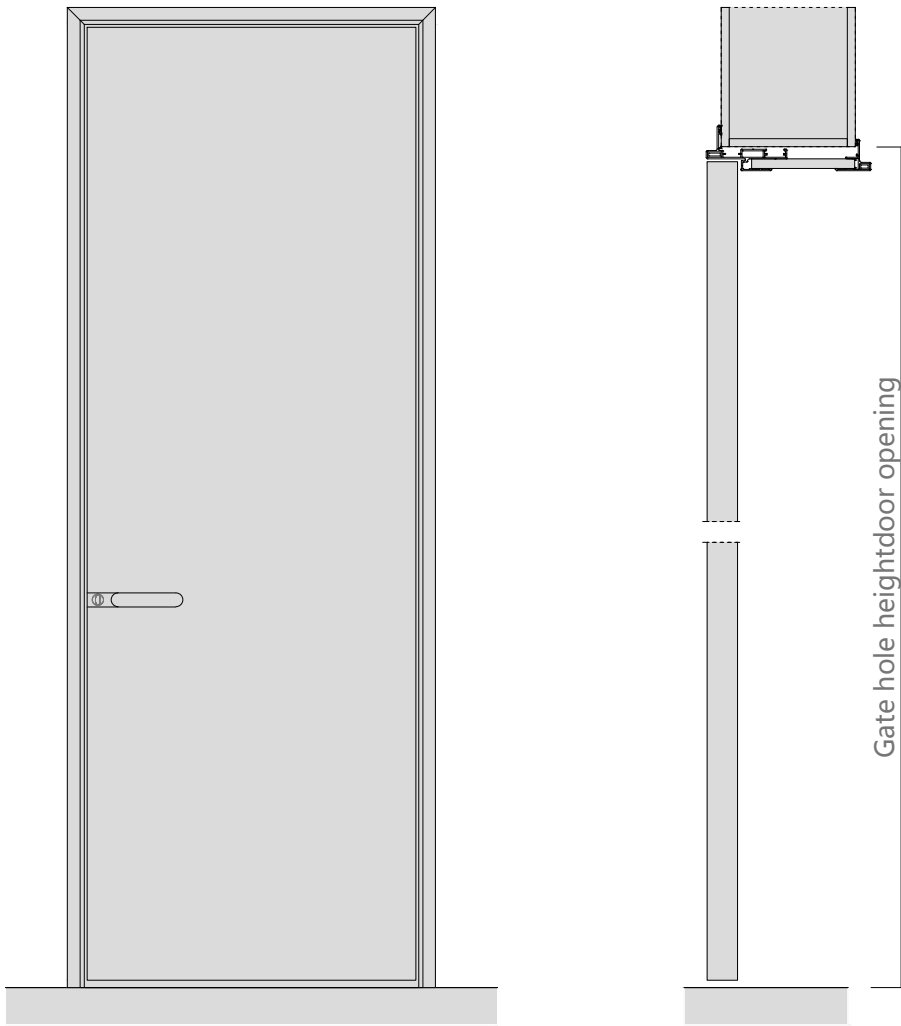

Aluminum color

Surface material: PET paint-free plate

Facial material: triamine plate

# Door cover-single door opening

Door hole opening width  
Standard size (in mm): 790 / 890 / 990

Gate hole opening height  
Standard size (in mm):  
2050/2150/2250/2350/2450/2550/2650/2750

Wall thickness  
Standard size (in mm): 100-300

Door hole opening width  
Standard size (in mm): 1090 / 1190 / 1290 /1390/1490

Gate hole opening height  
Standard size (in mm):  
2050/2150/2250/2350/2450/2550/2650/2750

Wall thickness  
Standard size (in mm): 100-300

# Door cover-open the door

---

Door hole opening width  
Standard size (in mm): 1560/ 1760 / 1860 /1960

Wall thickness  
Standard size (in mm): 100-300

Gate hole opening height  
Standard size (in mm): 2050/2150/2250/2350/2450/2550/2650/2750