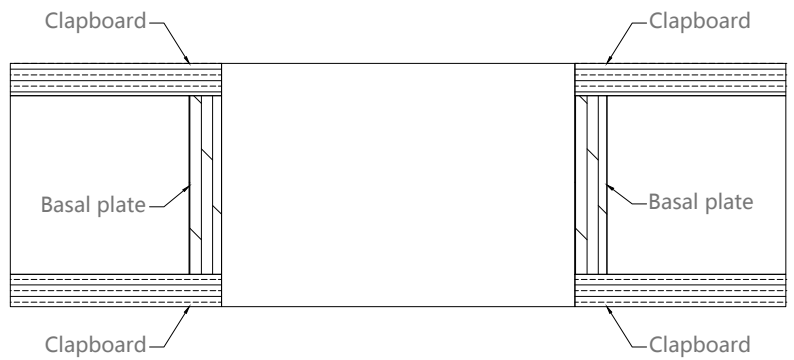

# Door cover-open the door

---

Door hole opening width  
Standard size (in mm): 1560/ 1760 / 1860 /1960

Wall thickness  
Standard size (in mm): 100-300

Gate hole opening height  
Standard size (in mm): 2050/2150/2250/2350/2450/2550/2650/2750

Relove system inside the door

---

Opening production requirements :

- 1 The opening is 90 degrees horizontal and vertical
- 2 European pine board and joinery board with base ( 15mm or 18mm thick )
- 3 Base plate and wall stack foam bond, expansion nail fixed base plate, must be firm ( 22 pins / openings )

# Schematic diagram of hole

## Schematic diagram of the hole opening section

- 1 White, drywall,wallpaper,wall cloth,latex paint wall ( Figure A )
- 2 Wall board wall ( Figure B )

Double panel

Pure (single door opening)

Pure (Panax notoginseng Gate)