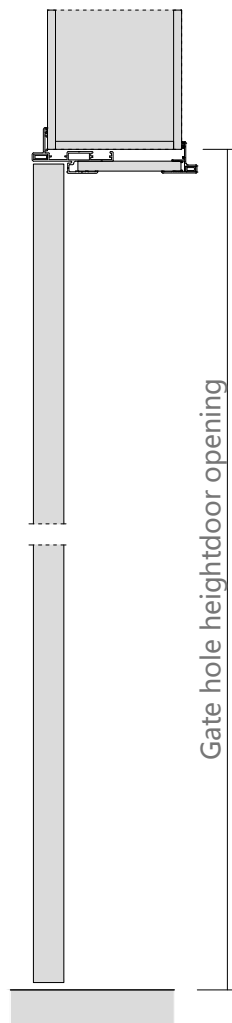

Aluminum color

Surface material: PET paint-free plate

Facial material: triamine plate

# Door cover-single door opening

Door hole opening width  
Standard size (in mm): 790 / 890 / 990

Gate hole opening height  
Standard size (in mm):  
2050/2150/2250/2350/2450/2550/2650/2750

Wall thickness  
Standard size (in mm): 100-300

Door hole opening width  
Standard size (in mm): 1090 / 1190 / 1290 /1390/1490

Gate hole opening height  
Standard size (in mm):  
2050/2150/2250/2350/2450/2550/2650/2750

Wall thickness  
Standard size (in mm): 100-300

# Door cover-open the door

---

Door hole opening width  
Standard size (in mm): 1560/ 1760 / 1860 /1960

Wall thickness  
Standard size (in mm): 100-300

Gate hole opening height  
Standard size (in mm): 2050/2150/2250/2350/2450/2550/2650/2750