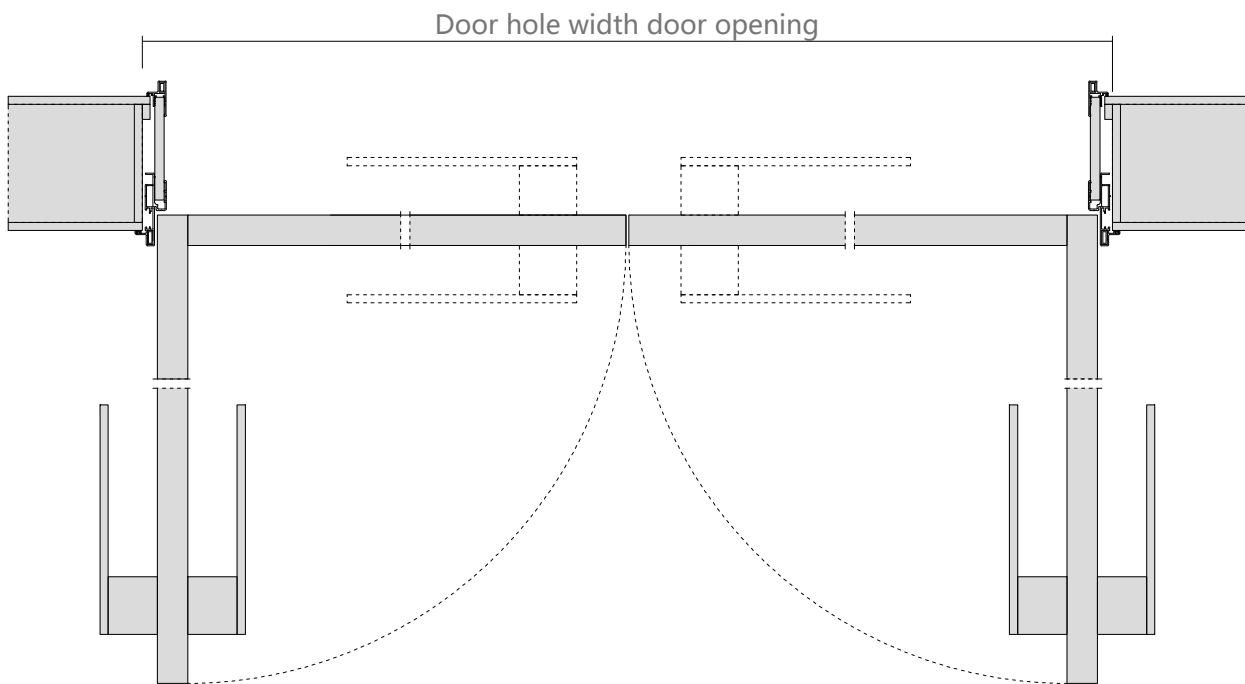

图 7

Aluminum color

Surface material: PET plate

Panel: clear glass

Door cover-single door opening

Door hole opening width
Standard size (in mm): 790 / 890 / 990

Gate hole opening height
Standard size (in mm):
2050/2150/2250/2350/2450/2550/2650/2750

Wall thickness
Standard size (in mm): 100-300

Door hole opening width
Standard size (in mm): 1090 / 1190 / 1290 /1390/1490

Gate hole opening height
Standard size (in mm):
2050/2150/2250/2350/2450/2550/2650/2750

Wall thickness
Standard size (in mm): 100-300

Door cover-open the door

Door hole opening width
Standard size (in mm): 1560/ 1760 / 1860 /1960

Wall thickness
Standard size (in mm): 100-300

Gate hole opening height
Standard size (in mm): 2050/2150/2250/2350/2450/2550/2650/2750

Relove system inside the door

Opening production requirements :

1 The opening is 90 degrees horizontal and vertical

2 European pine board and joinery board with base
(15mm or 18mm thick)

3 Base plate and wall stack foam bond, expansion nail
fixed base plate, must be firm (22 pins / openings)