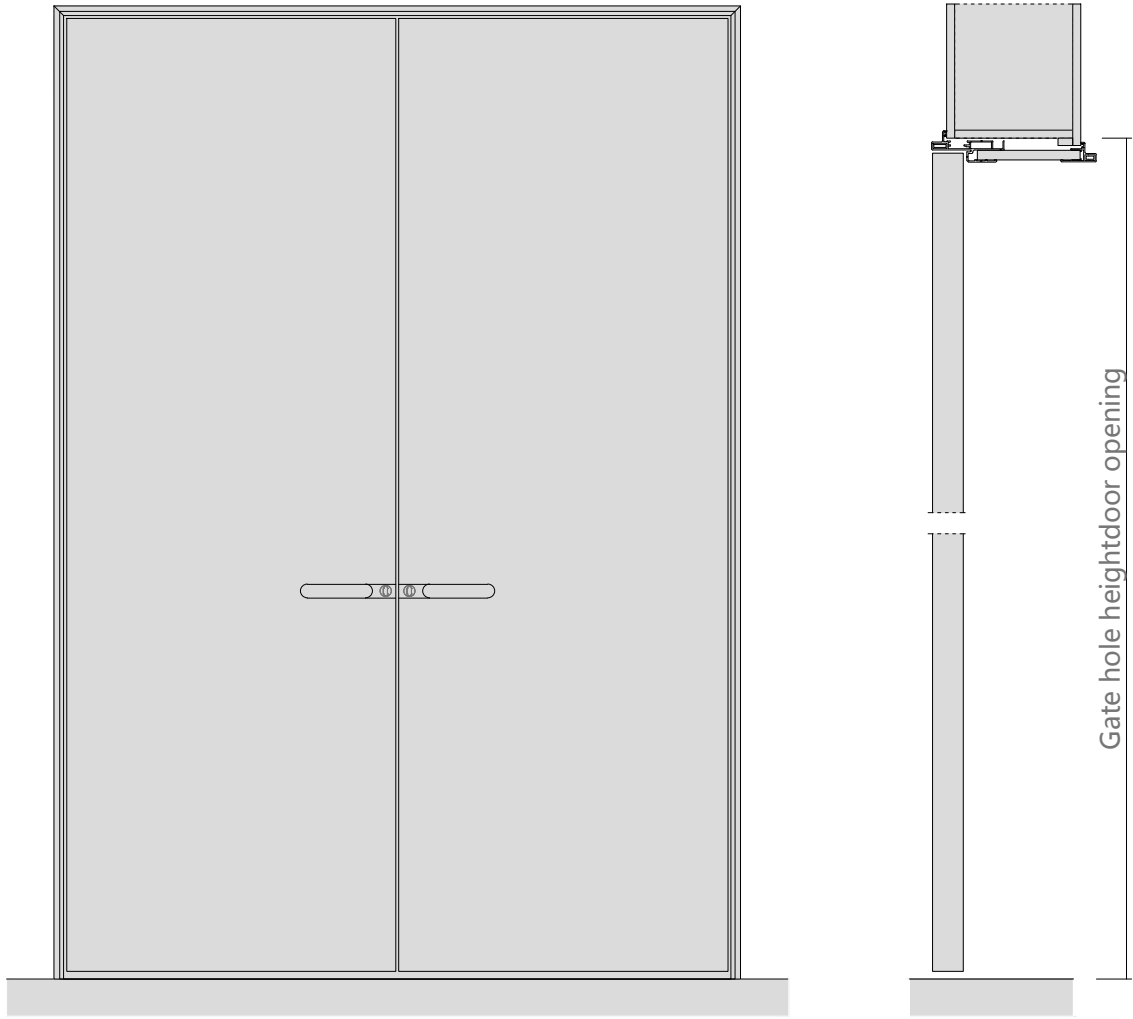

图 7

Aluminum color

Surface material: PET plate

Panel: clear glass

Door cover-single door opening

Door hole opening width
Standard size (in mm): 790 / 890 / 990

Gate hole opening height
Standard size (in mm):
2050/2150/2250/2350/2450/2550/2650/2750

Wall thickness
Standard size (in mm): 100-300

Door hole opening width
Standard size (in mm): 1090 / 1190 / 1290 /1390/1490

Gate hole opening height
Standard size (in mm):
2050/2150/2250/2350/2450/2550/2650/2750

Wall thickness
Standard size (in mm): 100-300

Door cover-open the door

Door hole opening width
Standard size (in mm): 1560/ 1760 / 1860 /1960

Wall thickness
Standard size (in mm): 100-300

Gate hole opening height
Standard size (in mm): 2050/2150/2250/2350/2450/2550/2650/2750

Relove system inside the door

Opening production requirements :

1 The opening is 90 degrees horizontal and vertical

2 European pine board and joinery board with base
(15mm or 18mm thick)

3 Base plate and wall stack foam bond, expansion nail
fixed base plate, must be firm (22 pins / openings)