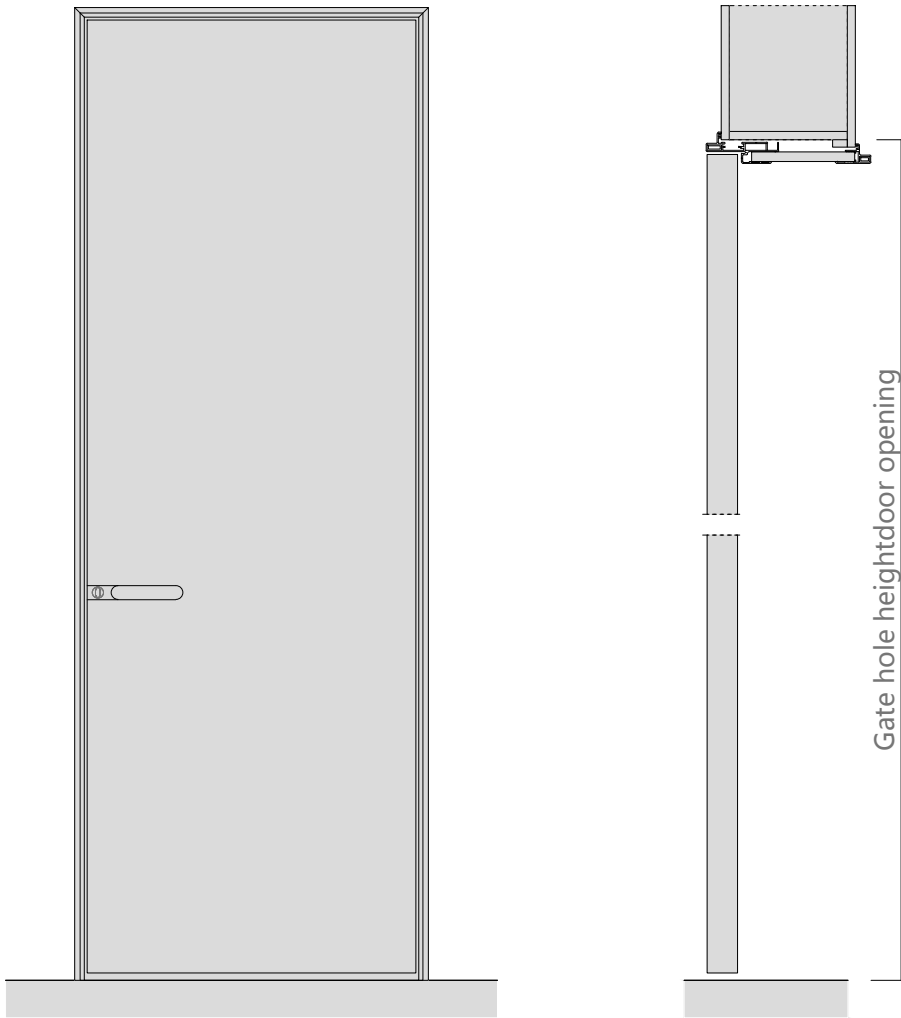

图 7

Aluminum color

Surface material: PET plate

Panel: clear glass

Door cover-single door opening

Door hole opening width
Standard size (in mm): 790 / 890 / 990

Gate hole opening height
Standard size (in mm):
2050/2150/2250/2350/2450/2550/2650/2750

Wall thickness
Standard size (in mm): 100-300

Door hole opening width
Standard size (in mm): 1090 / 1190 / 1290 /1390/1490

Gate hole opening height
Standard size (in mm):
2050/2150/2250/2350/2450/2550/2650/2750

Wall thickness
Standard size (in mm): 100-300

Door cover-open the door

Door hole opening width
Standard size (in mm): 1560/ 1760 / 1860 /1960

Wall thickness
Standard size (in mm): 100-300

Gate hole opening height
Standard size (in mm): 2050/2150/2250/2350/2450/2550/2650/2750

Relove system inside the door

Opening production requirements :

1 The opening is 90 degrees horizontal and vertical

2 European pine board and joinery board with base
(15mm or 18mm thick)

3 Base plate and wall stack foam bond, expansion nail
fixed base plate, must be firm (22 pins / openings)