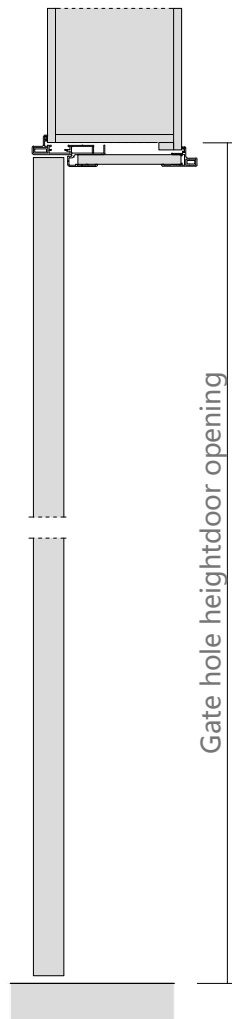

图 7

Aluminum color

Surface material: PET plate

Panel: clear glass

Door cover-single door opening

Door hole opening width
Standard size (in mm): 790 / 890 / 990

Gate hole opening height
Standard size (in mm):
2050/2150/2250/2350/2450/2550/2650/2750

Wall thickness
Standard size (in mm): 100-300

Door hole opening width
Standard size (in mm): 1090 / 1190 / 1290 /1390/1490

Gate hole opening height
Standard size (in mm):
2050/2150/2250/2350/2450/2550/2650/2750

Wall thickness
Standard size (in mm): 100-300

Door cover-open the door

Door hole opening width
Standard size (in mm): 1560/ 1760 / 1860 /1960

Wall thickness
Standard size (in mm): 100-300

Gate hole opening height
Standard size (in mm): 2050/2150/2250/2350/2450/2550/2650/2750

Schematic diagram of hole

Schematic diagram of the hole opening section

- 1 White, drywall,wallpaper,wall cloth,latex paint wall (Figure A)
- 2 Wall board wall (Figure B)

Double panel

Pure (single door opening)