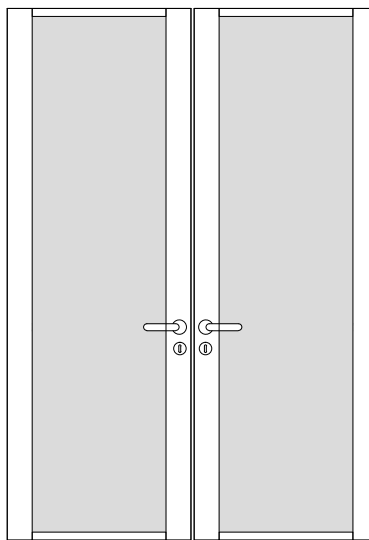

Relove system inside the door

Opening production requirements :

1 The opening is 90 degrees horizontal and vertical

2 European pine board and joinery board with base
(15mm or 18mm thick)

3 Base plate and wall stack foam bond, expansion nail
fixed base plate, must be firm (22 pins / openings)

Schematic diagram of hole

Schematic diagram of the hole opening section

- 1 White, drywall,wallpaper,wall cloth,latex paint wall (Figure A)
- 2 Wall board wall (Figure B)

Double panel

Pure (single door opening)

Door fan combinationor

Single glass door

Turin single glass(single open)

Turin Single Glass (Sanqi Gate)

Turin single glass (open the door)

Rafael A (single)

Rafael A (Sanqi Gate)

Rafael A (Open)

Rafael B (single)

Rafael B (Sanqi Gate)

Rafael B (Open)

Tablet + grille door

Turin tablet (single open)

Turin tablet (Panax door)

Turin tablet (opposite door)

Turin Grille (single open)