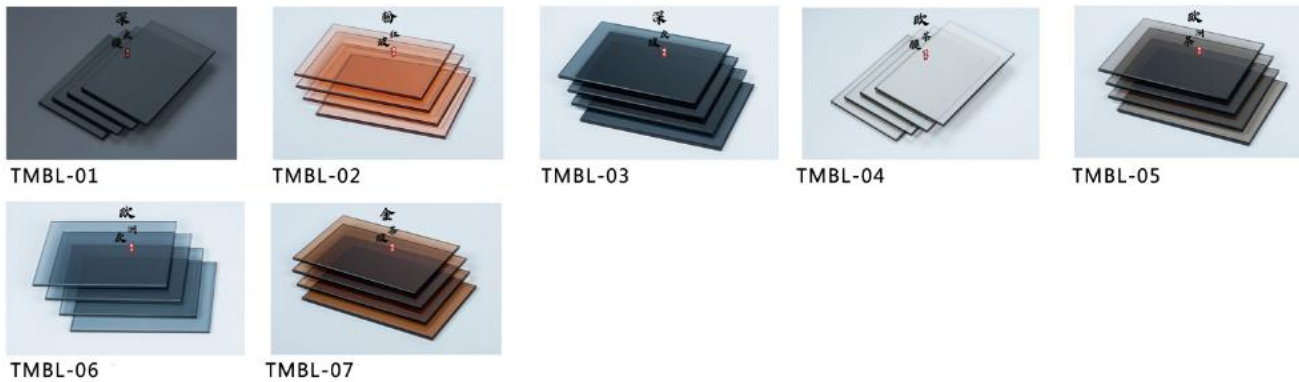

图 7

Aluminum color

Surface material: PET plate

Panel: clear glass

Door cover-single door opening

Door hole opening width
Standard size (in mm): 790 / 890 / 990

Gate hole opening height
Standard size (in mm):
2050/2150/2250/2350/2450/2550/2650/2750

Wall thickness
Standard size (in mm): 100-300

Door hole opening width
Standard size (in mm): 1090 / 1190 / 1290 /1390/1490

Gate hole opening height
Standard size (in mm):
2050/2150/2250/2350/2450/2550/2650/2750

Relove system inside the door

Opening production requirements :

1 The opening is 90 degrees horizontal and vertical

2 European pine board and joinery board with base
(15mm or 18mm thick)

3 Base plate and wall stack foam bond, expansion nail
fixed base plate, must be firm (22 pins / openings)

Schematic diagram of hole

Schematic diagram of the hole opening section

- 1 White, drywall,wallpaper,wall cloth,latex paint wall (Figure A)
- 2 Wall board wall (Figure B)

Double panel

Pure (single door opening)