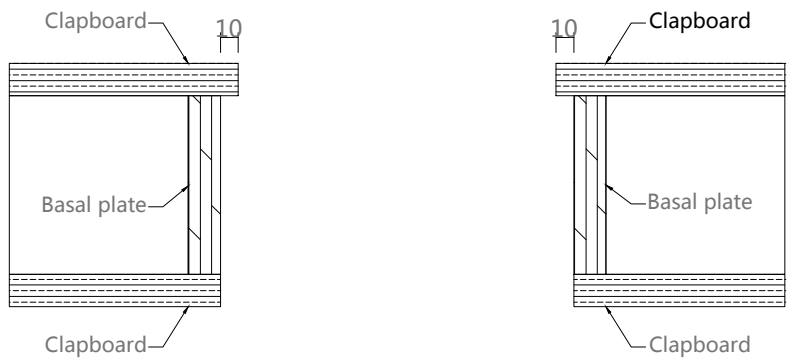

Wall thickness
Standard size (in mm): 100-300

Door cover-open the door

Door hole opening width
Standard size (in mm): 1560/ 1760 / 1860 /1960

Wall thickness
Standard size (in mm): 100-300

Gate hole opening height
Standard size (in mm): 2050/2150/2250/2350/2450/2550/2650/2750

Relove system inside the door

Opening production requirements :

1 The opening is 90 degrees horizontal and vertical

2 European pine board and joinery board with base
(15mm or 18mm thick)

3 Base plate and wall stack foam bond, expansion nail
fixed base plate, must be firm (22 pins / openings)

Schematic diagram of hole

Schematic diagram of the hole opening section

- 1 White, drywall,wallpaper,wall cloth,latex paint wall (Figure A)
- 2 Wall board wall (Figure B)

Double panel

Pure (single door opening)