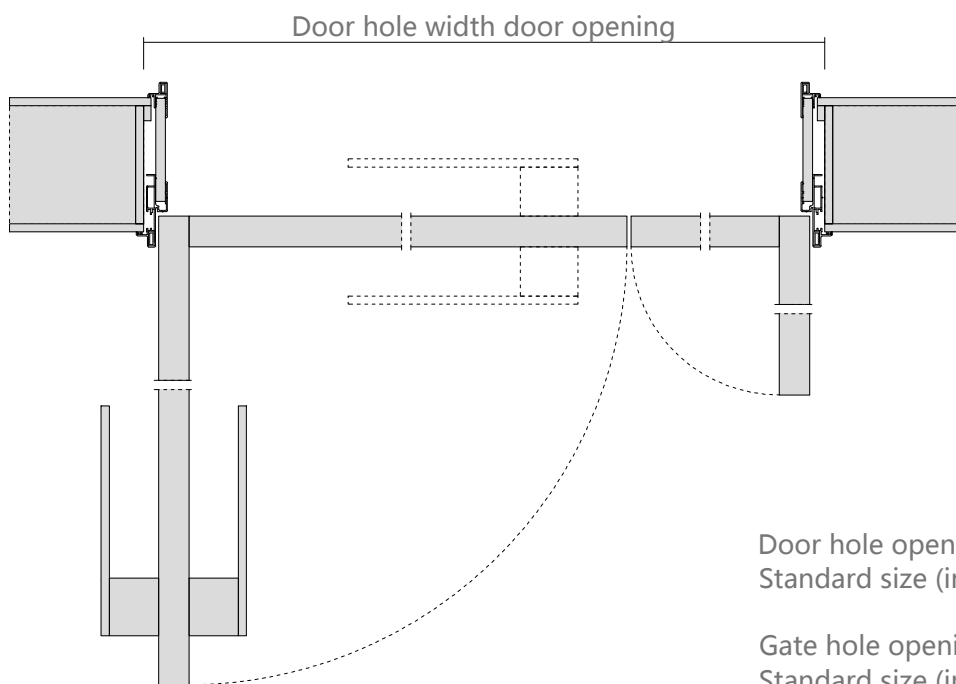

图 7

Aluminum color

Surface material: PET plate

Panel: clear glass

Door cover-single door opening

Door hole opening width
Standard size (in mm): 790 / 890 / 990

Gate hole opening height
Standard size (in mm):
2050/2150/2250/2350/2450/2550/2650/2750

Wall thickness
Standard size (in mm): 100-300

Door hole opening width
Standard size (in mm): 1090 / 1190 / 1290 /1390/1490

Gate hole opening height
Standard size (in mm):
2050/2150/2250/2350/2450/2550/2650/2750

Wall thickness
Standard size (in mm): 100-300

Door cover-open the door

Door hole opening width
Standard size (in mm): 1560/ 1760 / 1860 /1960

Wall thickness
Standard size (in mm): 100-300

Gate hole opening height
Standard size (in mm): 2050/2150/2250/2350/2450/2550/2650/2750

Relove system inside the door

Opening production requirements :

1 The opening is 90 degrees horizontal and vertical

2 European pine board and joinery board with base
(15mm or 18mm thick)

3 Base plate and wall stack foam bond, expansion nail
fixed base plate, must be firm (22 pins / openings)