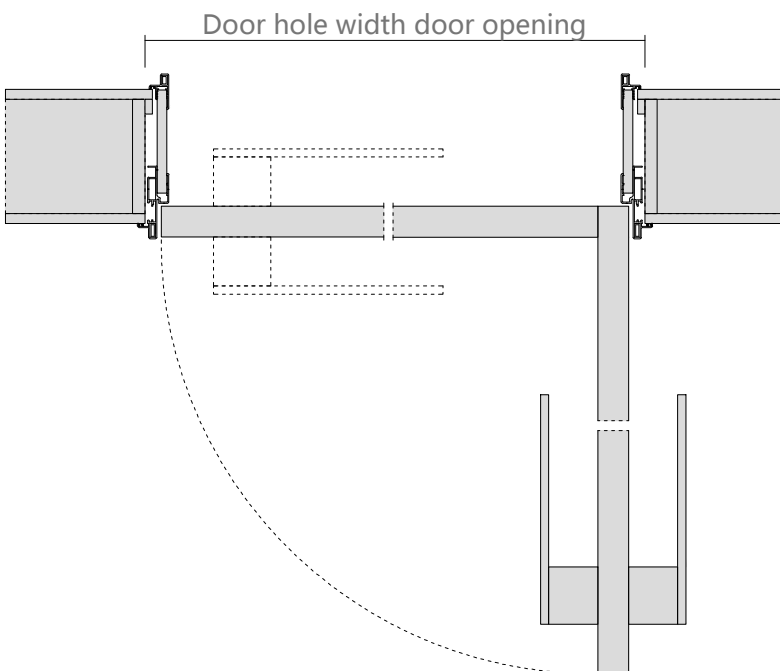

图 7

Aluminum color

Surface material: PET plate

Panel: clear glass

Door cover-single door opening

Door hole opening width
Standard size (in mm): 790 / 890 / 990

Gate hole opening height
Standard size (in mm):
2050/2150/2250/2350/2450/2550/2650/2750

Wall thickness
Standard size (in mm): 100-300

Door hole opening width
Standard size (in mm): 1090 / 1190 / 1290 /1390/1490

Gate hole opening height
Standard size (in mm):
2050/2150/2250/2350/2450/2550/2650/2750

Wall thickness
Standard size (in mm): 100-300

Door cover-open the door

Door hole opening width
Standard size (in mm): 1560/ 1760 / 1860 /1960

Wall thickness
Standard size (in mm): 100-300

Gate hole opening height
Standard size (in mm): 2050/2150/2250/2350/2450/2550/2650/2750

Relove system inside the door

Opening production requirements :

1 The opening is 90 degrees horizontal and vertical

2 European pine board and joinery board with base
(15mm or 18mm thick)

3 Base plate and wall stack foam bond, expansion nail
fixed base plate, must be firm (22 pins / openings)