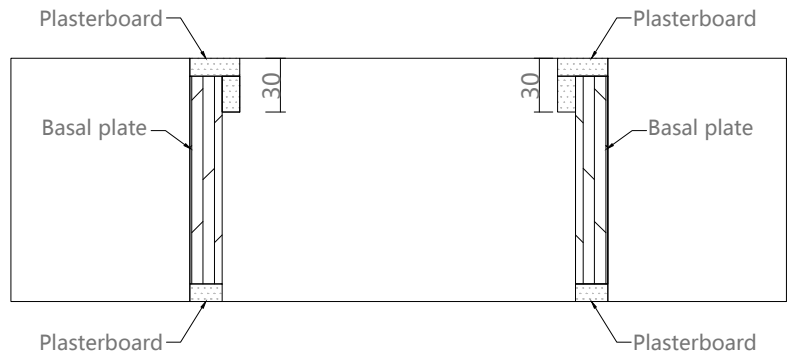

Wall thickness
Standard size (in mm): 100-300

Door cover-open the door

Door hole opening width
Standard size (in mm): 1560/ 1760 / 1860 /1960

Wall thickness
Standard size (in mm): 100-300

Gate hole opening height
Standard size (in mm): 2050/2150/2250/2350/2450/2550/2650/2750

Relove system inside the door

Opening production requirements :

1 The opening is 90 degrees horizontal and vertical

2 European pine board and joinery board with base
(15mm or 18mm thick)

3 Base plate and wall stack foam bond, expansion nail
fixed base plate, must be firm (22 pins / openings)

Schematic diagram of hole

Schematic diagram of the hole opening section

- 1 White, drywall,wallpaper,wall cloth,latex paint wall (Figure A)
- 2 Wall board wall (Figure B)

Double panel

Pure (single door opening)