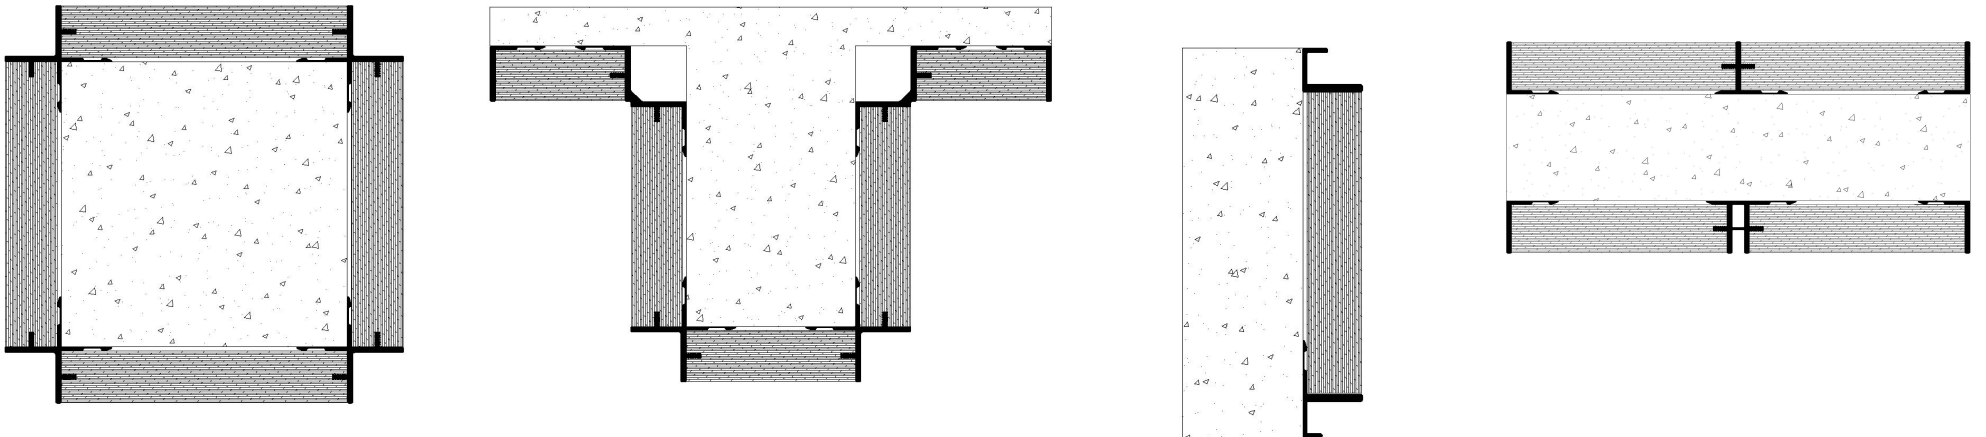

图 1

aluminium extruded sections

Hidden gate Yang Angle

Hidden gate Yin Angle

Wall plate segmentation strip

Close the line

Shed line

The corner line

Use of profile bar

Hidden gate Yang Angle

Yin Angle + Yang Angle + closing line

Shed line + ground corner line

Wall board split strip + receiving line

Aluminum color

Surface material: PET paint-free plate

Facial material: triamine plate