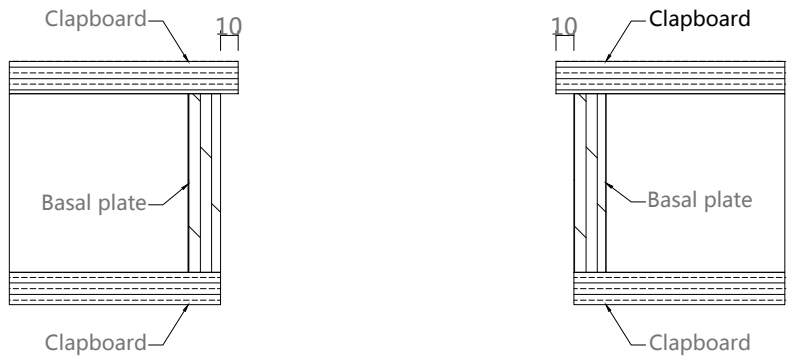

Wall thickness
Standard size (in mm): 100-300

Door cover-open the door

Door hole opening width
Standard size (in mm): 1560/ 1760 / 1860 /1960

Wall thickness
Standard size (in mm): 100-300

Gate hole opening height
Standard size (in mm): 2050/2150/2250/2350/2450/2550/2650/2750

Relove system inside the door

Opening production requirements :

1 The opening is 90 degrees horizontal and vertical

2 European pine board and joinery board with base
(15mm or 18mm thick)

3 Base plate and wall stack foam bond, expansion nail
fixed base plate, must be firm (22 pins / openings)

Schematic diagram of hole

Schematic diagram of the hole opening section

- 1 White, drywall,wallpaper,wall cloth,latex paint wall (Figure A)
- 2 Wall board wall (Figure B)

Double panel

Pure (single door opening)