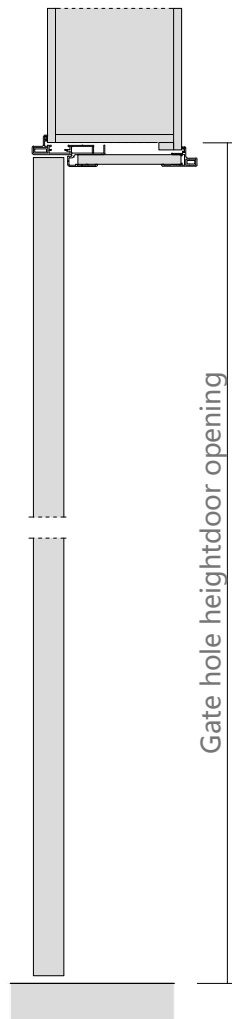

图 7

Aluminum color

Surface material: PET paint-free plate

Facial material: triamine plate

Door cover-single door opening

Door hole opening width
Standard size (in mm): 790 / 890 / 990

Gate hole opening height
Standard size (in mm):
2050/2150/2250/2350/2450/2550/2650/2750

Wall thickness
Standard size (in mm): 100-300

Door hole opening width
Standard size (in mm): 1090 / 1190 / 1290 /1390/1490

Gate hole opening height
Standard size (in mm):
2050/2150/2250/2350/2450/2550/2650/2750

Wall thickness
Standard size (in mm): 100-300

Door cover-open the door

Door hole opening width
Standard size (in mm): 1560/ 1760 / 1860 /1960

Wall thickness
Standard size (in mm): 100-300

Gate hole opening height
Standard size (in mm): 2050/2150/2250/2350/2450/2550/2650/2750

Schematic diagram of hole

Schematic diagram of the hole opening section

- 1 White, drywall,wallpaper,wall cloth,latex paint wall (Figure A)
- 2 Wall board wall (Figure B)

Double panel

Pure (single door opening)