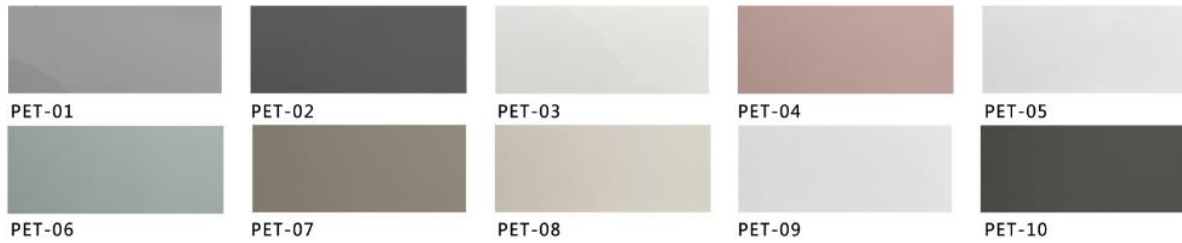

图 7

Aluminum color

Surface material: PET paint-free plate

Facial material: triamine plate

Door cover-single door opening

Door hole opening width
Standard size (in mm): 790 / 890 / 990

Gate hole opening height
Standard size (in mm):
2050/2150/2250/2350/2450/2550/2650/2750