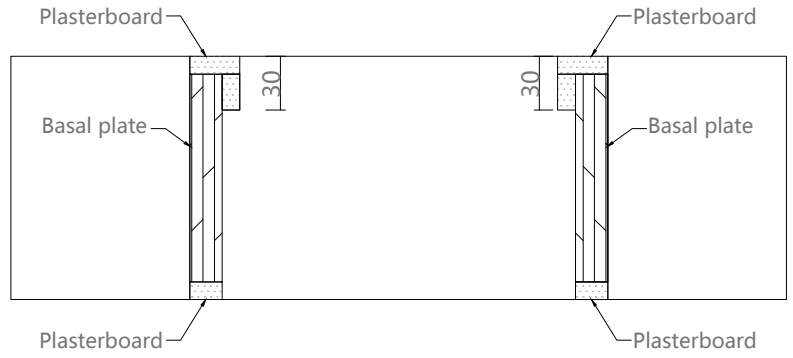

Wall thickness
Standard size (in mm): 100-300

Door cover-open the door

Door hole opening width
Standard size (in mm): 1560/ 1760 / 1860 /1960

Wall thickness
Standard size (in mm): 100-300

Gate hole opening height
Standard size (in mm): 2050/2150/2250/2350/2450/2550/2650/2750

Relove system inside the door

Opening production requirements :

1 The opening is 90 degrees horizontal and vertical

2 European pine board and joinery board with base
(15mm or 18mm thick)

3 Base plate and wall stack foam bond, expansion nail
fixed base plate, must be firm (22 pins / openings)

Schematic diagram of hole

Schematic diagram of the hole opening section

- 1 White, drywall,wallpaper,wall cloth,latex paint wall (Figure A)
- 2 Wall board wall (Figure B)

Double panel

Pure (single door opening)