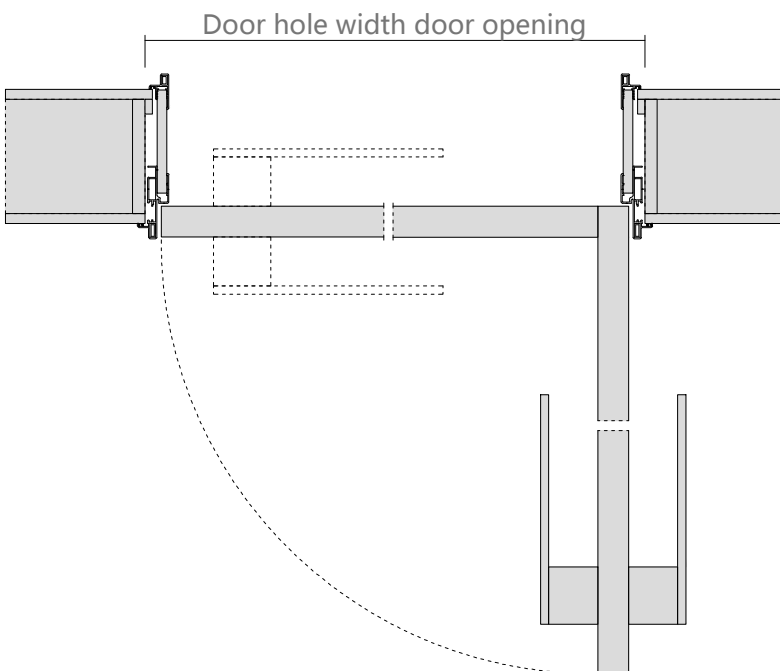

图 7

Aluminum color

Surface material: PET paint-free plate

Facial material: triamine plate

Door cover-single door opening

Door hole opening width
Standard size (in mm): 790 / 890 / 990

Gate hole opening height
Standard size (in mm):
2050/2150/2250/2350/2450/2550/2650/2750

Wall thickness
Standard size (in mm): 100-300

Door hole opening width
Standard size (in mm): 1090 / 1190 / 1290 /1390/1490

Gate hole opening height
Standard size (in mm):
2050/2150/2250/2350/2450/2550/2650/2750

Wall thickness
Standard size (in mm): 100-300

Door cover-open the door

Door hole opening width
Standard size (in mm): 1560/ 1760 / 1860 /1960

Wall thickness
Standard size (in mm): 100-300

Gate hole opening height
Standard size (in mm): 2050/2150/2250/2350/2450/2550/2650/2750

Relove system inside the door

Opening production requirements :

1 The opening is 90 degrees horizontal and vertical

2 European pine board and joinery board with base
(15mm or 18mm thick)

3 Base plate and wall stack foam bond, expansion nail
fixed base plate, must be firm (22 pins / openings)