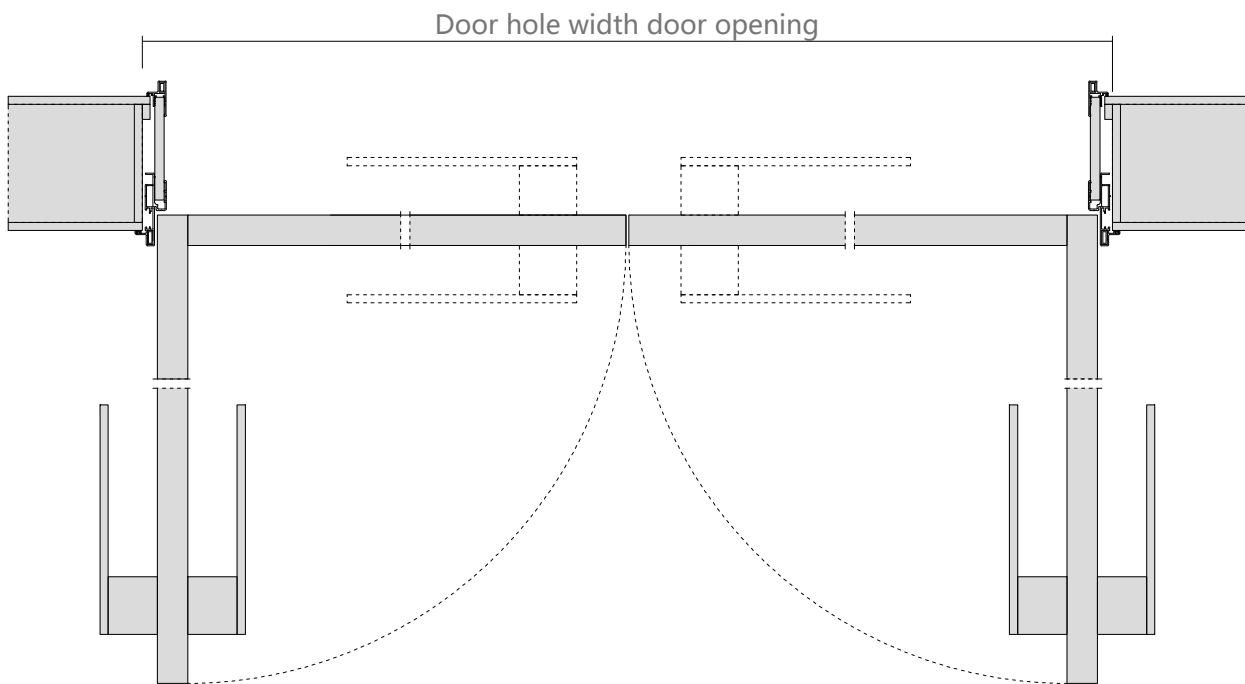

图 7

Aluminum color

Surface material: PET paint-free plate

Facial material: triamine plate

Door cover-single door opening

Door hole opening width
Standard size (in mm): 790 / 890 / 990

Gate hole opening height
Standard size (in mm):
2050/2150/2250/2350/2450/2550/2650/2750

Wall thickness
Standard size (in mm): 100-300

Door hole opening width
Standard size (in mm): 1090 / 1190 / 1290 /1390/1490

Gate hole opening height
Standard size (in mm):
2050/2150/2250/2350/2450/2550/2650/2750

Wall thickness
Standard size (in mm): 100-300

Door cover-open the door

Door hole opening width
Standard size (in mm): 1560/ 1760 / 1860 /1960

Wall thickness
Standard size (in mm): 100-300

Gate hole opening height
Standard size (in mm): 2050/2150/2250/2350/2450/2550/2650/2750

Relove system inside the door

Opening production requirements :

1 The opening is 90 degrees horizontal and vertical

2 European pine board and joinery board with base
(15mm or 18mm thick)

3 Base plate and wall stack foam bond, expansion nail
fixed base plate, must be firm (22 pins / openings)