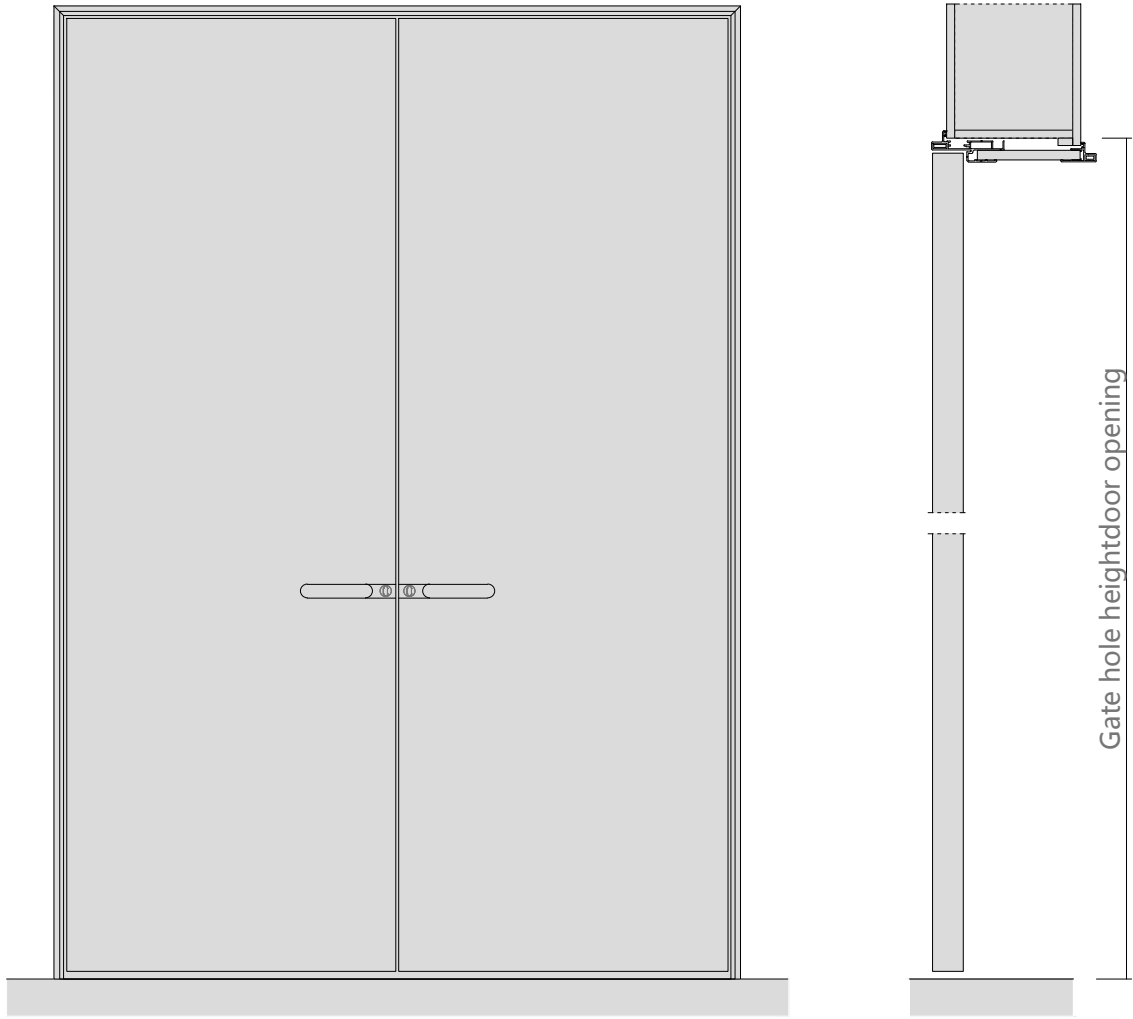

图 7

Aluminum color

Surface material: PET paint-free plate

Facial material: triamine plate

Door cover-single door opening

Door hole opening width
Standard size (in mm): 790 / 890 / 990

Gate hole opening height
Standard size (in mm):
2050/2150/2250/2350/2450/2550/2650/2750

Wall thickness
Standard size (in mm): 100-300

Door hole opening width
Standard size (in mm): 1090 / 1190 / 1290 /1390/1490

Gate hole opening height
Standard size (in mm):
2050/2150/2250/2350/2450/2550/2650/2750

Wall thickness
Standard size (in mm): 100-300

Door cover-open the door

Door hole opening width
Standard size (in mm): 1560/ 1760 / 1860 /1960

Wall thickness
Standard size (in mm): 100-300

Gate hole opening height
Standard size (in mm): 2050/2150/2250/2350/2450/2550/2650/2750

Relove system inside the door

Opening production requirements :

1 The opening is 90 degrees horizontal and vertical

2 European pine board and joinery board with base
(15mm or 18mm thick)

3 Base plate and wall stack foam bond, expansion nail
fixed base plate, must be firm (22 pins / openings)