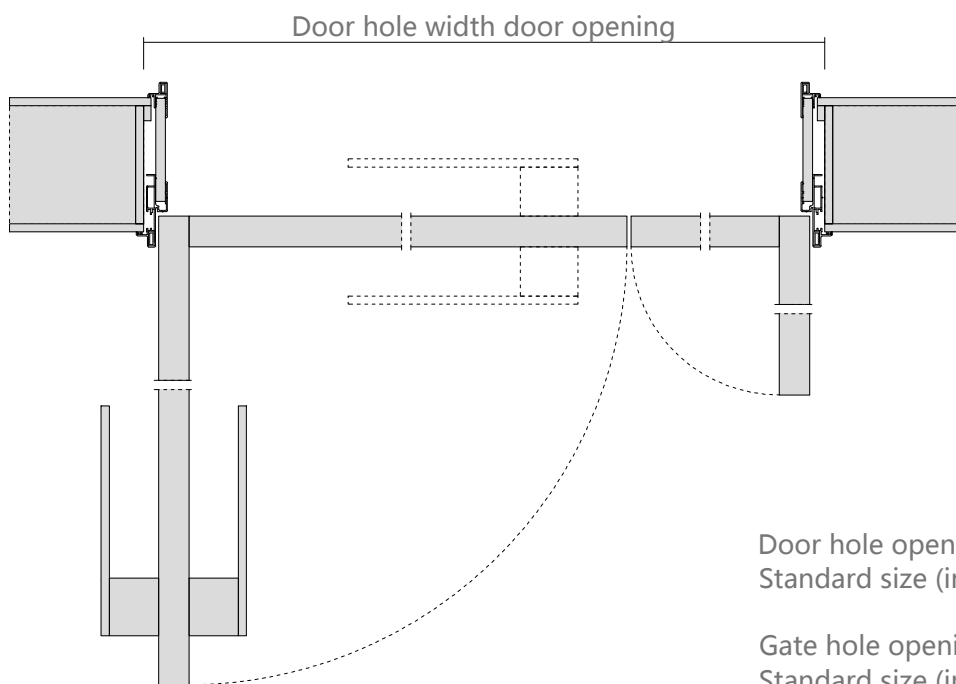

图 7

Aluminum color

Surface material: PET paint-free plate

Facial material: triamine plate

Door cover-single door opening

Door hole opening width
Standard size (in mm): 790 / 890 / 990

Gate hole opening height
Standard size (in mm):
2050/2150/2250/2350/2450/2550/2650/2750

Wall thickness
Standard size (in mm): 100-300

Door hole opening width
Standard size (in mm): 1090 / 1190 / 1290 /1390/1490

Gate hole opening height
Standard size (in mm):
2050/2150/2250/2350/2450/2550/2650/2750

Wall thickness
Standard size (in mm): 100-300

Door cover-open the door

Door hole opening width
Standard size (in mm): 1560/ 1760 / 1860 /1960

Wall thickness
Standard size (in mm): 100-300

Gate hole opening height
Standard size (in mm): 2050/2150/2250/2350/2450/2550/2650/2750

Relove system inside the door

Opening production requirements :

1 The opening is 90 degrees horizontal and vertical

2 European pine board and joinery board with base
(15mm or 18mm thick)

3 Base plate and wall stack foam bond, expansion nail
fixed base plate, must be firm (22 pins / openings)