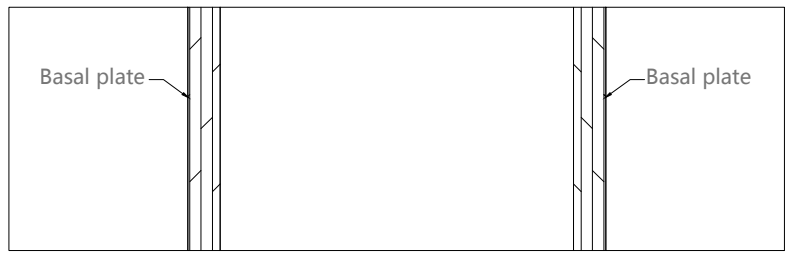

图 12

Aluminum color

Surface material: PET paint-free plate

Facial material: triamine plate

Door cover-single door opening

Door hole opening width
Standard size (in mm): 790 / 890 / 990

Gate hole opening height
Standard size (in mm):
2050/2150/2250/2350/2450/2550/2650/2750

Wall thickness
Standard size (in mm): 100-300

Door cover-open the door

Door hole opening width
Standard size (in mm): 1560/ 1760 / 1860 /1960

Wall thickness
Standard size (in mm): 100-300

Gate hole opening height
Standard size (in mm): 2050/2150/2250/2350/2450/2550/2650/2750

Relove system inside the door

Opening production requirements :

- 1 The opening is 90 degrees horizontal and vertical
- 2 European pine board and joinery board with base (15mm or 18mm thick)
- 3 Base plate and wall stack foam bond, expansion nail fixed base plate, must be firm (22 pins / openings)

Schematic diagram of hole

Schematic diagram of the hole opening section

- 1 White, drywall,wallpaper,wall cloth,latex paint wall (Figure A)
- 2 Wall board wall (Figure B)

Double panel

Pure (single door opening)