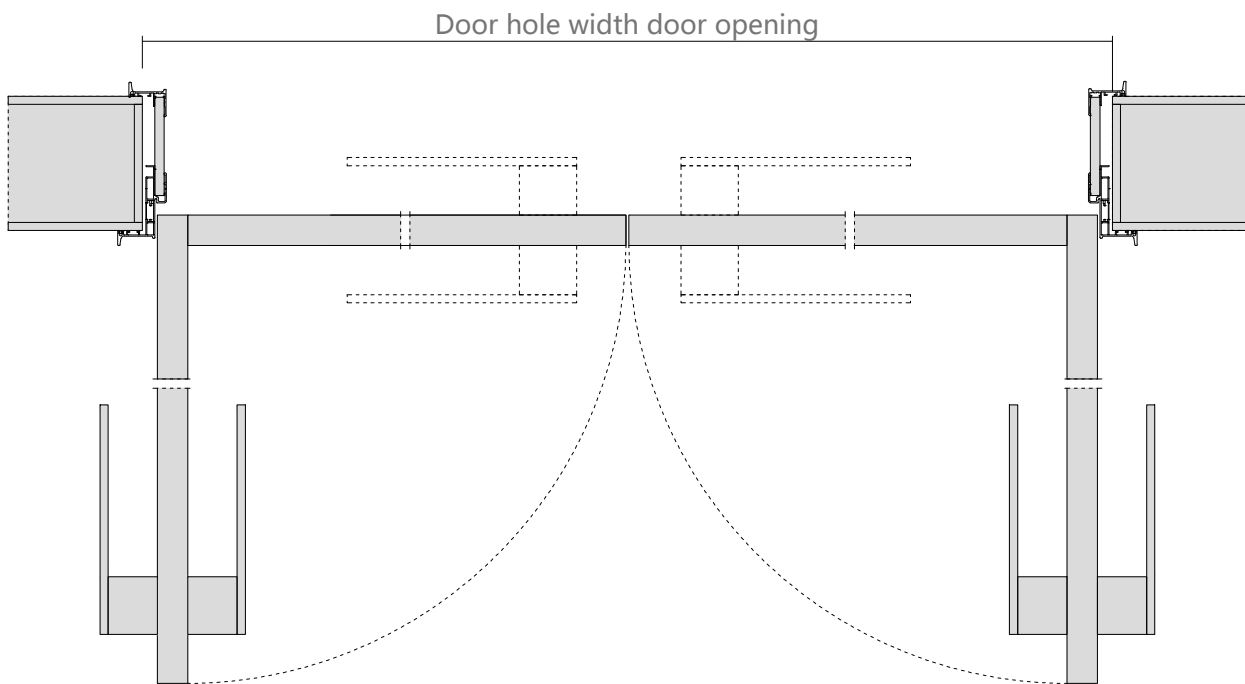

图 12

Aluminum color

Surface material: PET paint-free plate

Facial material: triamine plate

Door cover-single door opening

Door hole opening width
Standard size (in mm): 790 / 890 / 990

Gate hole opening height
Standard size (in mm):
2050/2150/2250/2350/2450/2550/2650/2750

Wall thickness
Standard size (in mm): 100-300

Door hole opening width
Standard size (in mm): 1090 / 1190 / 1290 / 1390 / 1490

Gate hole opening height
Standard size (in mm):
2050 / 2150 / 2250 / 2350 / 2450 / 2550 / 2650 / 2750

Wall thickness
Standard size (in mm): 100-300

Door cover-open the door

Door hole opening width
Standard size (in mm): 1560/ 1760 / 1860 /1960

Wall thickness
Standard size (in mm): 100-300

Gate hole opening height
Standard size (in mm): 2050/2150/2250/2350/2450/2550/2650/2750

Relove system inside the door

Opening production requirements :

- 1 The opening is 90 degrees horizontal and vertical
- 2 European pine board and joinery board with base (15mm or 18mm thick)
- 3 Base plate and wall stack foam bond, expansion nail fixed base plate, must be firm (22 pins / openings)