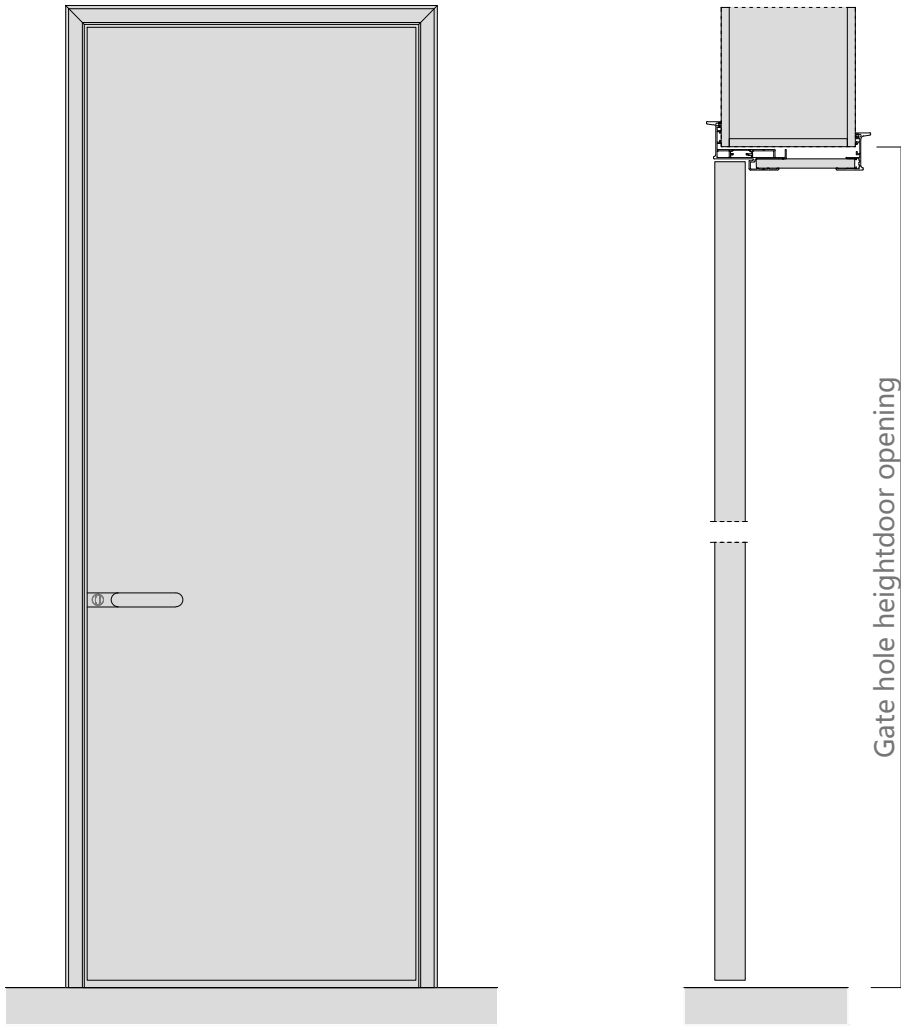

图 12

Aluminum color

Surface material: PET paint-free plate

Facial material: triamine plate

Door cover-single door opening

Door hole opening width
Standard size (in mm): 790 / 890 / 990

Gate hole opening height
Standard size (in mm):
2050/2150/2250/2350/2450/2550/2650/2750

Wall thickness
Standard size (in mm): 100-300

Door hole opening width
Standard size (in mm): 1090 / 1190 / 1290 / 1390 / 1490

Gate hole opening height
Standard size (in mm):
2050 / 2150 / 2250 / 2350 / 2450 / 2550 / 2650 / 2750

Wall thickness
Standard size (in mm): 100-300

Door cover-open the door

Door hole opening width
Standard size (in mm): 1560/ 1760 / 1860 /1960

Wall thickness
Standard size (in mm): 100-300

Gate hole opening height
Standard size (in mm): 2050/2150/2250/2350/2450/2550/2650/2750

Relove system inside the door

Opening production requirements :

- 1 The opening is 90 degrees horizontal and vertical
- 2 European pine board and joinery board with base (15mm or 18mm thick)
- 3 Base plate and wall stack foam bond, expansion nail fixed base plate, must be firm (22 pins / openings)