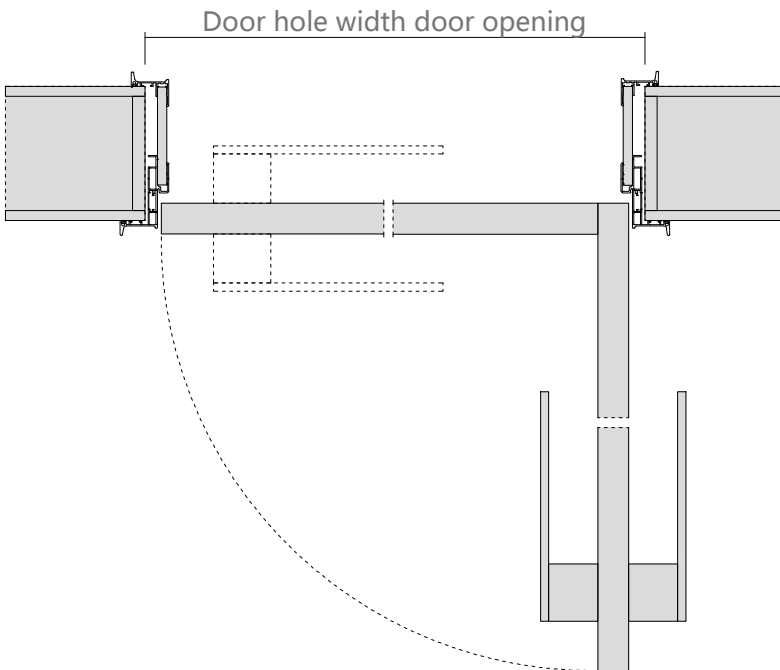

图 12

Aluminum color

Surface material: PET paint-free plate

Facial material: triamine plate

Door cover-single door opening

Door hole opening width
Standard size (in mm): 790 / 890 / 990

Gate hole opening height
Standard size (in mm):
2050/2150/2250/2350/2450/2550/2650/2750

Wall thickness
Standard size (in mm): 100-300

Door hole opening width
Standard size (in mm): 1090 / 1190 / 1290 / 1390 / 1490

Gate hole opening height
Standard size (in mm):
2050 / 2150 / 2250 / 2350 / 2450 / 2550 / 2650 / 2750

Wall thickness
Standard size (in mm): 100-300

Door cover-open the door

Door hole opening width
Standard size (in mm): 1560/ 1760 / 1860 /1960

Wall thickness
Standard size (in mm): 100-300

Gate hole opening height
Standard size (in mm): 2050/2150/2250/2350/2450/2550/2650/2750

Relove system inside the door

Opening production requirements :

- 1 The opening is 90 degrees horizontal and vertical
- 2 European pine board and joinery board with base (15mm or 18mm thick)
- 3 Base plate and wall stack foam bond, expansion nail fixed base plate, must be firm (22 pins / openings)