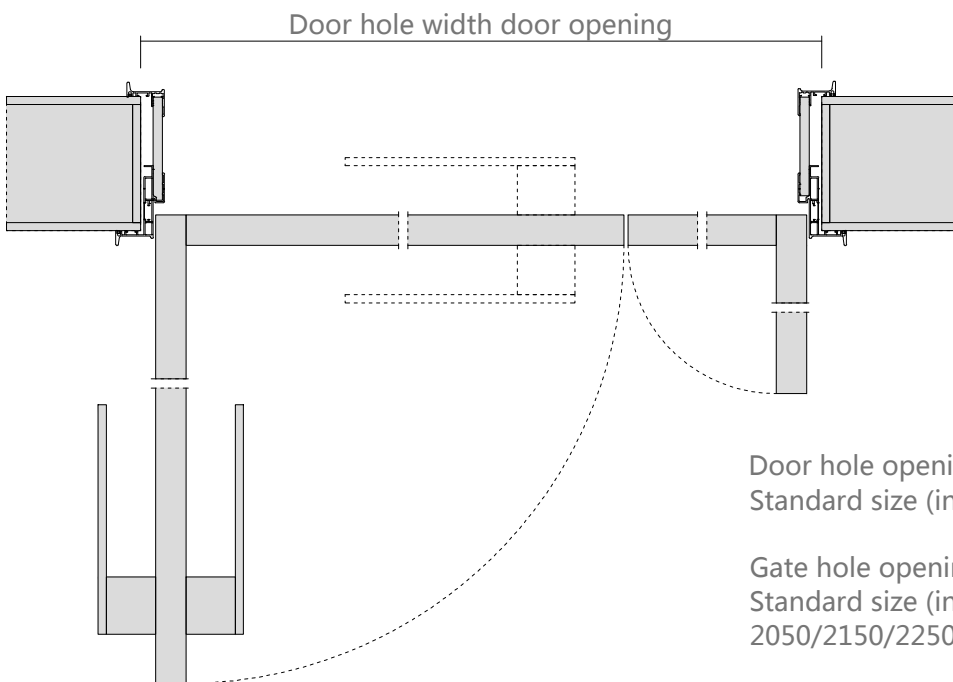

图 12

Aluminum color

Surface material: PET paint-free plate

Facial material: triamine plate

Door cover-single door opening

Door hole opening width
Standard size (in mm): 790 / 890 / 990

Gate hole opening height
Standard size (in mm):
2050/2150/2250/2350/2450/2550/2650/2750

Wall thickness
Standard size (in mm): 100-300

Door hole opening width
Standard size (in mm): 1090 / 1190 / 1290 / 1390 / 1490

Gate hole opening height
Standard size (in mm):
2050 / 2150 / 2250 / 2350 / 2450 / 2550 / 2650 / 2750

Wall thickness
Standard size (in mm): 100-300

Door cover-open the door

Door hole opening width
Standard size (in mm): 1560/ 1760 / 1860 /1960

Wall thickness
Standard size (in mm): 100-300

Gate hole opening height
Standard size (in mm): 2050/2150/2250/2350/2450/2550/2650/2750

Relove system inside the door

Opening production requirements :

- 1 The opening is 90 degrees horizontal and vertical
- 2 European pine board and joinery board with base (15mm or 18mm thick)
- 3 Base plate and wall stack foam bond, expansion nail fixed base plate, must be firm (22 pins / openings)