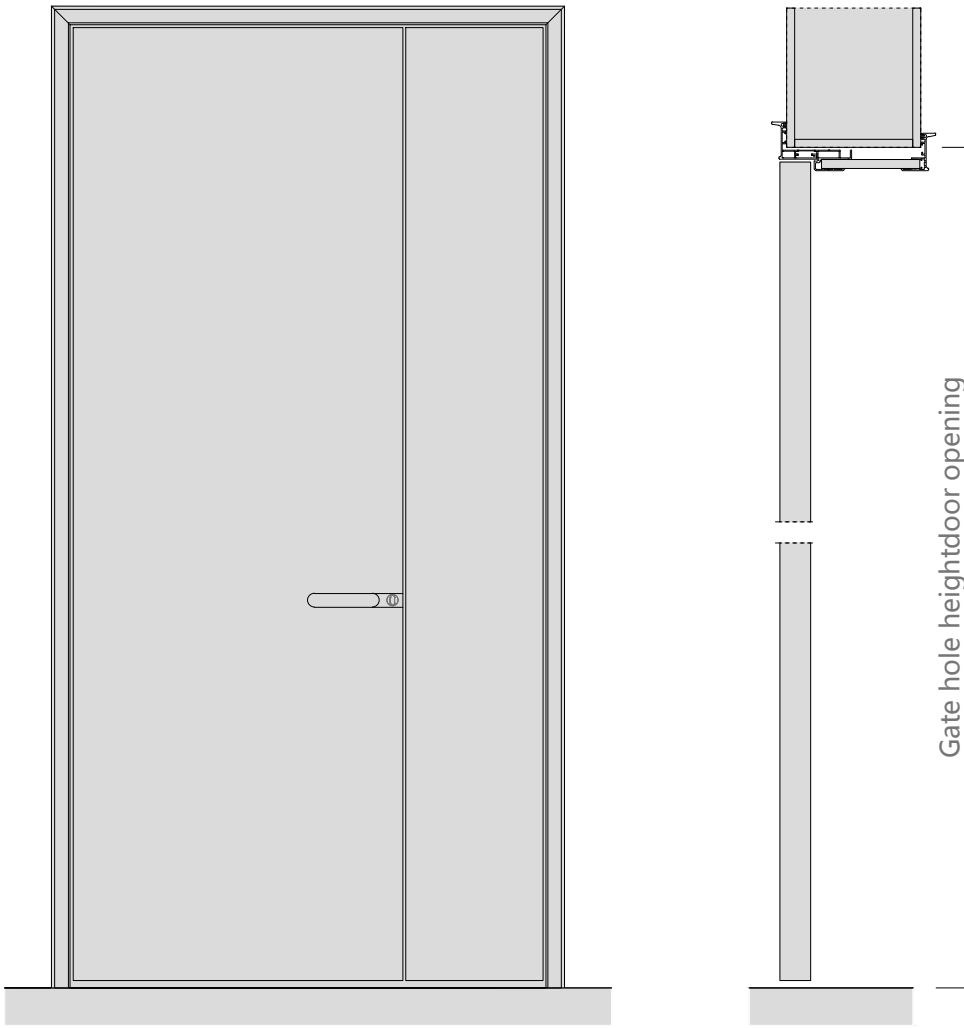

图 12

Aluminum color

Surface material: PET paint-free plate

Facial material: triamine plate

Door cover-single door opening

Door hole opening width
Standard size (in mm): 790 / 890 / 990

Gate hole opening height
Standard size (in mm):
2050/2150/2250/2350/2450/2550/2650/2750

Wall thickness
Standard size (in mm): 100-300

Door hole opening width
Standard size (in mm): 1090 / 1190 / 1290 / 1390 / 1490

Gate hole opening height
Standard size (in mm):
2050 / 2150 / 2250 / 2350 / 2450 / 2550 / 2650 / 2750

Wall thickness
Standard size (in mm): 100-300

Door cover-open the door

Door hole opening width
Standard size (in mm): 1560/ 1760 / 1860 /1960

Wall thickness
Standard size (in mm): 100-300

Gate hole opening height
Standard size (in mm): 2050/2150/2250/2350/2450/2550/2650/2750

Relove system inside the door

Opening production requirements :

- 1 The opening is 90 degrees horizontal and vertical
- 2 European pine board and joinery board with base (15mm or 18mm thick)
- 3 Base plate and wall stack foam bond, expansion nail fixed base plate, must be firm (22 pins / openings)