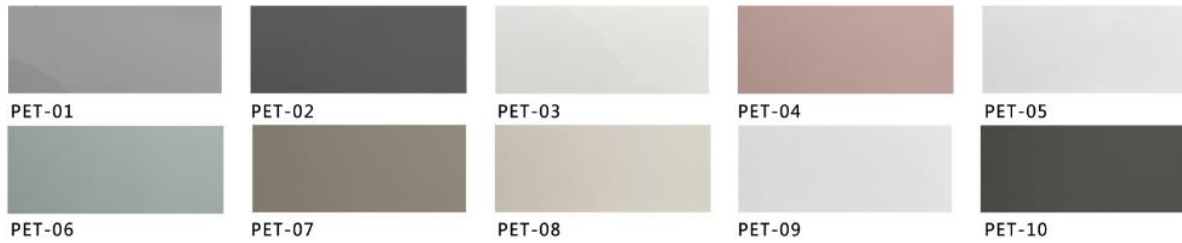

图 12

Aluminum color

Surface material: PET paint-free plate

Facial material: triamine plate

Door cover-single door opening

Door hole opening width
Standard size (in mm): 790 / 890 / 990

Gate hole opening height
Standard size (in mm):
2050/2150/2250/2350/2450/2550/2650/2750