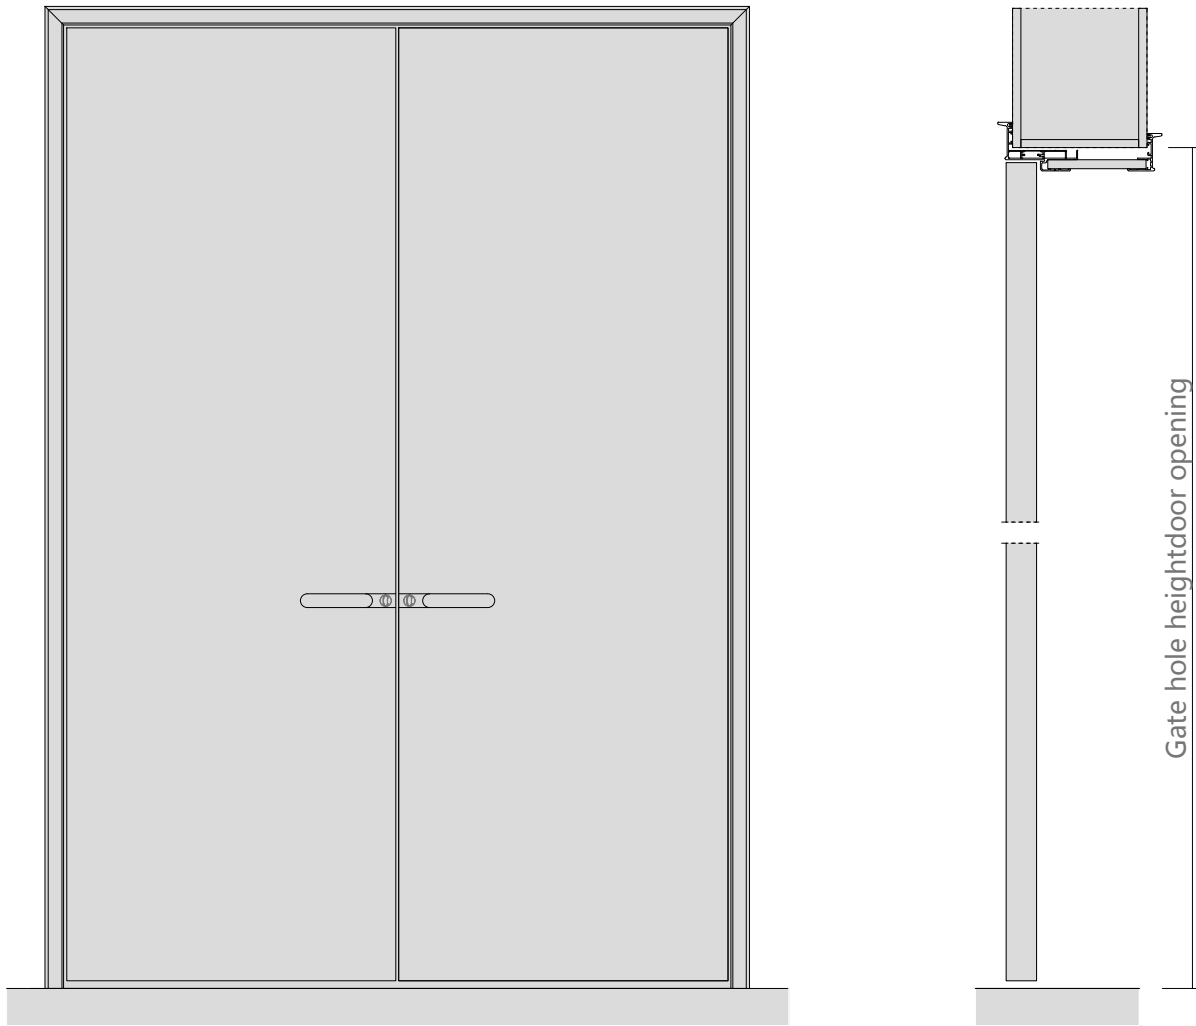

图 12

Aluminum color

Surface material: PET paint-free plate

Facial material: triamine plate

Door cover-single door opening

Door hole opening width
Standard size (in mm): 790 / 890 / 990

Gate hole opening height
Standard size (in mm):
2050/2150/2250/2350/2450/2550/2650/2750

Wall thickness
Standard size (in mm): 100-300

Door hole opening width
Standard size (in mm): 1090 / 1190 / 1290 / 1390 / 1490

Gate hole opening height
Standard size (in mm):
2050 / 2150 / 2250 / 2350 / 2450 / 2550 / 2650 / 2750

Wall thickness
Standard size (in mm): 100-300

Door cover-open the door

Door hole opening width
Standard size (in mm): 1560/ 1760 / 1860 /1960

Wall thickness
Standard size (in mm): 100-300

Gate hole opening height
Standard size (in mm): 2050/2150/2250/2350/2450/2550/2650/2750

Relove system inside the door

Opening production requirements :

- 1 The opening is 90 degrees horizontal and vertical
- 2 European pine board and joinery board with base (15mm or 18mm thick)
- 3 Base plate and wall stack foam bond, expansion nail fixed base plate, must be firm (22 pins / openings)